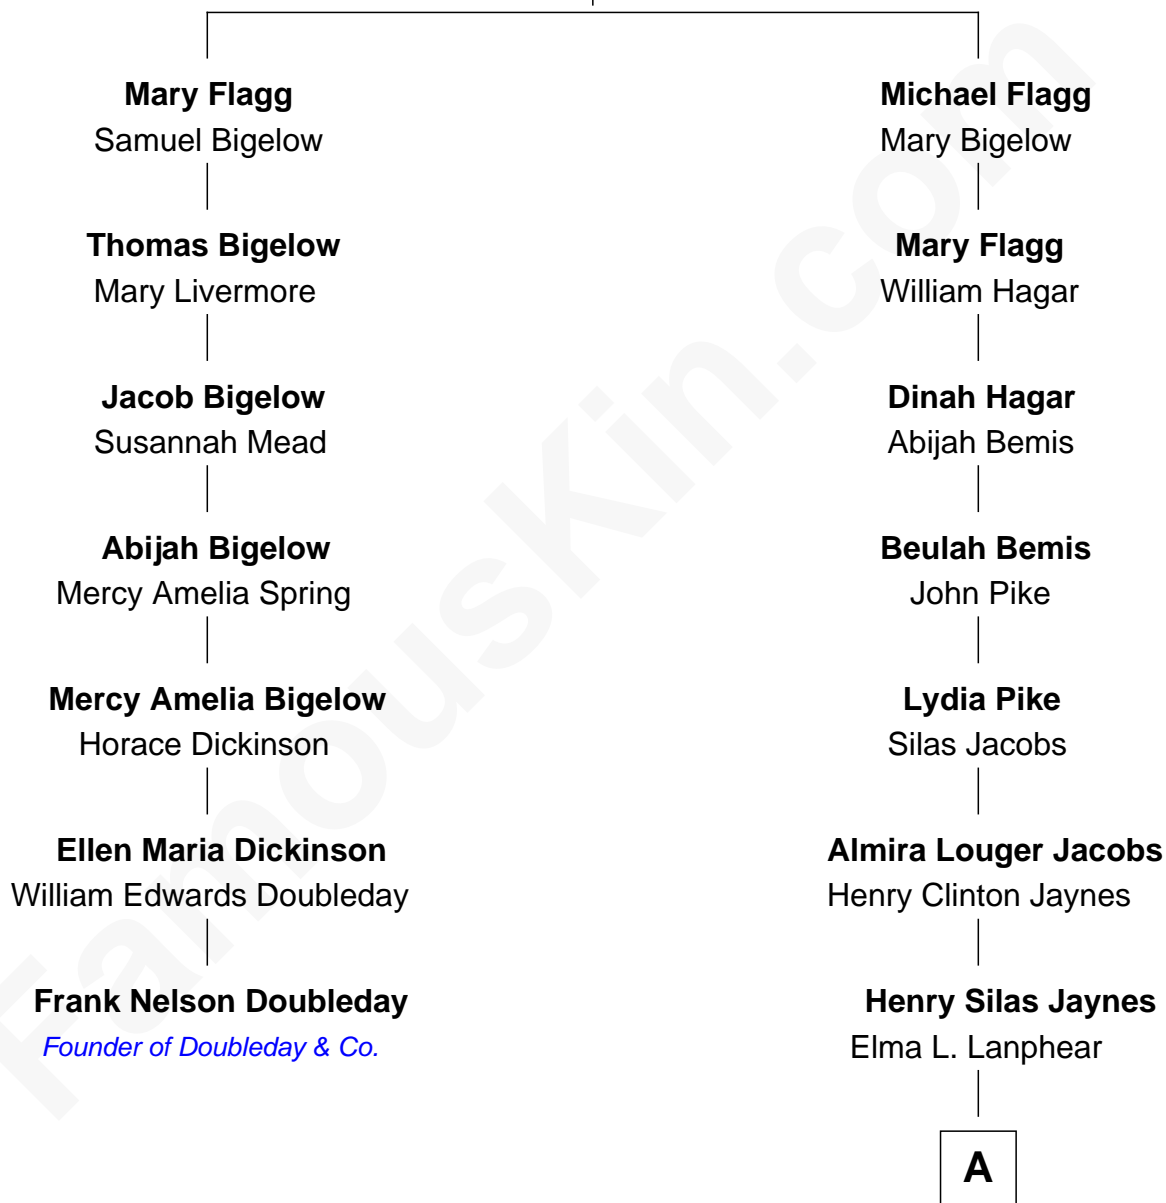

FamousKin.com
Relationship Chart of
Frank Nelson Doubleday
Founder of Doubleday & Co.

6th cousin 2 times removed of
Henry Fonda
Movie Actor

Thomas Flagg
 Mary - - - - -

A

Herberta Elma Jaynes

William Brace Fonda