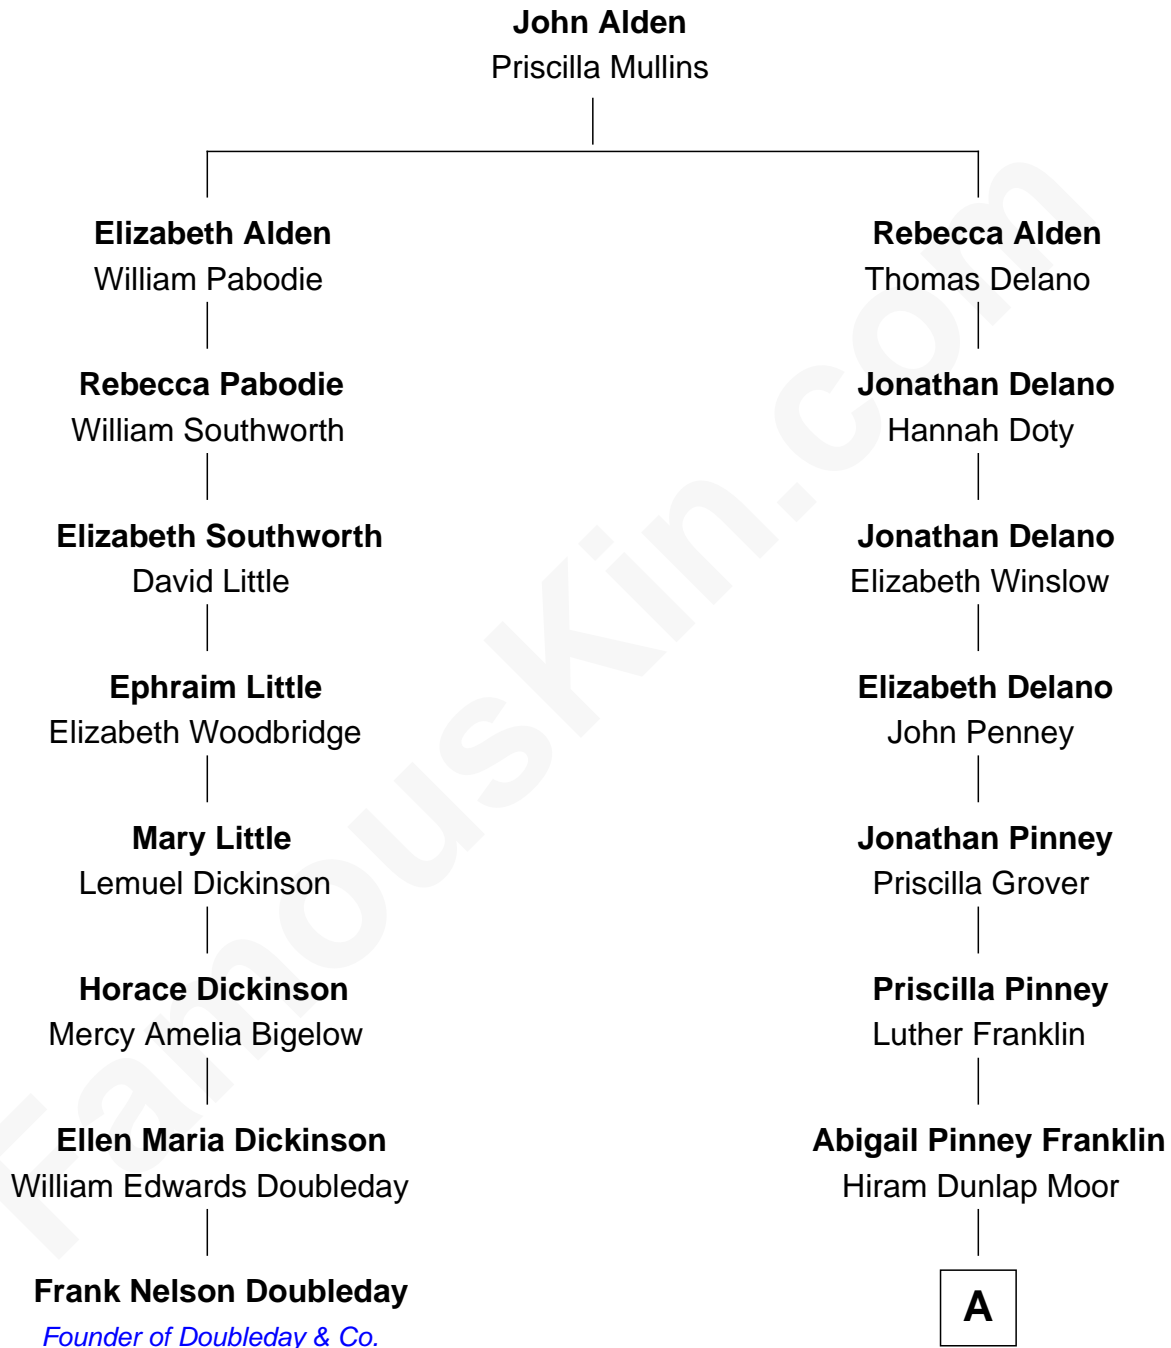

FamousKin.com
Relationship Chart of
Frank Nelson Doubleday
Founder of Doubleday & Co.

7th cousin 1 time removed of

Calvin Coolidge
30th U.S. President

A

Victoria Josephine Moor
Col. John Calvin Coolidge

Calvin Coolidge
30th U.S. President

FamousKin.com