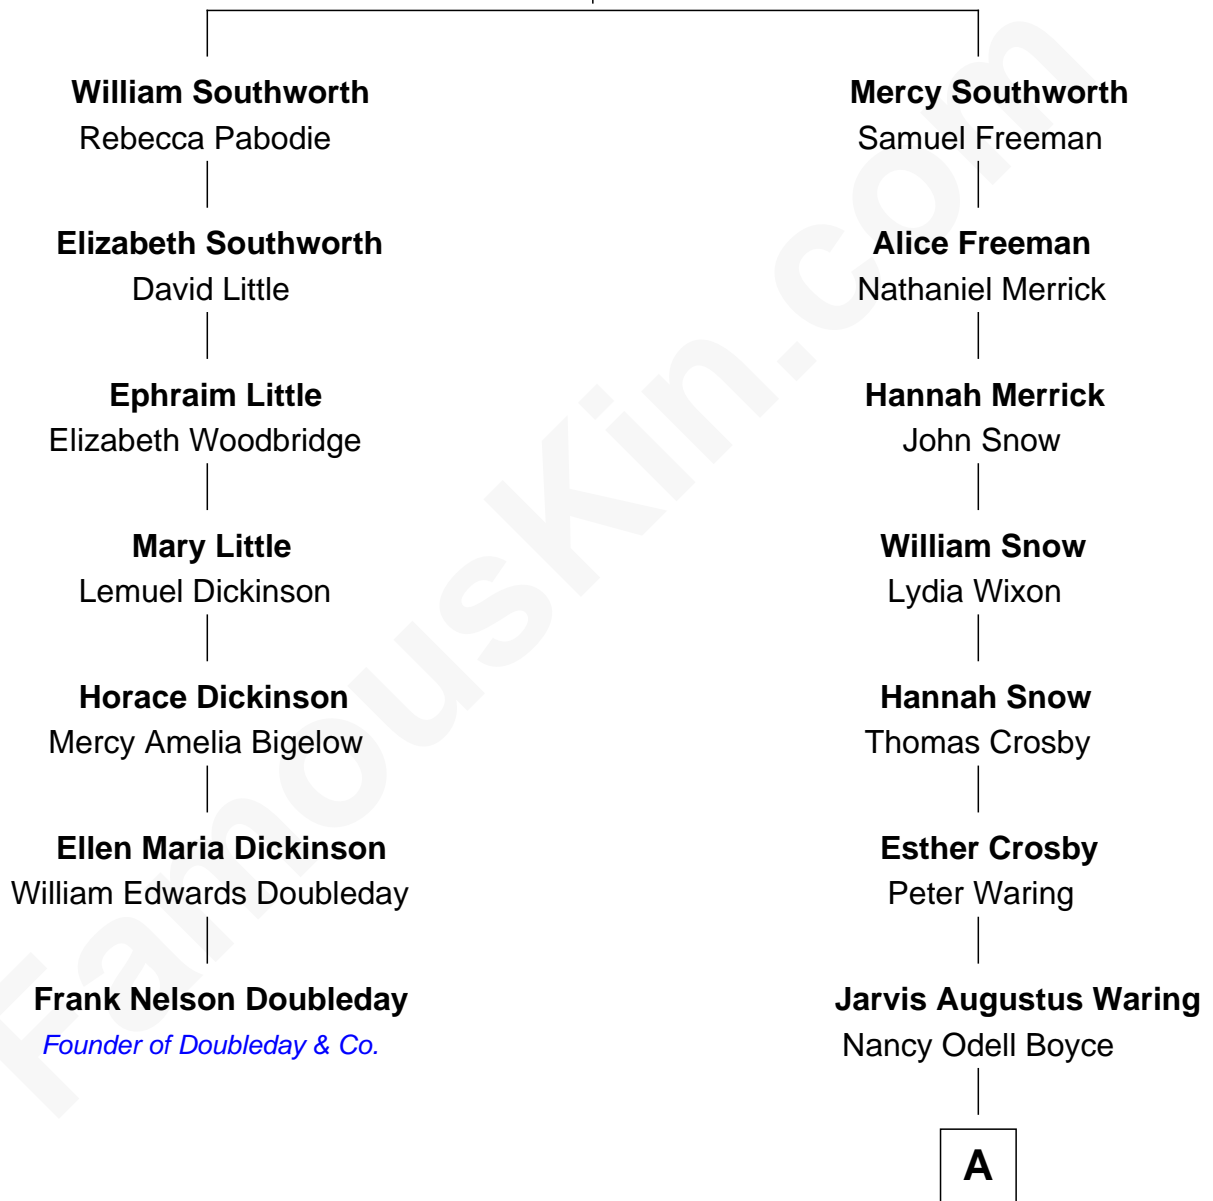

**FamousKin.com**  
**Relationship Chart of**  
**Frank Nelson Doubleday**  
*Founder of Doubleday & Co.*

**6th cousin 3 times removed of**  
**Norman Rockwell**  
*American Artist*

**Constant Southworth**  
 Elizabeth Collier

**A**

—  
**Phebe Boyce Waring**  
John William Rockwell

—  
**Jarvis Waring Rockwell**  
Anne Mary Hill

—  
**Norman Rockwell**  
*American Artist*

FamousKin.com