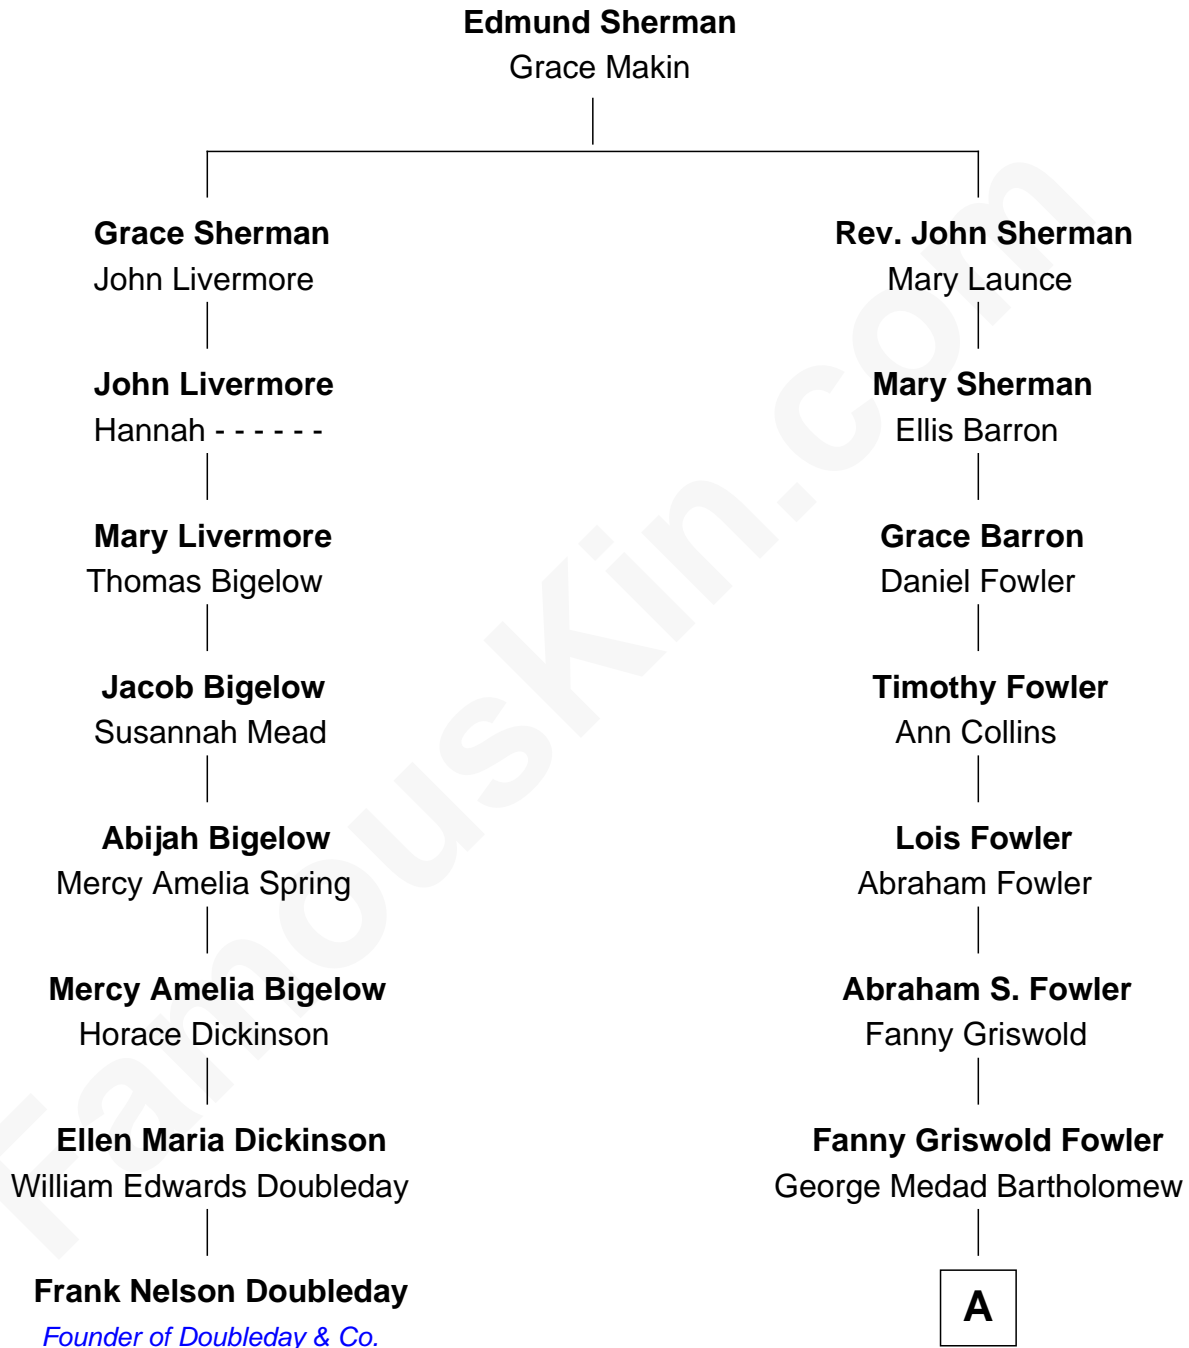

FamousKin.com
Relationship Chart of
Frank Nelson Doubleday
Founder of Doubleday & Co.

7th cousin 3 times removed of
Bill Weld
68th Governor of Massachusetts

A

|
Fanny Elizabeth Bartholomew

Dr. Francis Minot Weld

|
Francis Minot Weld

Margaret Low White

|
David Weld

Mary Blake Nichols

|
Bill Weld

68th Governor of Massachusetts