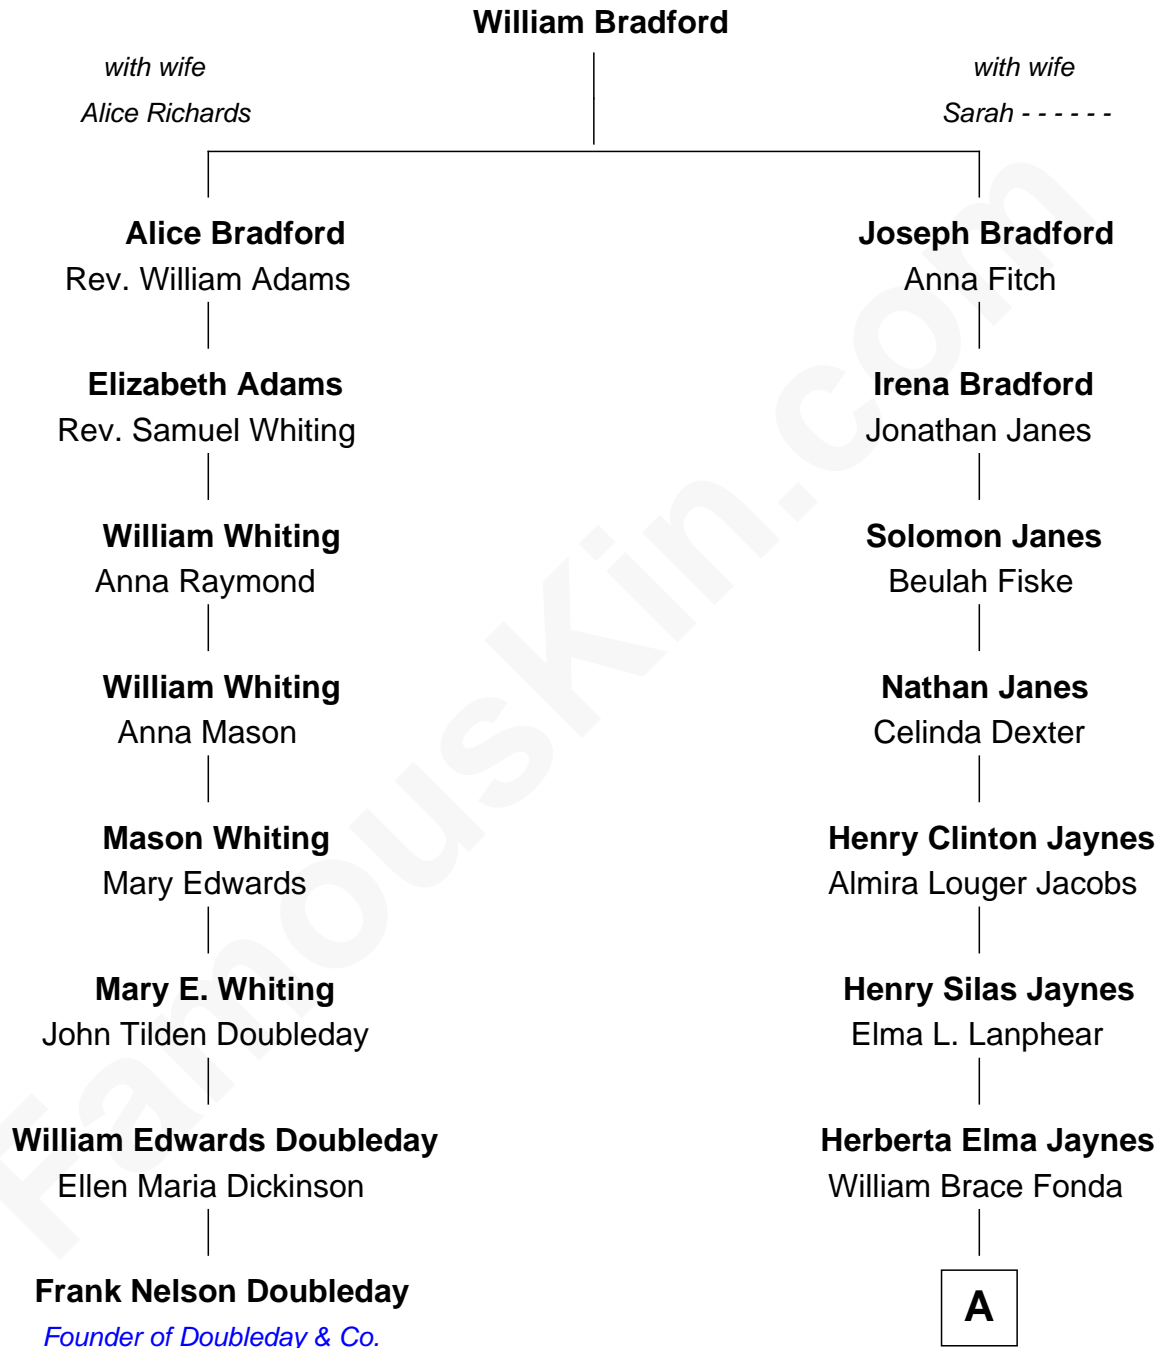

FamousKin.com
Relationship Chart of
Frank Nelson Doubleday
Founder of Doubleday & Co.

7th cousin 1 time removed of

Peter Fonda
TV and Movie Actor

A

Henry Jaynes Fonda
Frances Ford Seymour

Peter Fonda
TV and Movie Actor

FamousKin.com