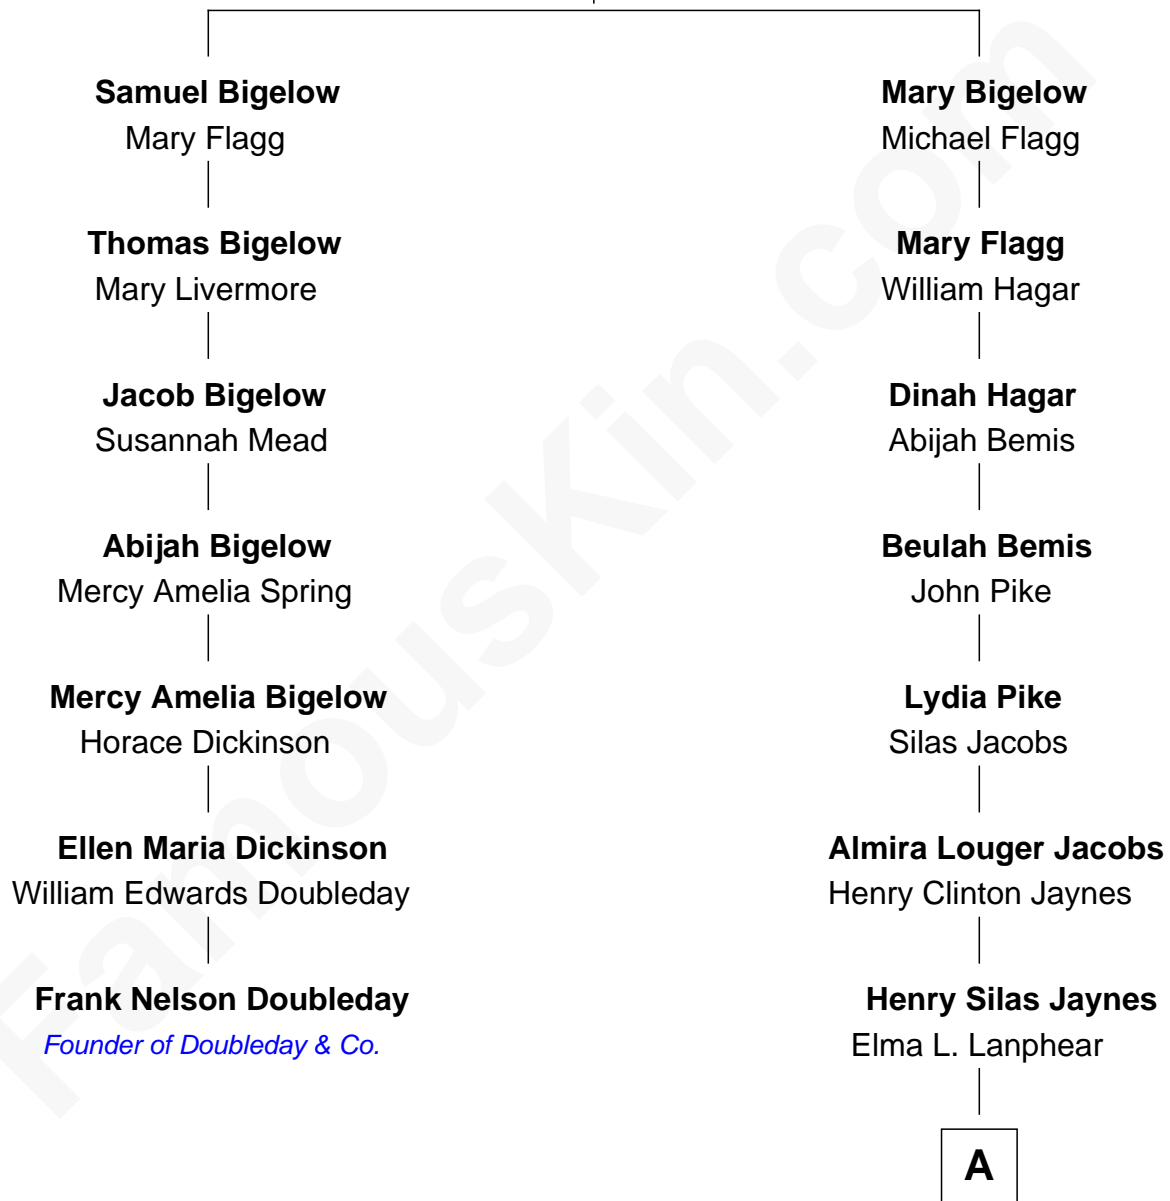

FamousKin.com
Relationship Chart of
Frank Nelson Doubleday
Founder of Doubleday & Co.

6th cousin 4 times removed of

Bridget Fonda
Movie Actress

John Bigelow
 Mary Warren

A

Herberta Elma Jaynes

William Brace Fonda

Henry Jaynes Fonda

Frances Ford Seymour

Peter H. Fonda

Susan Jane Brewer

Bridget Fonda

Movie Actress