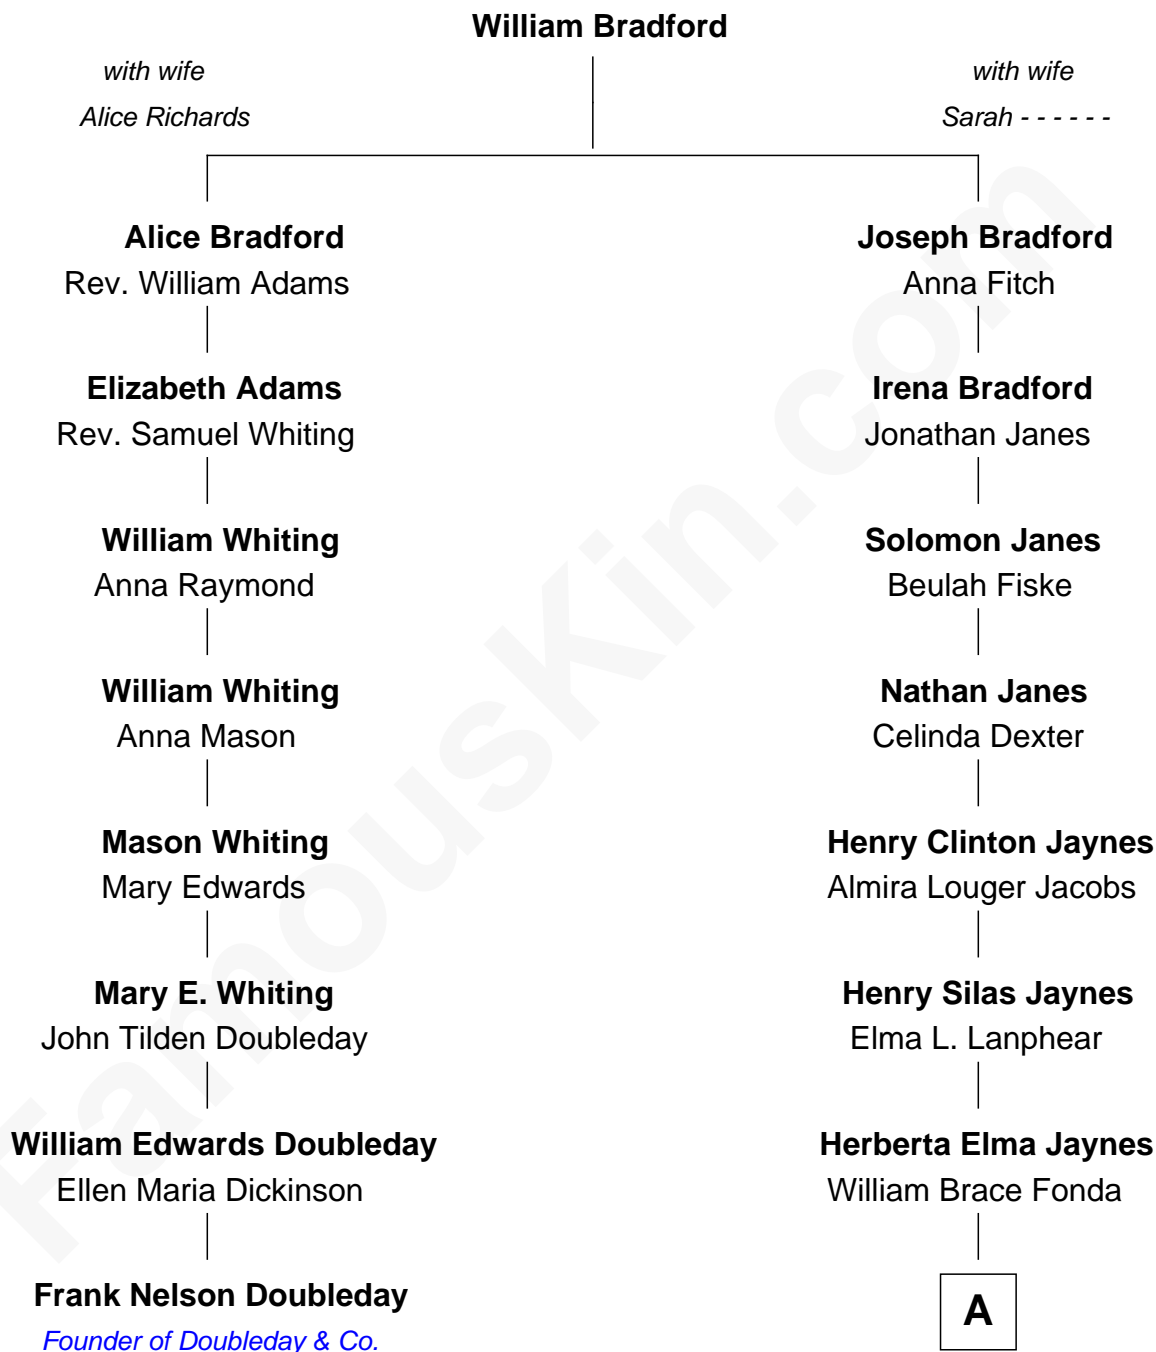

**FamousKin.com**  
**Relationship Chart of**  
**Frank Nelson Doubleday**  
*Founder of Doubleday & Co.*

7th cousin 2 times removed of

**Bridget Fonda**  
*Movie Actress*

A

**Henry Jaynes Fonda**  
Frances Ford Seymour

**Peter H. Fonda**  
Susan Jane Brewer

**Bridget Fonda**  
*Movie Actress*

FamousKin.com