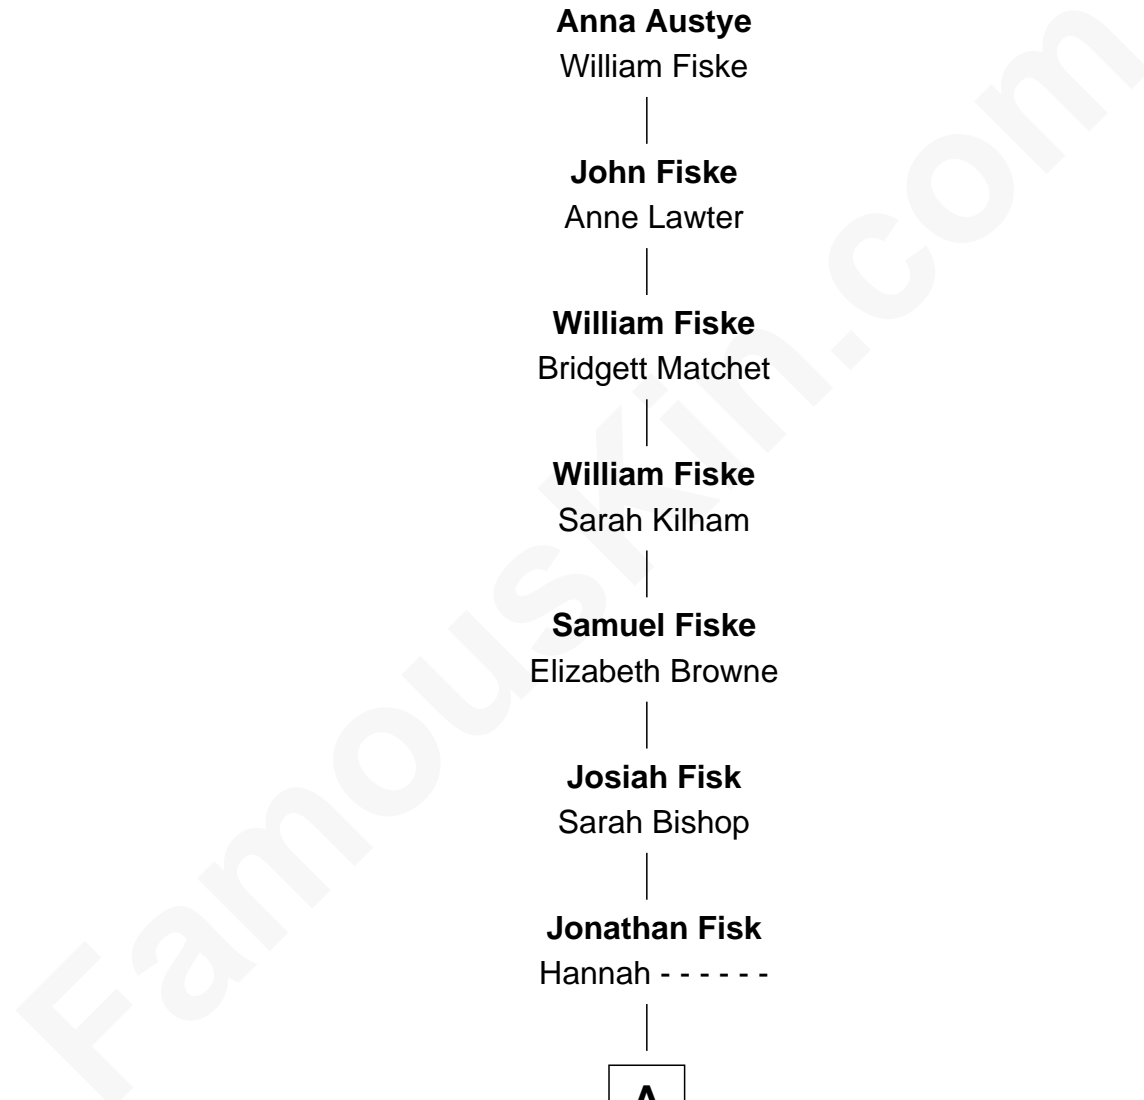

FamousKin.com Relationship Chart of Walter Austye

12th Great-grandfather of

Buzz Aldrin

Apollo 11 Astronaut

Walter Austye

|
Anna Austye
William Fiske

|
John Fiske
Anne Lawter

|
William Fiske
Bridgett Matchet

|
William Fiske
Sarah Kilham

|
Samuel Fiske
Elizabeth Browne

|
Josiah Fisk
Sarah Bishop

|
Jonathan Fisk
Hannah -----

|
A

A

—
David Fisk
Mary Green

—
Mary Fisk
Silas Moon

—
Luman Moon
Harriet Caroline Southard

—
Rev. Lewis Nelson Moon
Mary E. Rose

—
Rev. Faye Arnold Moon
Jessie Elizabeth Ross

—
Marion Gladys Moon
Col. Edwin Eugene Aldrin

—
Buzz Aldrin

Apollo 11 Astronaut