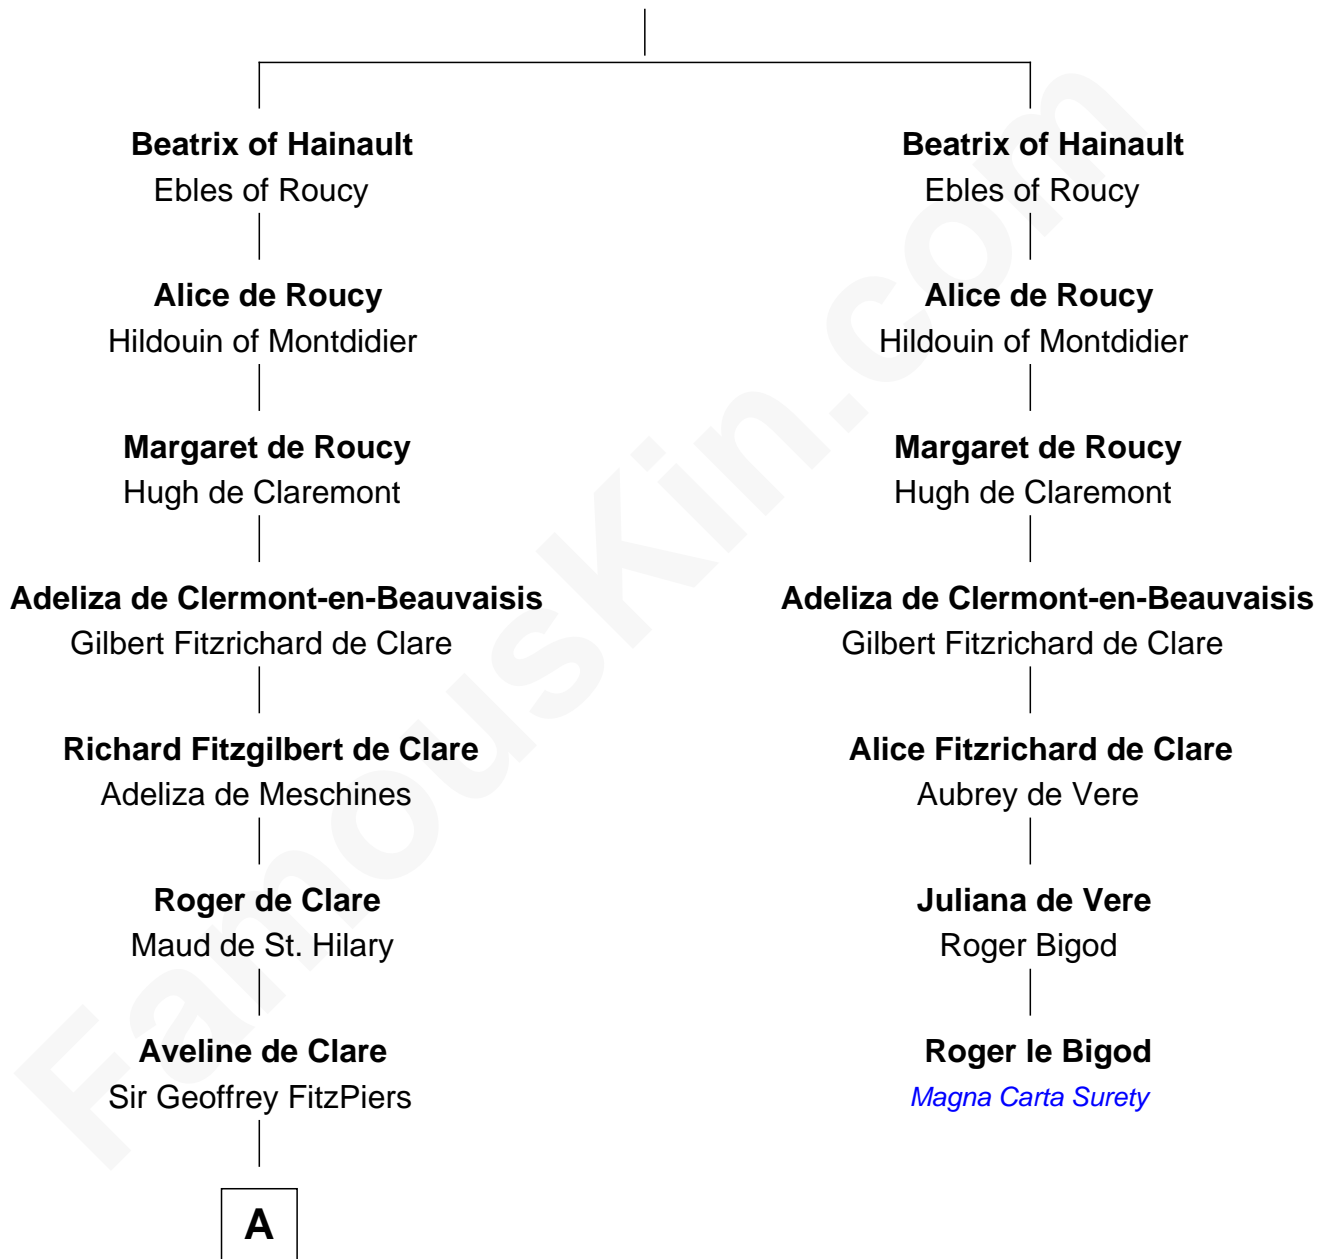

FamousKin.com

Relationship Chart of

Thomas Trowbridge

(c1600 - 1672/3) Great Migration Immigrant 1637

6th cousin 15 times removed of

Roger le Bigod

Magna Carta Surety

Rainier IV of Hainault

Hedwig of France

B

Robert Prowse

John Prowse

Alice White

John Prowse

Elizabeth Colwick

Agnes Prowse

John Trowbridge

Thomas Trowbridge

Great Migration Immigrant 1637

FamousKin.com