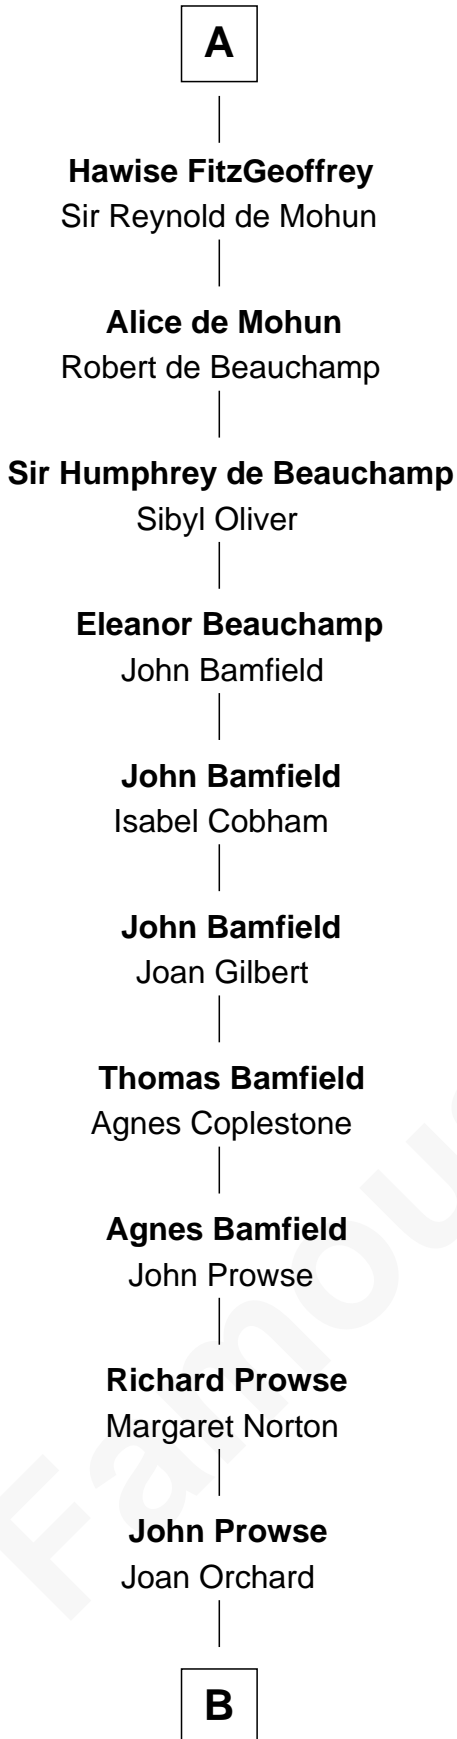

FamousKin.com

Relationship Chart of

Thomas Trowbridge

(c1600 - 1672/3) Great Migration Immigrant 1637

6th cousin 15 times removed of

Roger le Bigod

Magna Carta Surety

Rainier IV of Hainault

Hedwig of France

B

Robert Prowse

John Prowse

Alice White

John Prowse

Elizabeth Colwick

Agnes Prowse

John Trowbridge

Thomas Trowbridge

Great Migration Immigrant 1637

FamousKin.com