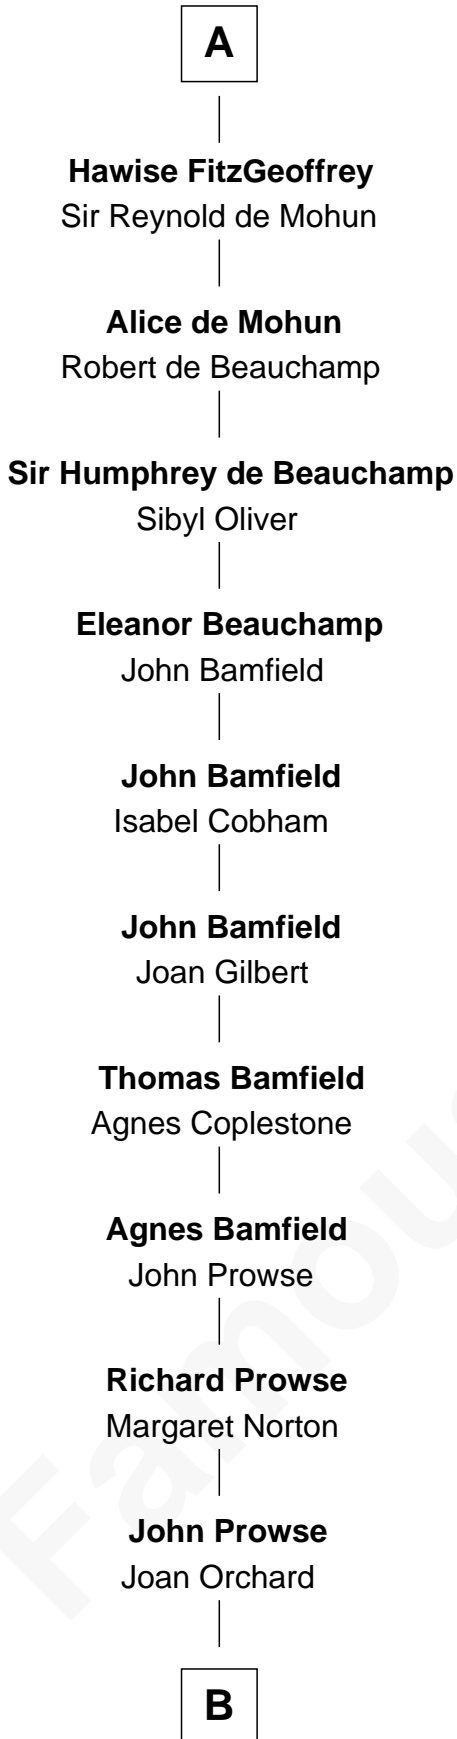

## Relationship Chart of

### Thomas Trowbridge

(c1600 - 1672/3) Great Migration Immigrant 1637

6th cousin 15 times removed of

**Roger le Bigod**

*Magna Carta Surety*

**Giselbert de Roucy**

**B**

Robert Prowse

-----

John Prowse

Alice White

John Prowse

Elizabeth Colwick

Agnes Prowse

John Trowbridge

Thomas Trowbridge

*Great Migration Immigrant 1637*

FamousKin.com