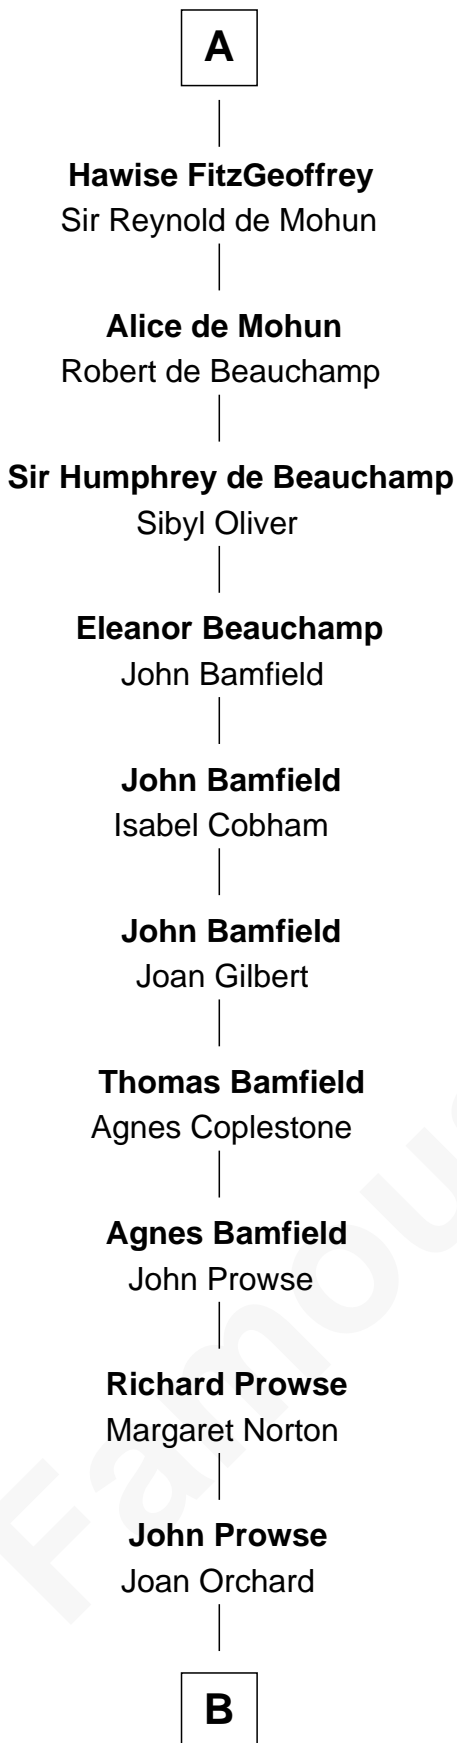

FamousKin.com

Relationship Chart of

Thomas Trowbridge

(c1600 - 1672/3) Great Migration Immigrant 1637

6th cousin 15 times removed of

Roger le Bigod

Magna Carta Surety

Richard I of Normandy

B

Robert Prowse

John Prowse

Alice White

John Prowse

Elizabeth Colwick

Agnes Prowse

John Trowbridge

Thomas Trowbridge

Great Migration Immigrant 1637

FamousKin.com