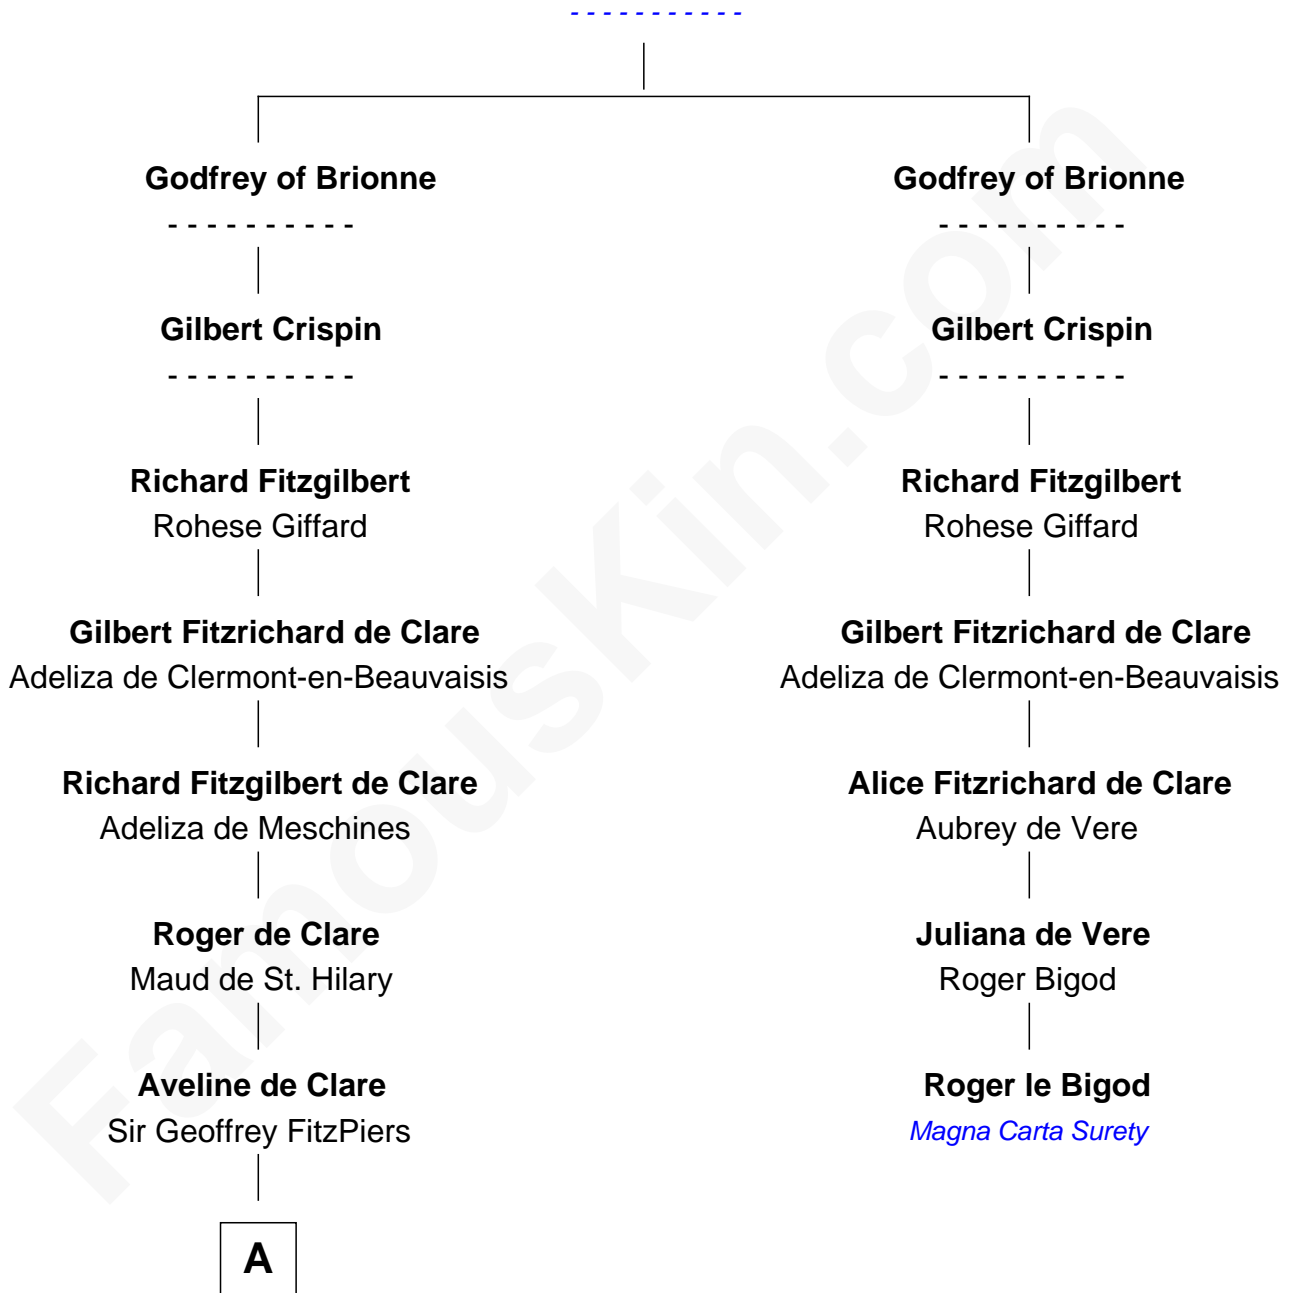

FamousKin.com

Relationship Chart of

Thomas Trowbridge

(c1600 - 1672/3) Great Migration Immigrant 1637

6th cousin 15 times removed of

Roger le Bigod

Magna Carta Surety

Richard I of Normandy

Thomas Trowbridge

Great Migration Immigrant 1637

FamousKin.com