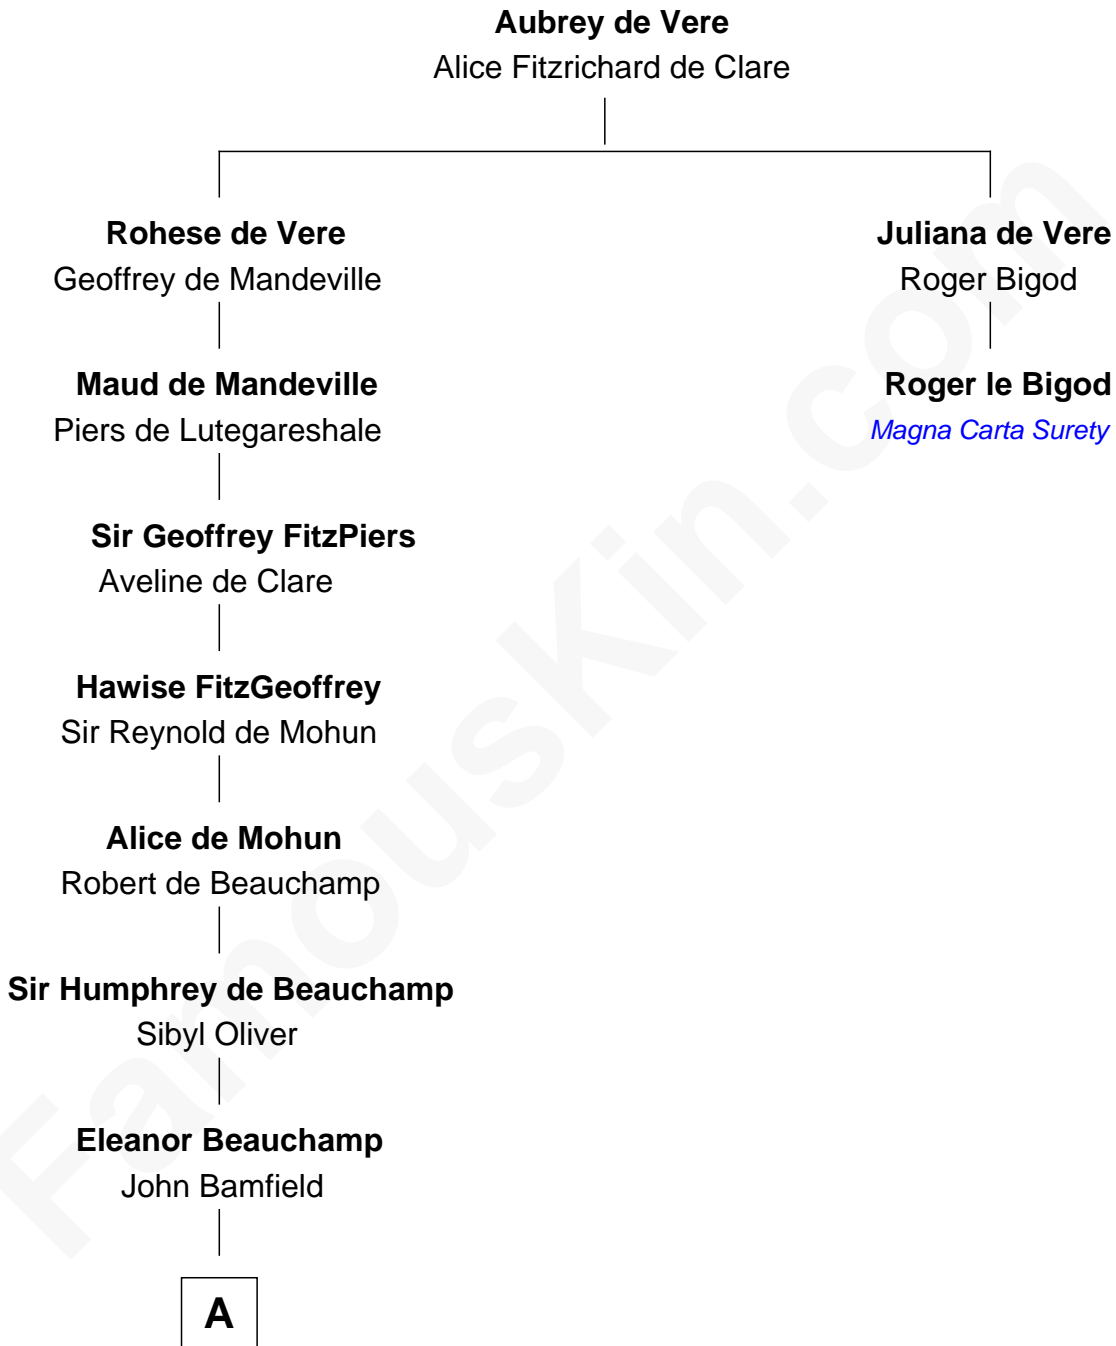

FamousKin.com

Relationship Chart of

Thomas Trowbridge

(c1600 - 1672/3) Great Migration Immigrant 1637

1st cousin 16 times removed of

Roger le Bigod

Magna Carta Surety

A