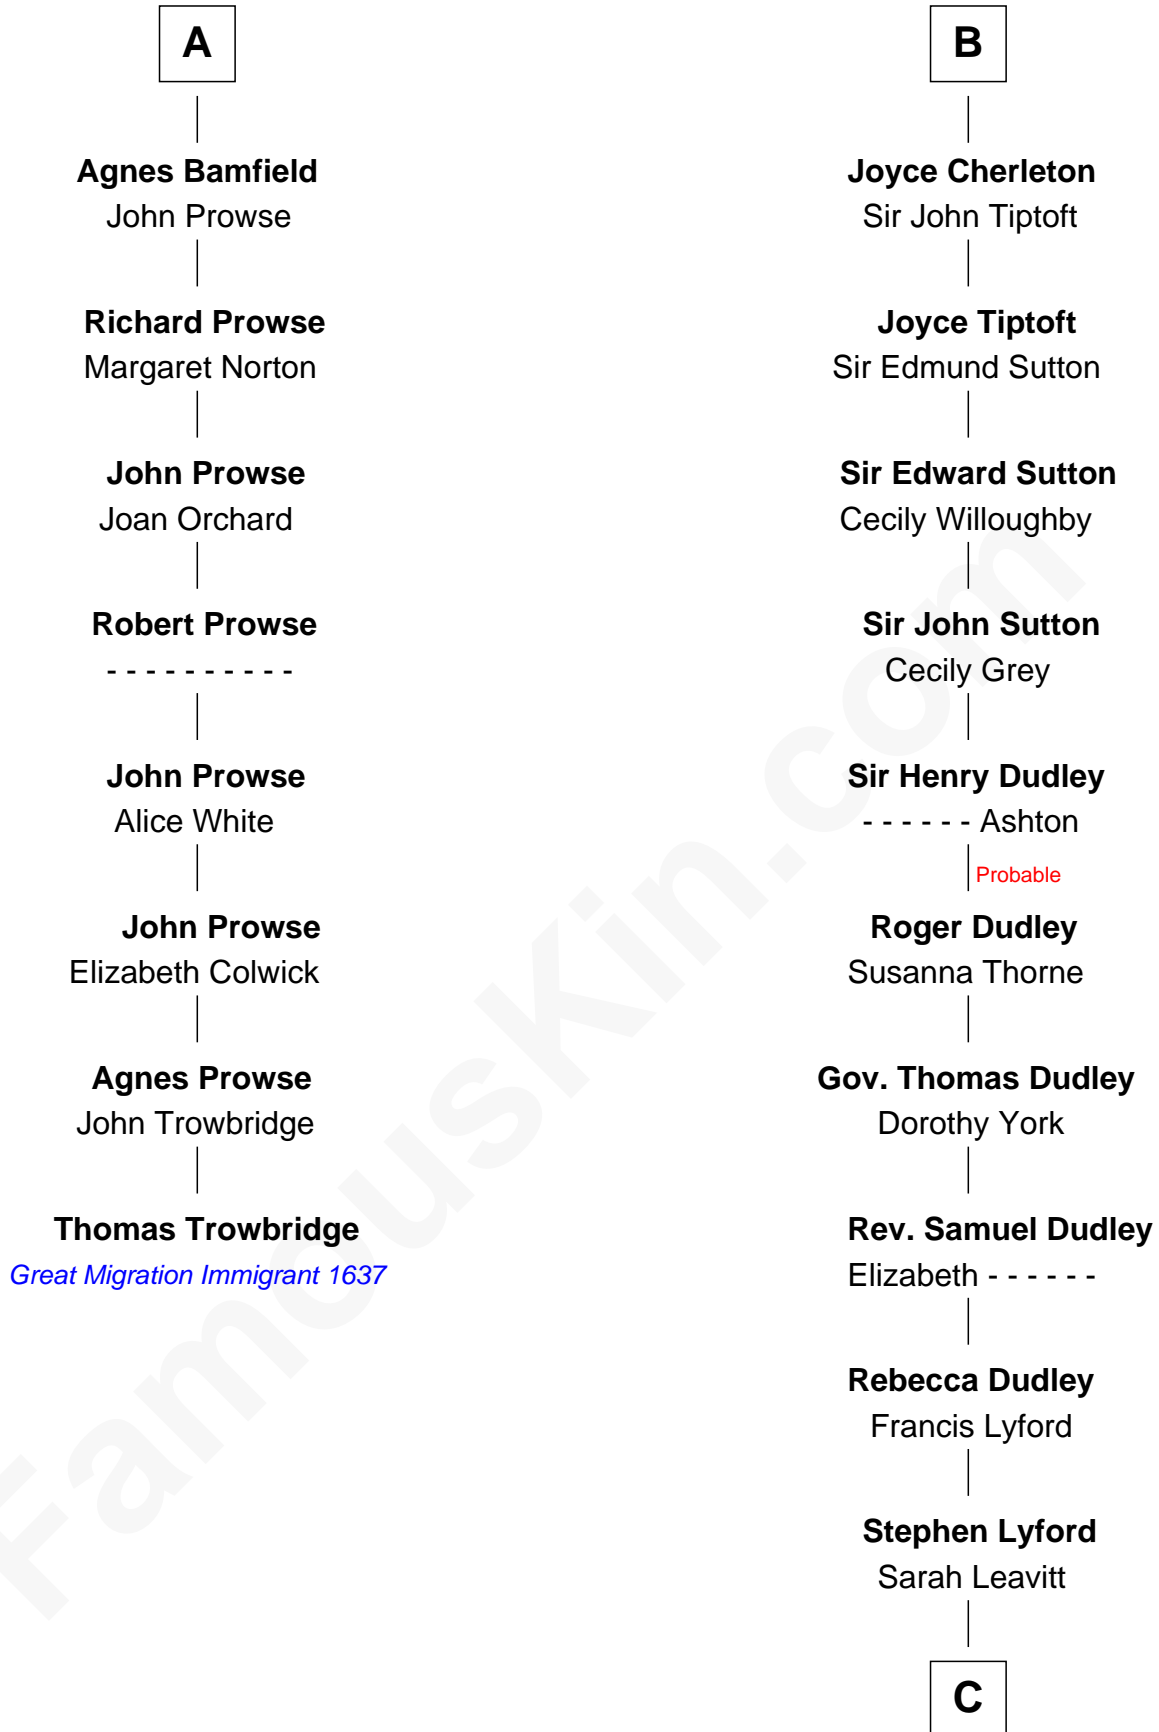

FamousKin.com

Relationship Chart of

Thomas Trowbridge

(c1600 - 1672/3) Great Migration Immigrant 1637

14th cousin 7 times removed of

Milton Bradley

Founder, Milton Bradley Company

C

Moses Lyford
Mehitable Smith

Oliver Smith Lyford
Elizabeth Johnson

Dudley Lyford
Betsey Smith

Fanny Lyford
Lewis Bradley

Milton Bradley

Founder, Milton Bradley Company