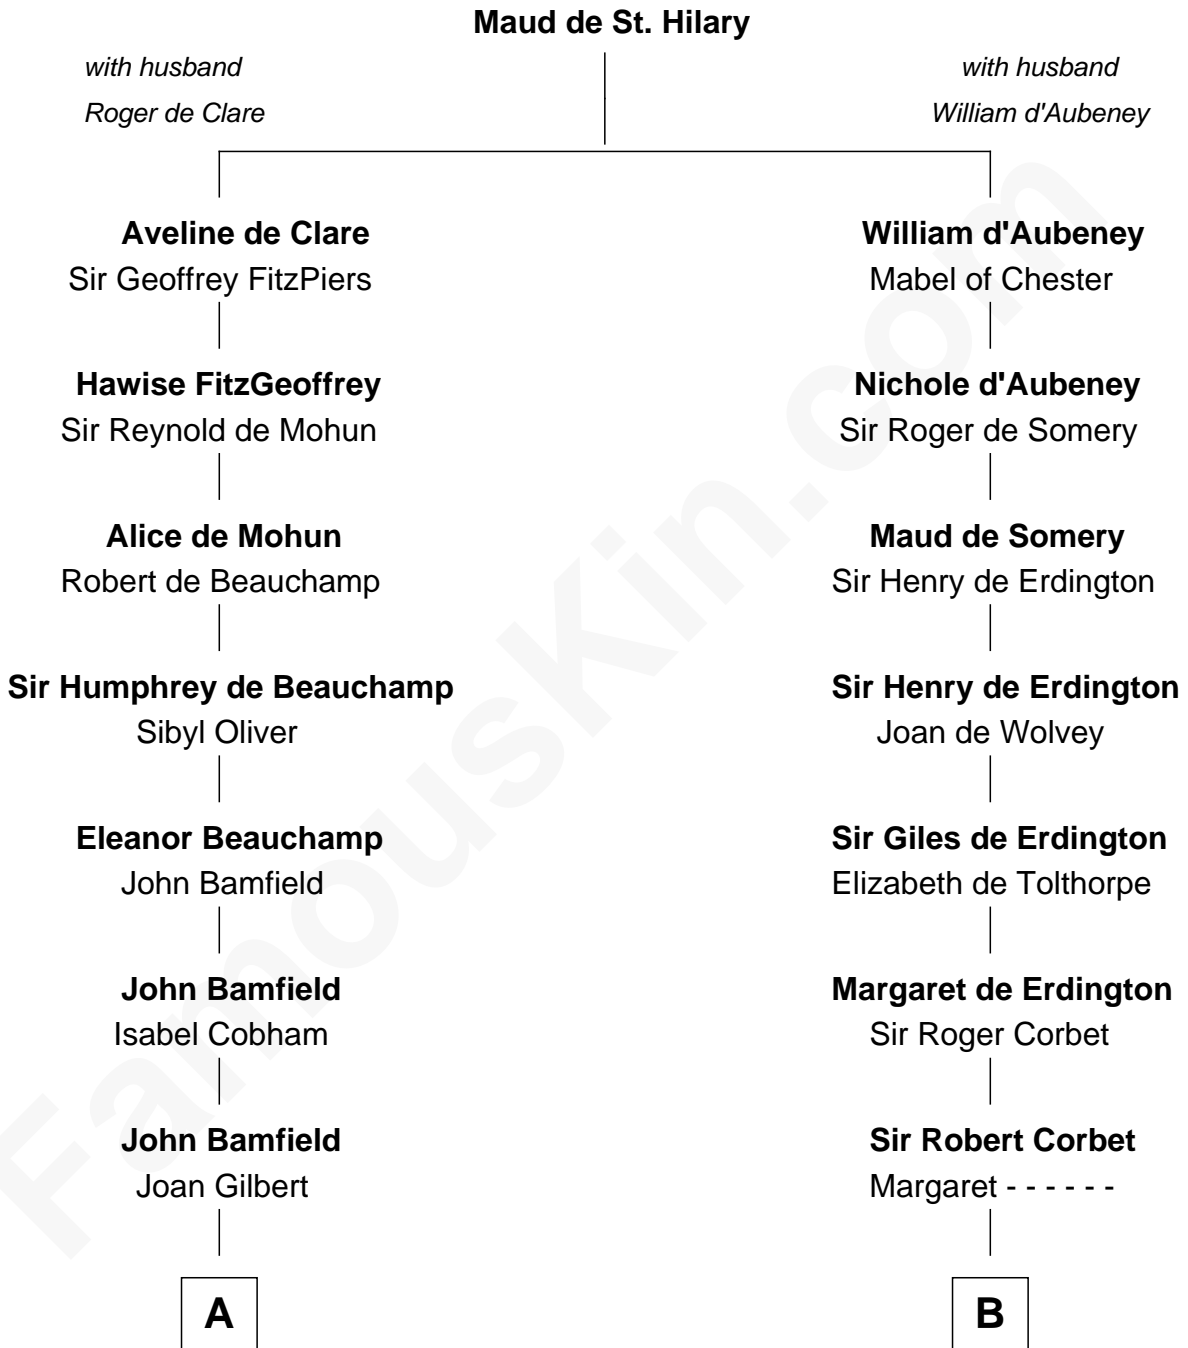

FamousKin.com

Relationship Chart of

Thomas Trowbridge

(c1600 - 1672/3) Great Migration Immigrant 1637

15th cousin 6 times removed of

John Davis Long

32nd Governor of Massachusetts