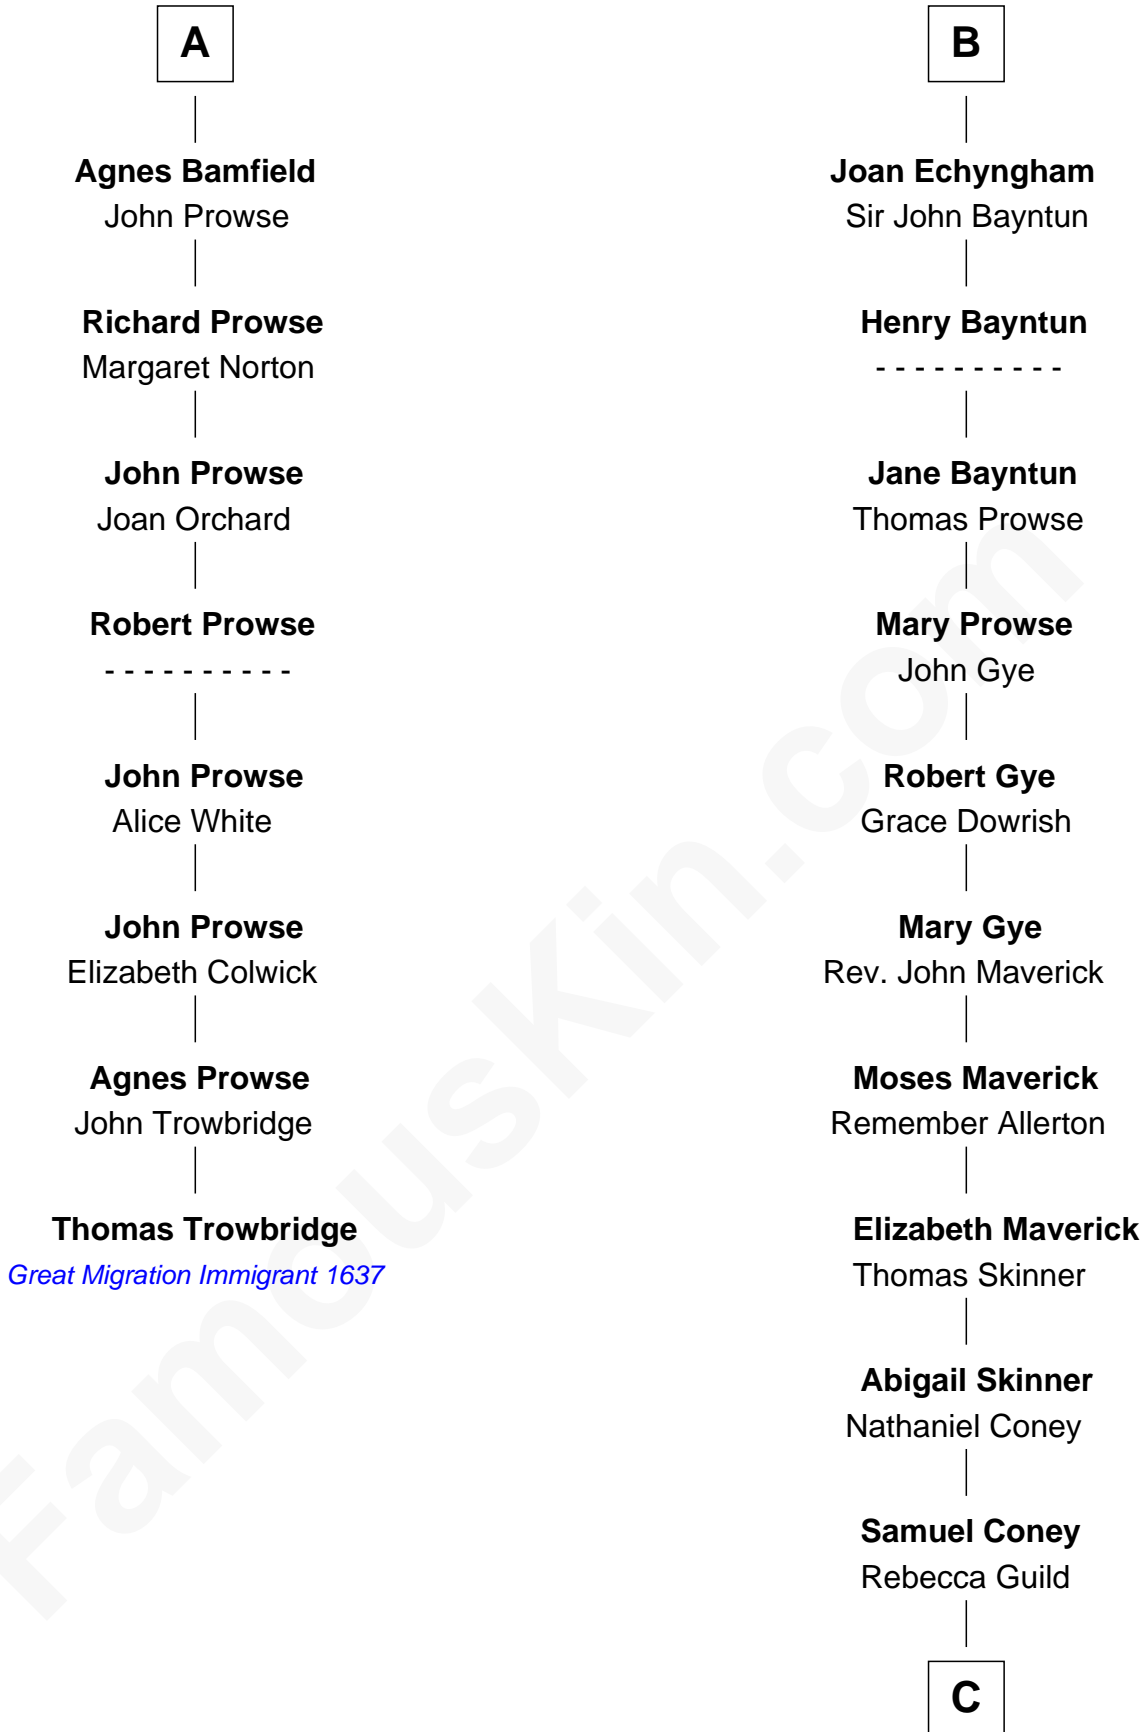

FamousKin.com

Relationship Chart of

Thomas Trowbridge

(c1600 - 1672/3) Great Migration Immigrant 1637

14th cousin 5 times removed of

Samuel Cony

31st Governor of Maine

Sir Geoffrey FitzPiers

Aveline de Clare

C

—
Samuel Coney
Susanna Johnson

—
Samuel Coney
Susan Bowdoin Coney

—
Samuel Coney
31st Governor of Maine

FamousKin.com