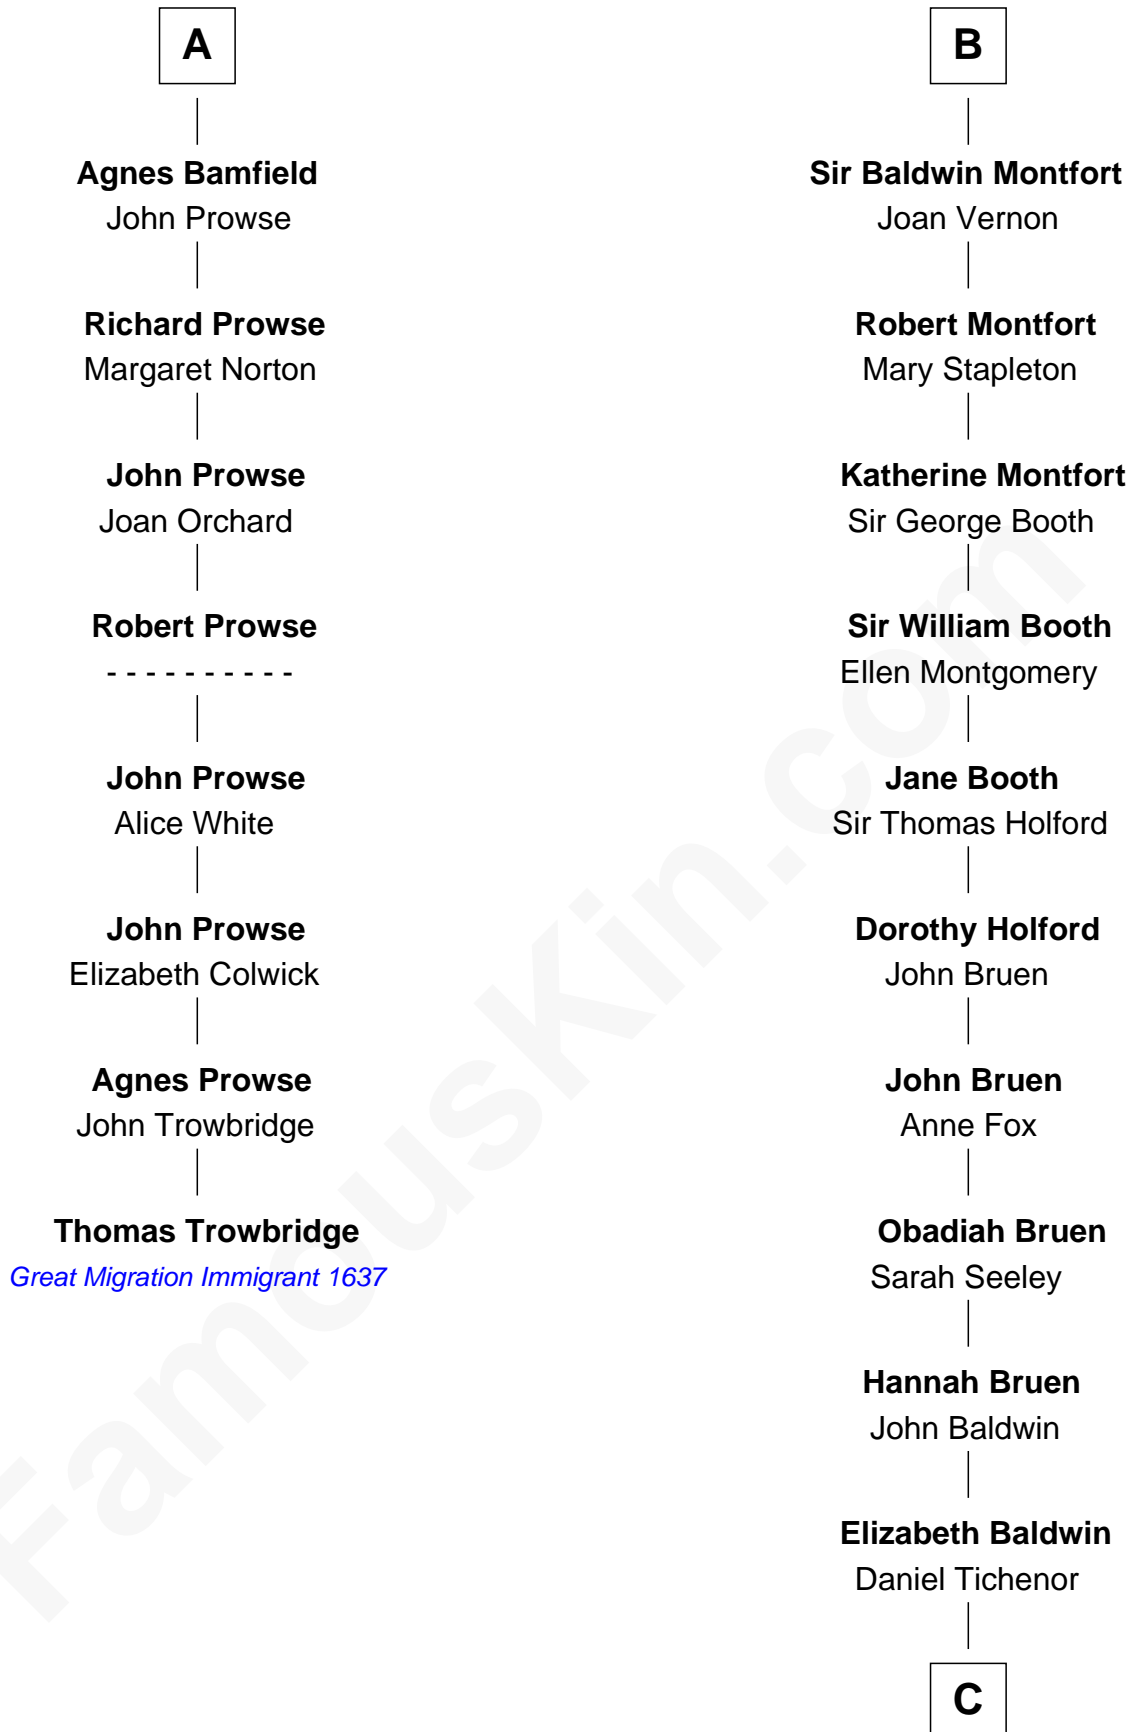

## Relationship Chart of

### Thomas Trowbridge

(c1600 - 1672/3) Great Migration Immigrant 1637

14th cousin 4 times removed of

**Isaac Tichenor**

3rd and 5th Governor of Vermont

**C**

**Daniel Tichenor**  
Susanna Guerin

**Isaac Tichenor**  
*3rd and 5th Governor of Vermont*

FamousKin.com