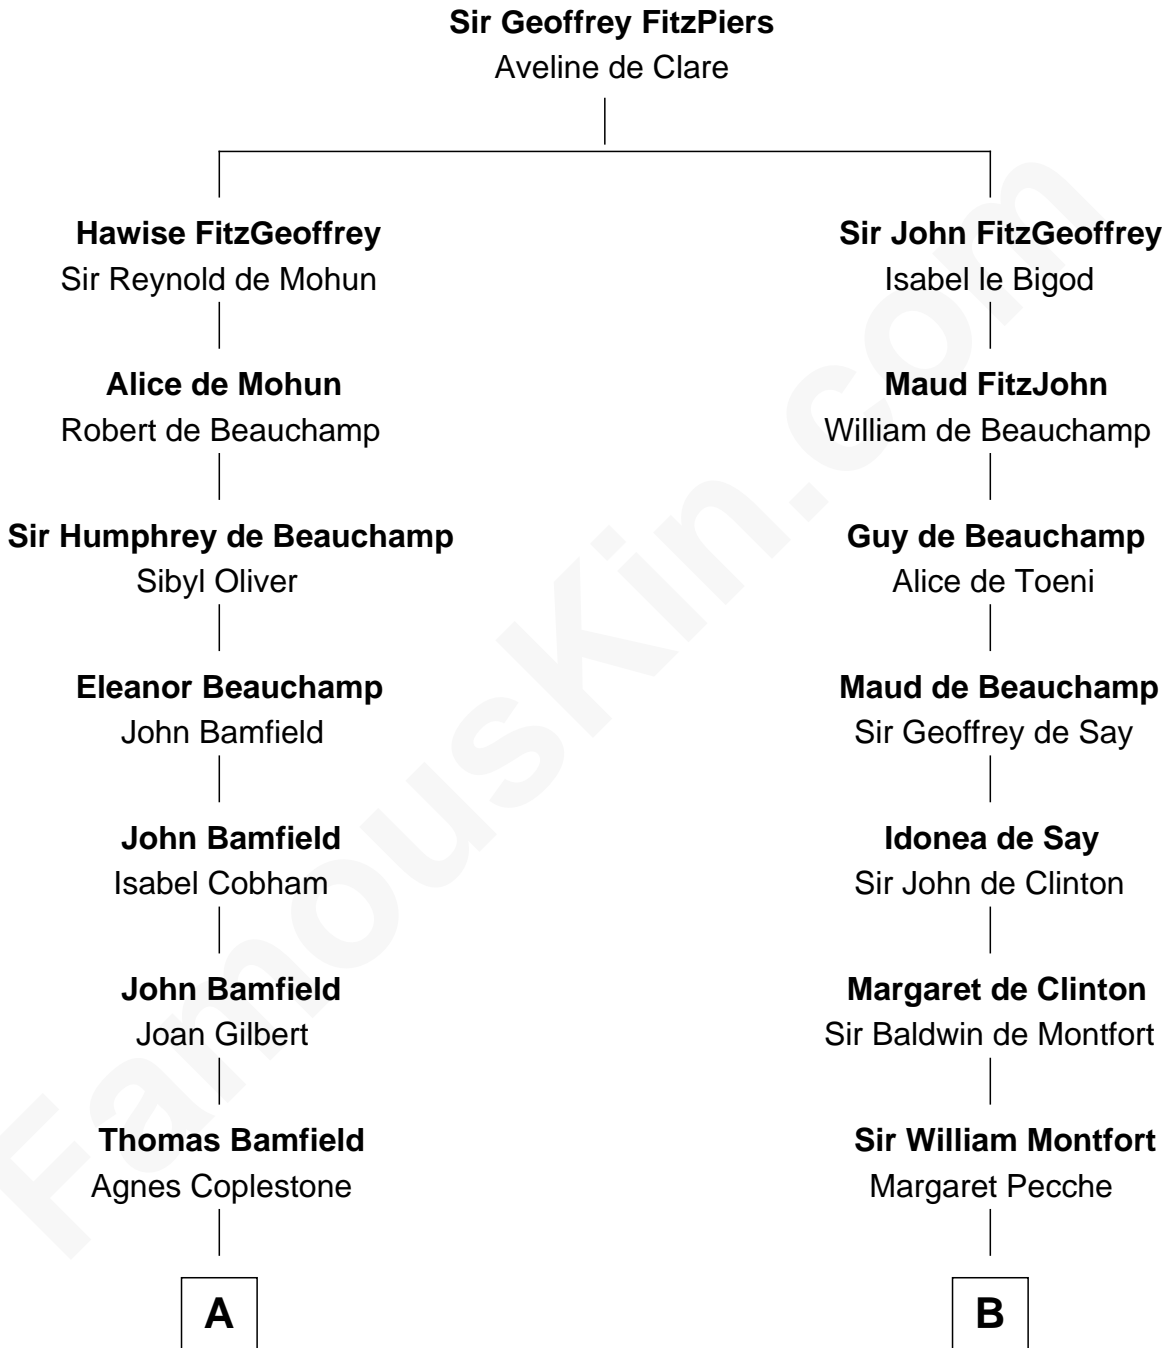

## Relationship Chart of

### Thomas Trowbridge

(c1600 - 1672/3) Great Migration Immigrant 1637

14th cousin 4 times removed of

**Isaac Tichenor**

3rd and 5th Governor of Vermont

**C**

**Daniel Tichenor**  
Susanna Guerin

**Isaac Tichenor**  
*3rd and 5th Governor of Vermont*