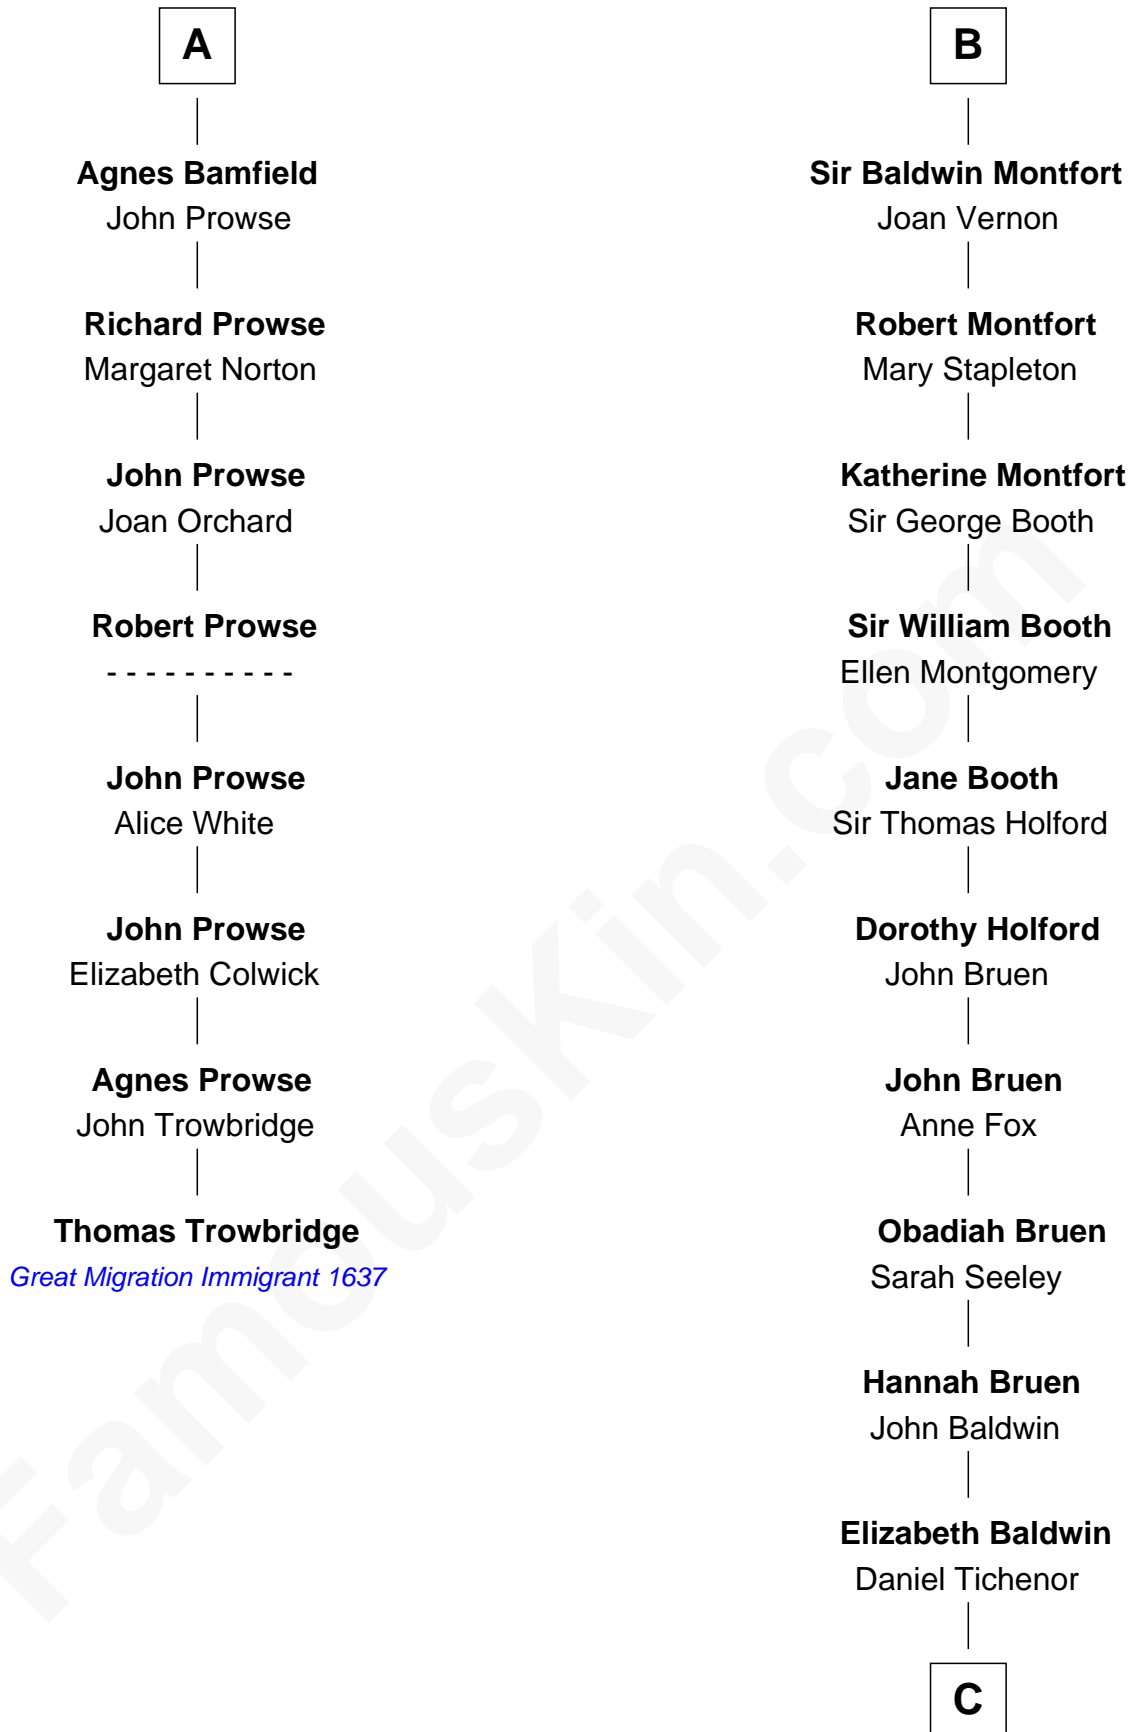

## Relationship Chart of

### Thomas Trowbridge

(c1600 - 1672/3) Great Migration Immigrant 1637

14th cousin 6 times removed of

### Isaac Taylor Tichenor

President of Auburn University

**Sir Geoffrey FitzPiers**

Aveline de Clare

**C**

**Joseph Tichenor**

Elizabeth - - - - -

**Daniel Tichenor**

Anna Byram

**James Tichenor**

Margaret Bennett

**Isaac Taylor Tichenor**

*President of Auburn University*