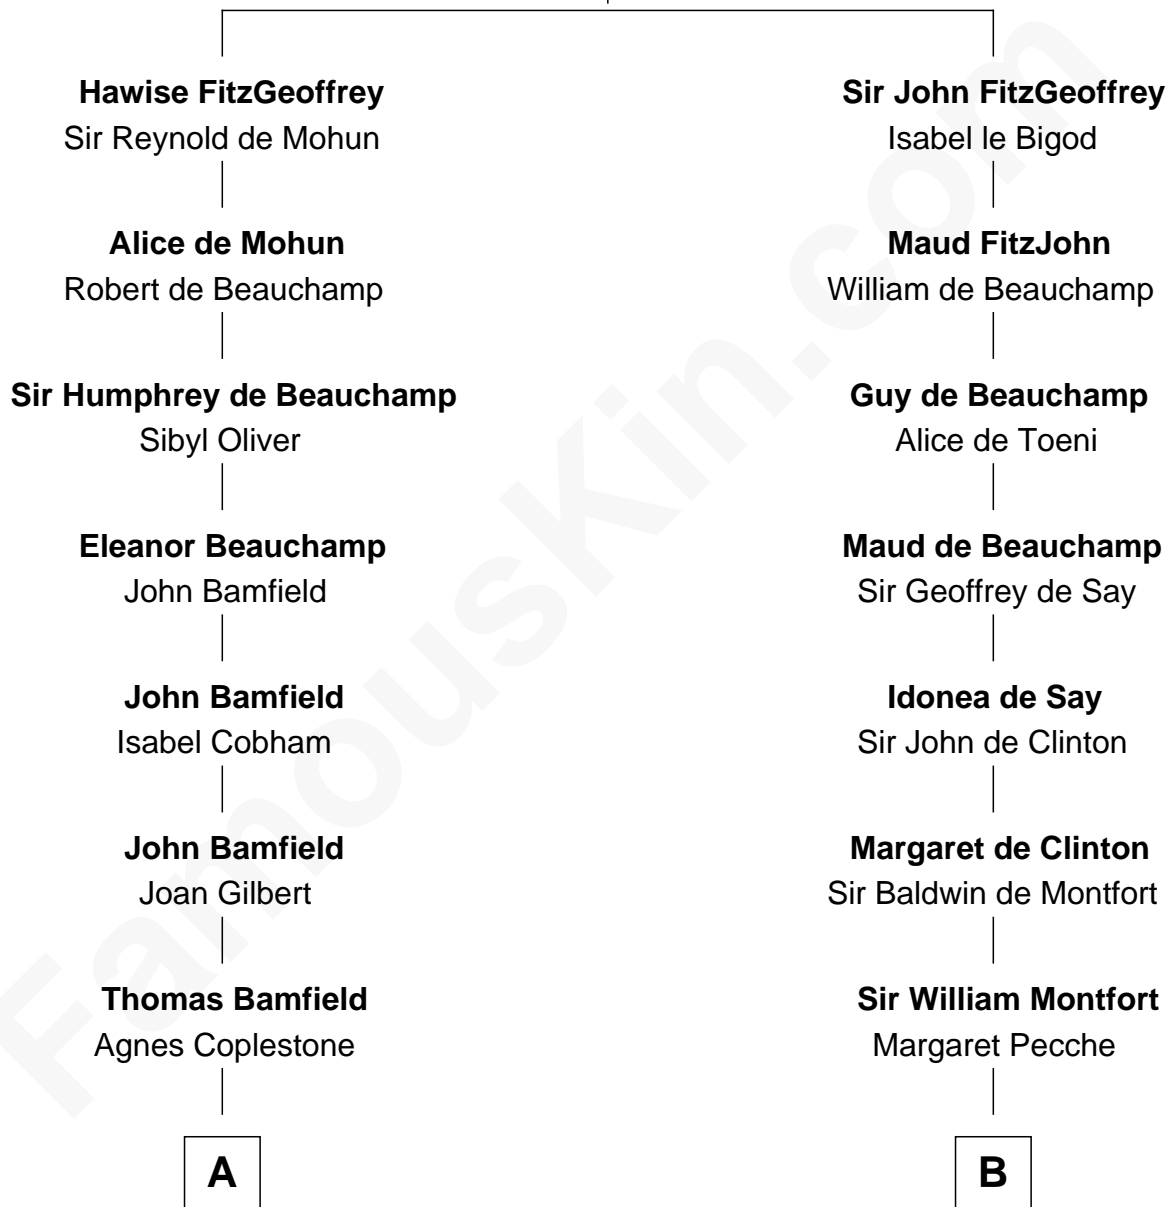

## Relationship Chart of

### Thomas Trowbridge

(c1600 - 1672/3) Great Migration Immigrant 1637

14th cousin 6 times removed of

### Isaac Taylor Tichenor

President of Auburn University

**Sir Geoffrey FitzPiers**

Aveline de Clare

**C**

**Joseph Tichenor**

Elizabeth - - - - -

**Daniel Tichenor**