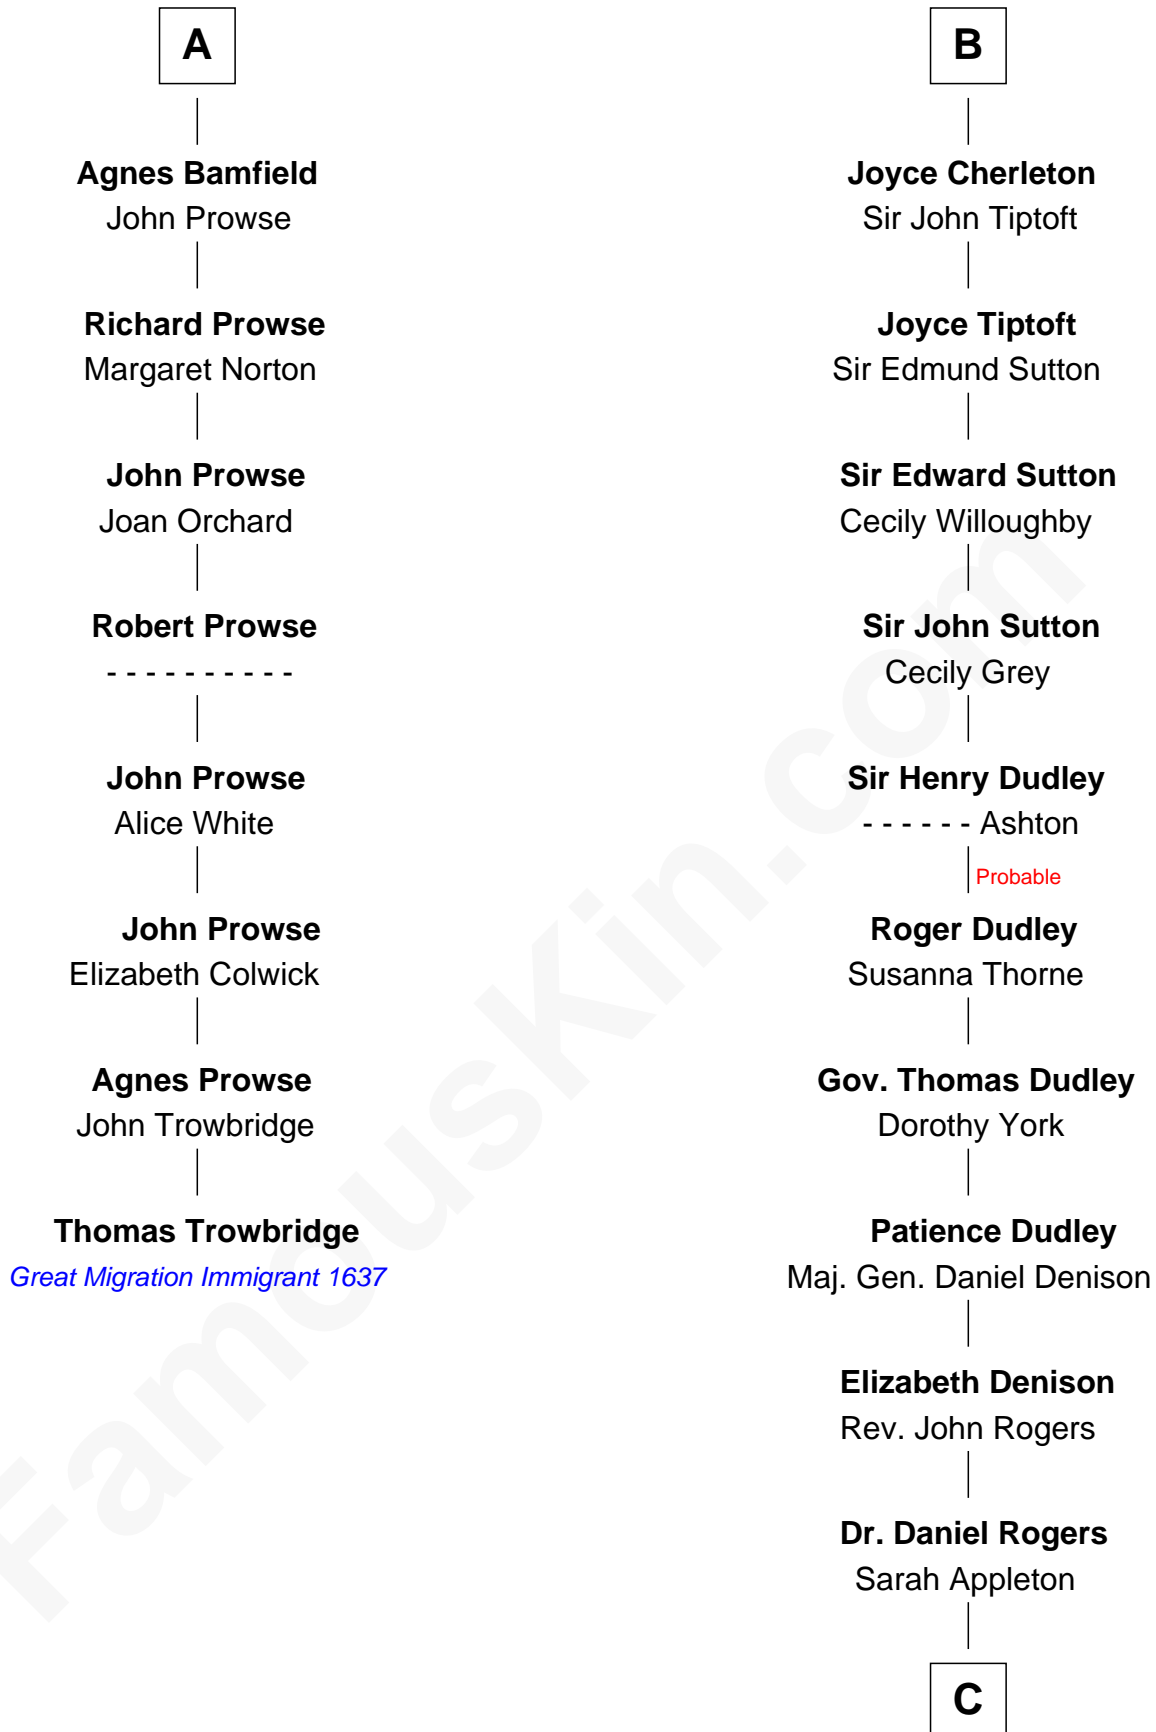

FamousKin.com

Relationship Chart of

Thomas Trowbridge

(c1600 - 1672/3) Great Migration Immigrant 1637

14th cousin 7 times removed of

Colonel Robert Gould Shaw

U.S. Civil War leader of film "Glory" fame

C

Rev. Daniel Rogers

Elizabeth Ruggles

Sarah Rogers

Samuel Parkman

Elizabeth Willard Parkman

Robert Gould Shaw

Francis George Shaw

Sarah Blake Sturgis

Colonel Robert Gould Shaw

Main character in film "Glory"

FamousKin.com