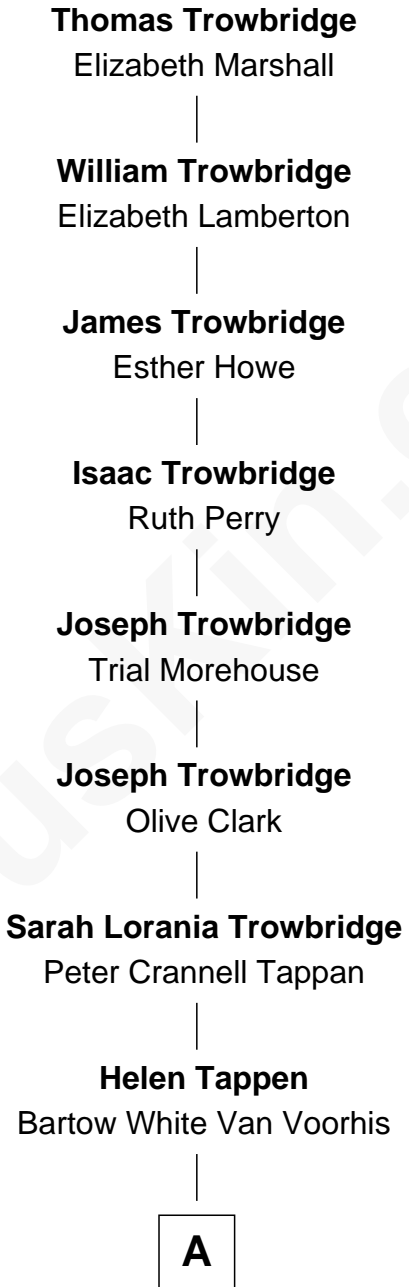

FamousKin.com

Relationship Chart of

Thomas Trowbridge

(c1600 - 1672/3) Great Migration Immigrant 1637

9th Great-grandfather of

Howard Dean

79th Governor of Vermont

A

—
Helen Abby Van Voorhis

Thomas A. Maitland

—
James William Maitland

Sylvia Wigglesworth

—
Andrea Belden Maitland

Howard Brush Dean

—
Howard Dean

79th Governor of Vermont