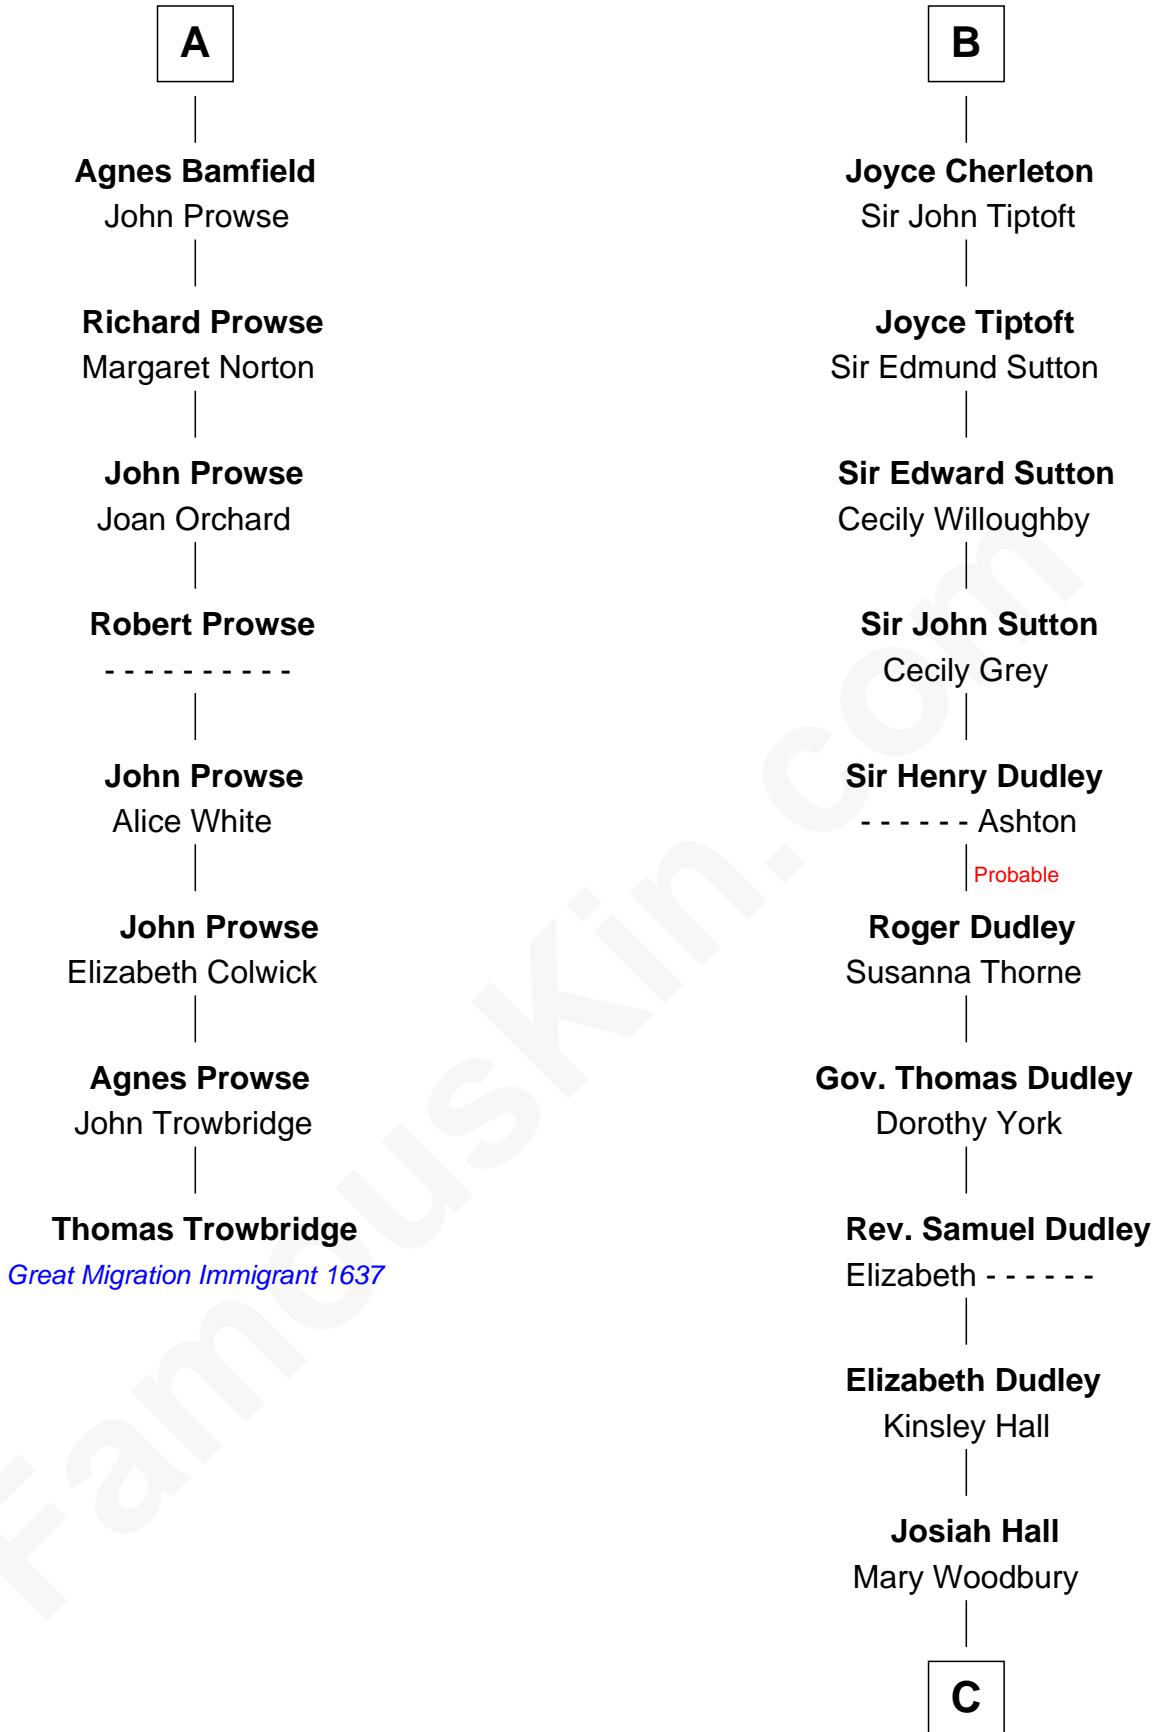

FamousKin.com

Relationship Chart of

Thomas Trowbridge

(c1600 - 1672/3) Great Migration Immigrant 1637

14th cousin 4 times removed of

John Langdon

Signer of the U.S. Constitution

Sir Geoffrey FitzPiers

Aveline de Clare

C

Mary Hall
John Langdon

John Langdon
Signer of the U.S. Constitution

FamousKin.com