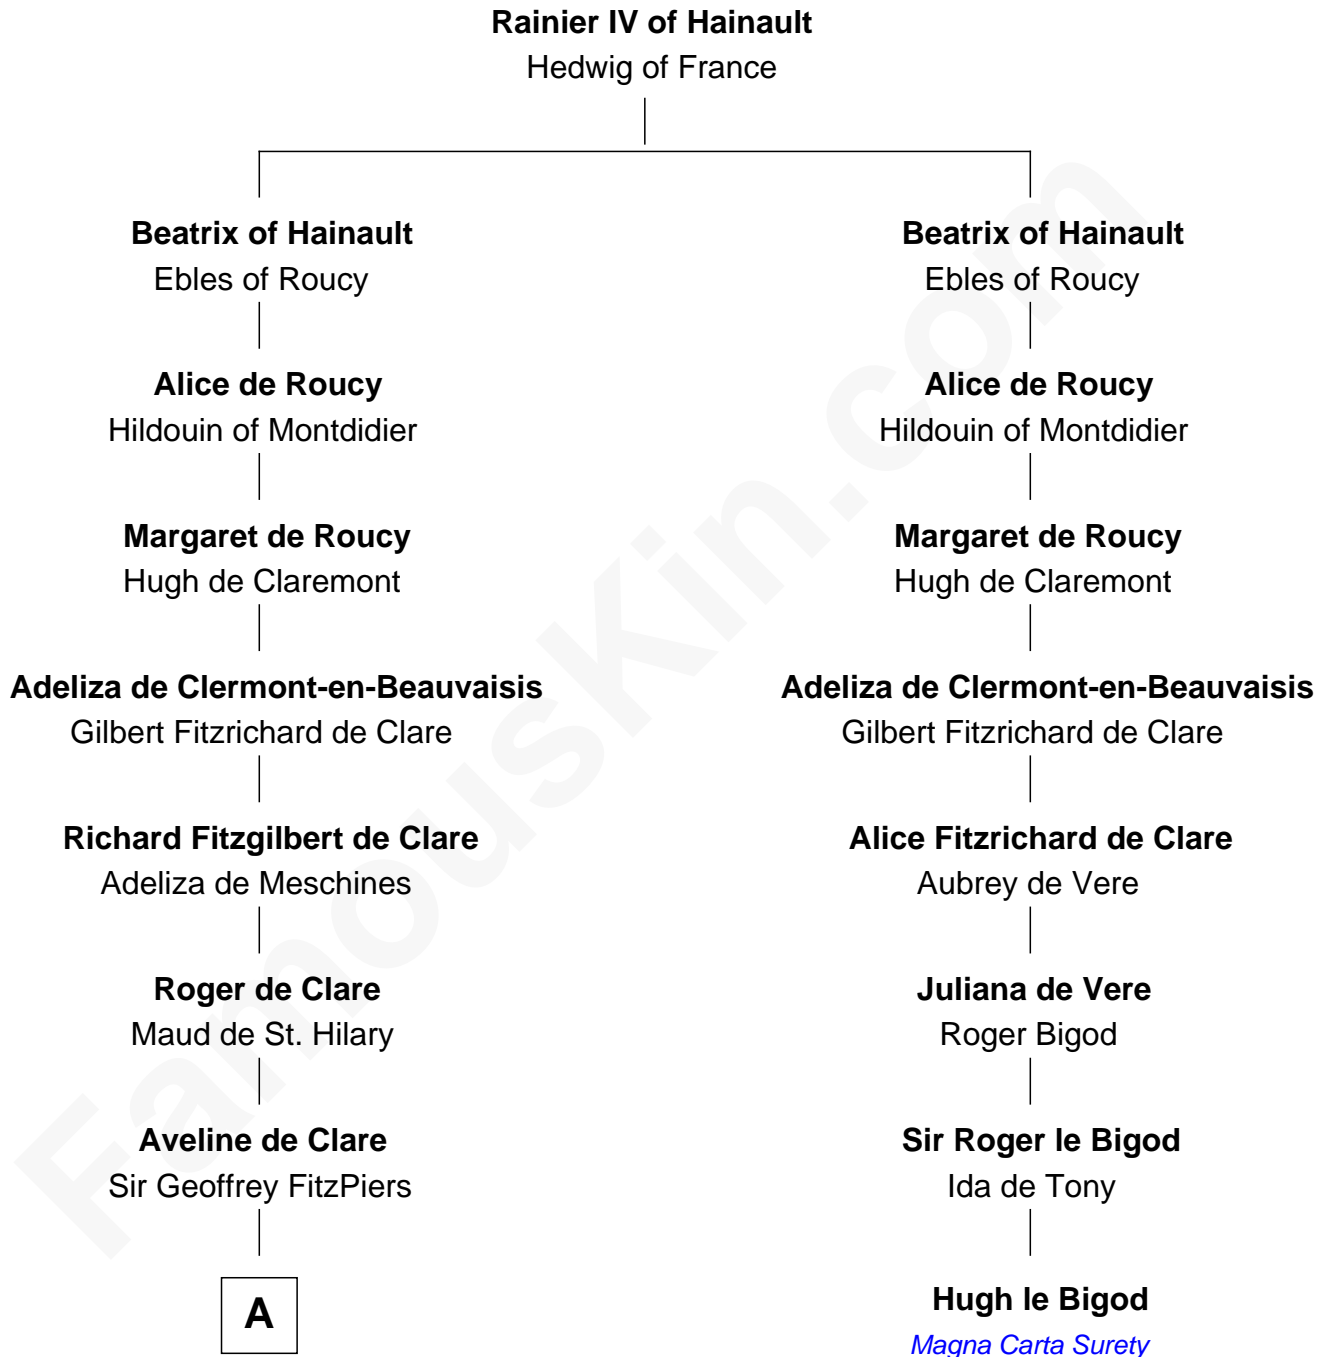

FamousKin.com

Relationship Chart of

Thomas Trowbridge

(c1600 - 1672/3) Great Migration Immigrant 1637

7th cousin 14 times removed of

Hugh le Bigod

Magna Carta Surety

B

Great Migration Immigrant 1637

FamousKin.com