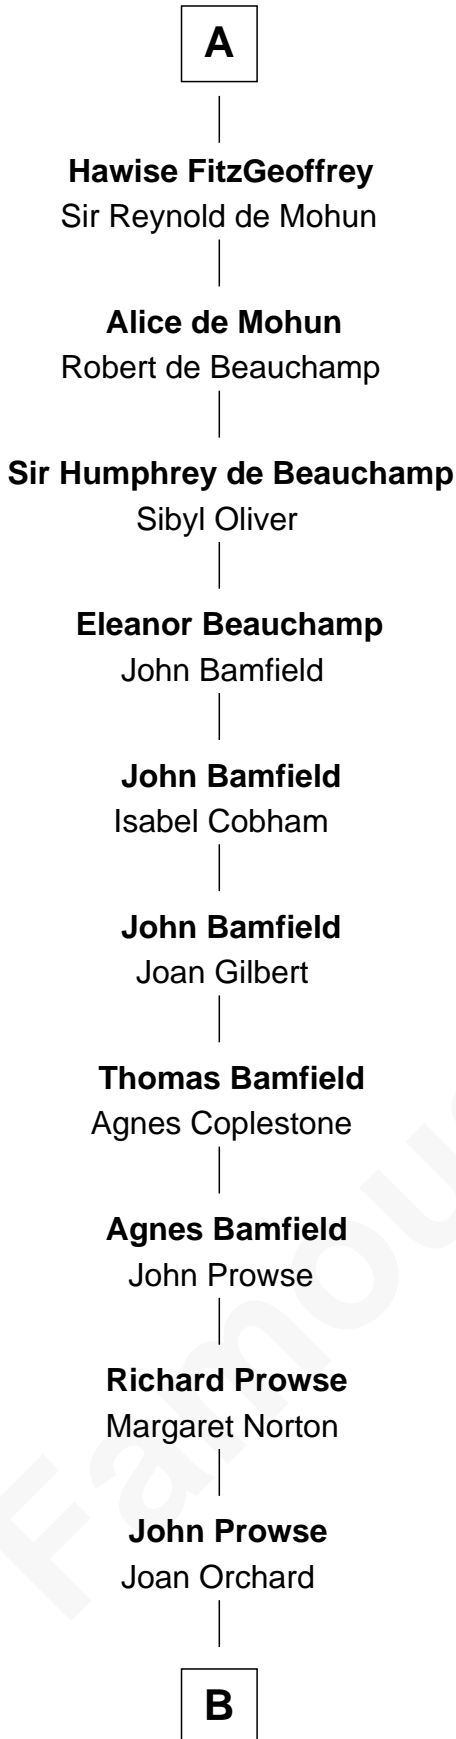

FamousKin.com

Relationship Chart of

Thomas Trowbridge

(c1600 - 1672/3) Great Migration Immigrant 1637

7th cousin 14 times removed of

Hugh le Bigod

Magna Carta Surety

B

Robert Prowse

John Prowse

Alice White

John Prowse

Elizabeth Colwick

Agnes Prowse

John Trowbridge

Thomas Trowbridge

Great Migration Immigrant 1637

FamousKin.com