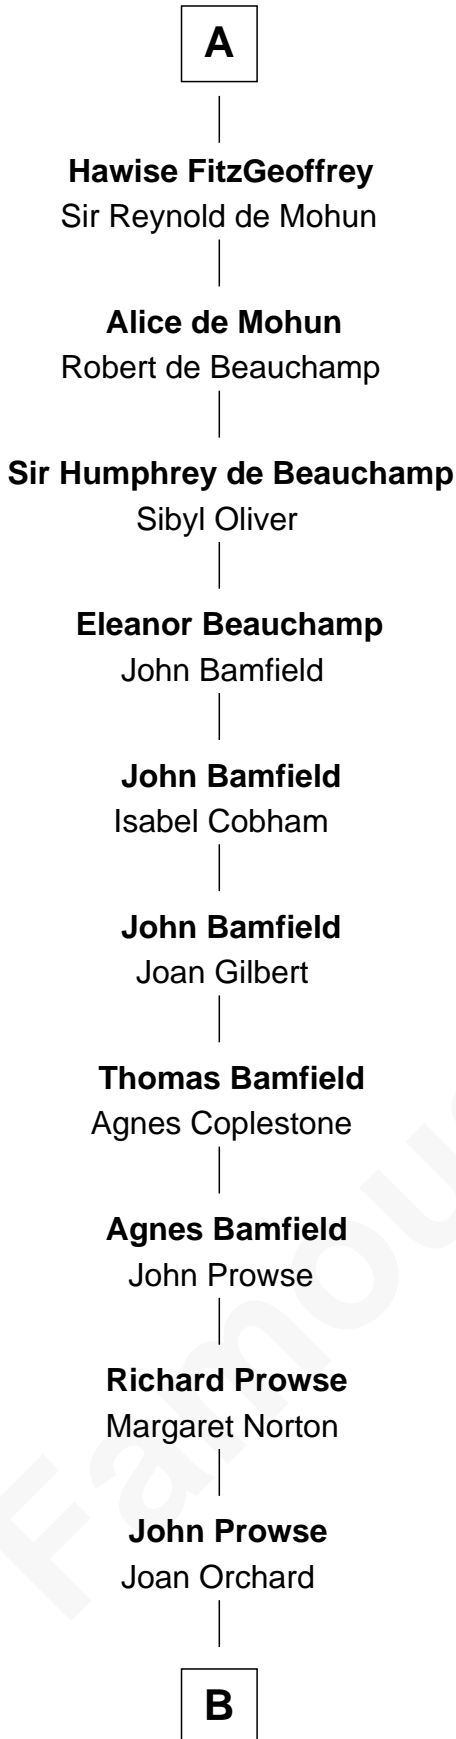

## Relationship Chart of

### Thomas Trowbridge

(c1600 - 1672/3) Great Migration Immigrant 1637

7th cousin 14 times removed of

**Hugh le Bigod**

*Magna Carta Surety*

**Giselbert de Roucy**

**B**

Robert Prowse

-----

John Prowse

Alice White

John Prowse

Elizabeth Colwick

Agnes Prowse

John Trowbridge

Thomas Trowbridge

*Great Migration Immigrant 1637*

FamousKin.com