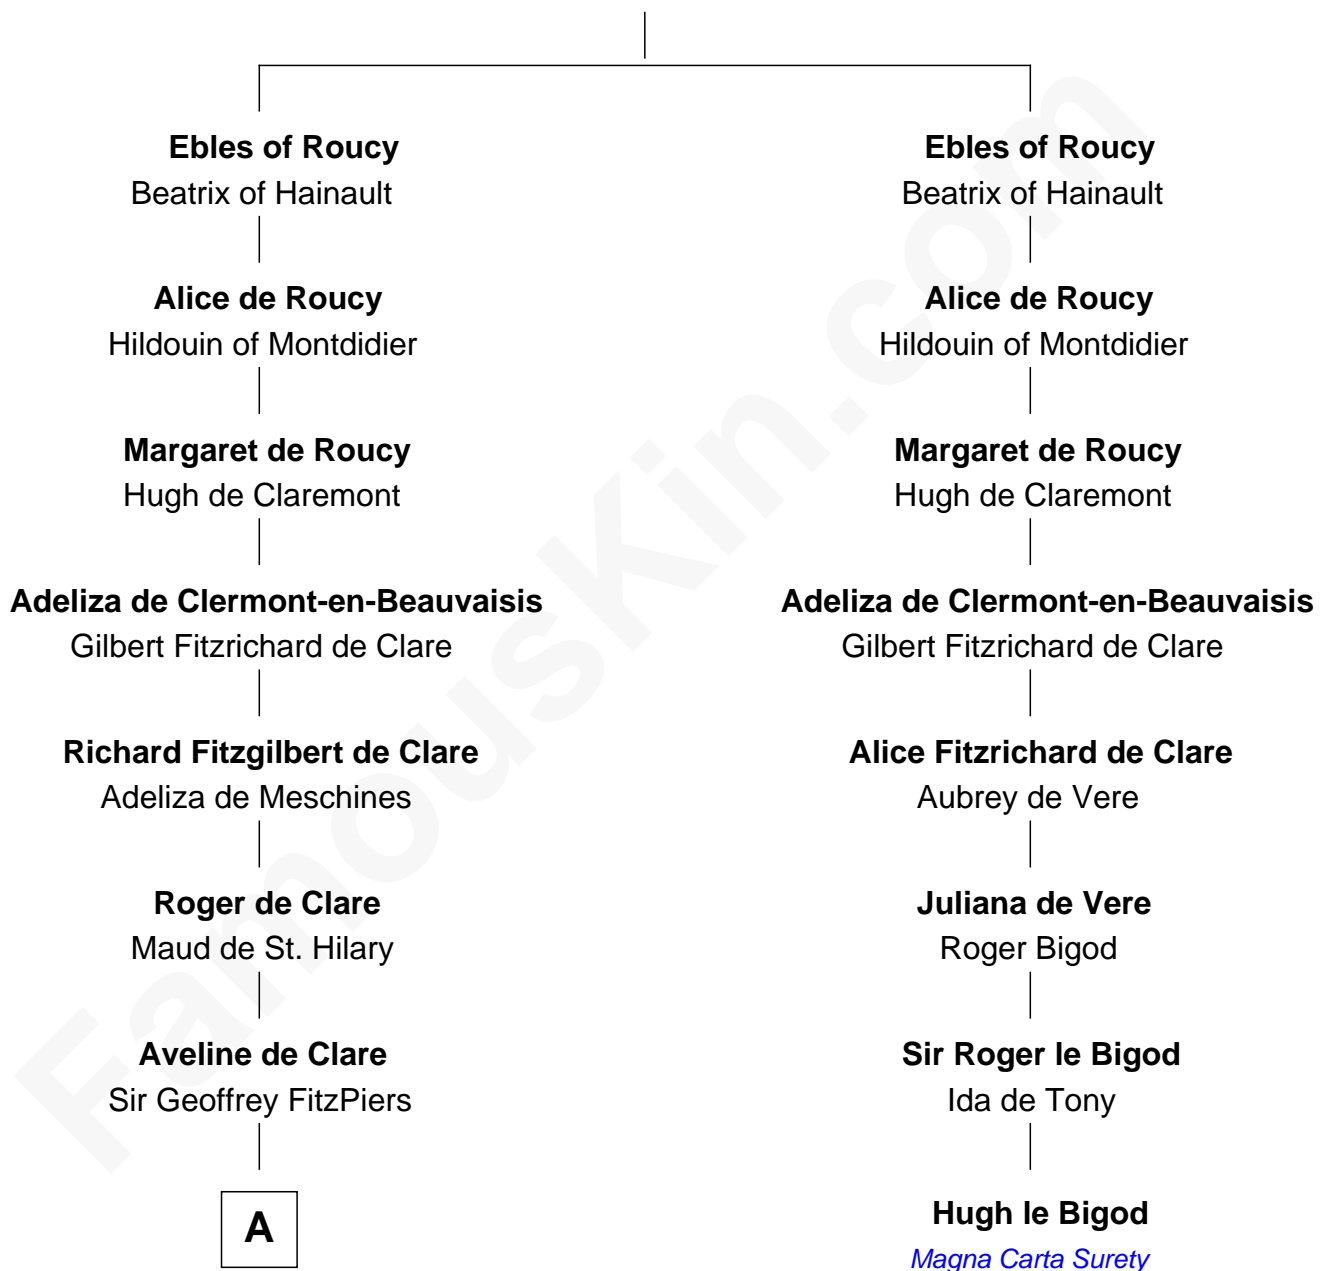

## Relationship Chart of

### Thomas Trowbridge

(c1600 - 1672/3) Great Migration Immigrant 1637

7th cousin 14 times removed of

**Hugh le Bigod**

*Magna Carta Surety*

**Giselbert de Roucy**

**B**

Robert Prowse

*Great Migration Immigrant 1637*

FamousKin.com