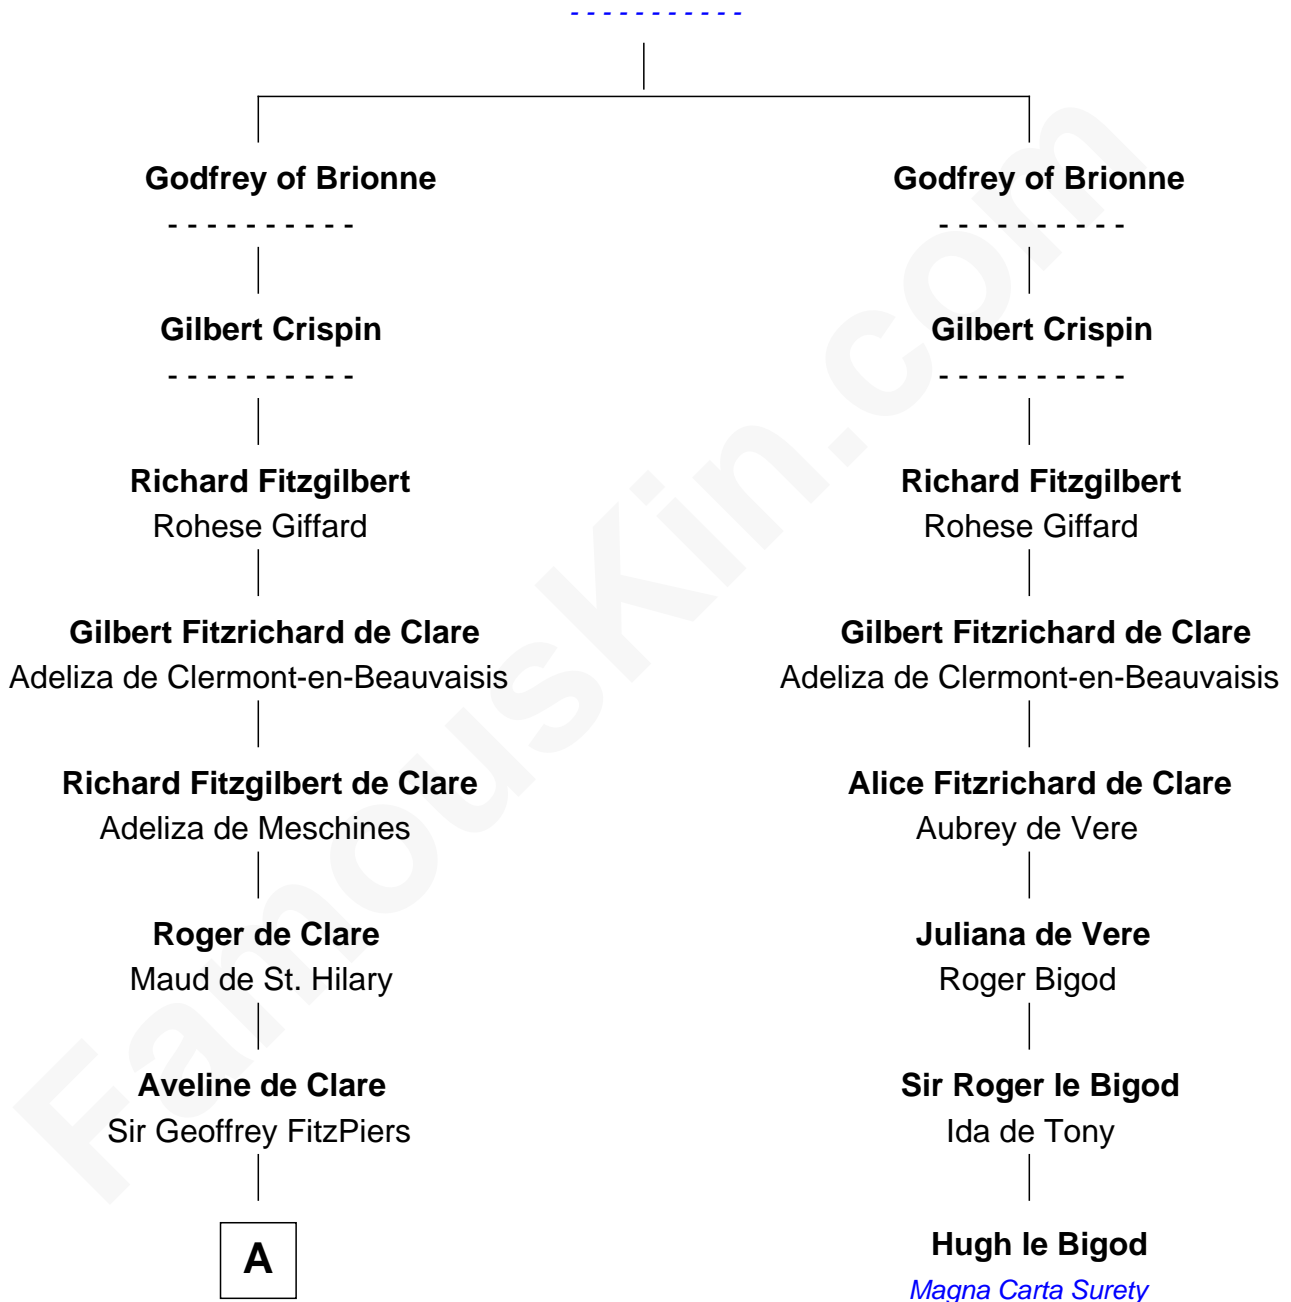

FamousKin.com

Relationship Chart of

Thomas Trowbridge

(c1600 - 1672/3) Great Migration Immigrant 1637

7th cousin 14 times removed of

Hugh le Bigod

Magna Carta Surety

Richard I of Normandy

B

Robert Prowse

John Prowse

Alice White

John Prowse

Elizabeth Colwick

Agnes Prowse

John Trowbridge

Thomas Trowbridge

Great Migration Immigrant 1637

FamousKin.com