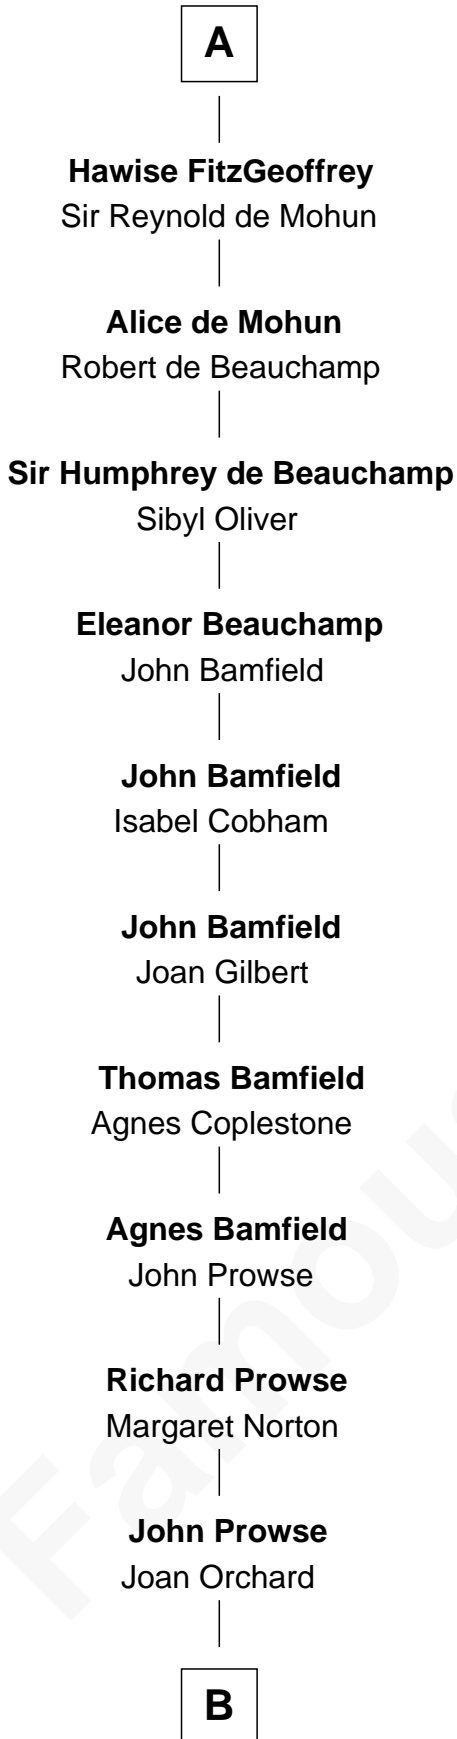

FamousKin.com

Relationship Chart of

Thomas Trowbridge

(c1600 - 1672/3) Great Migration Immigrant 1637

7th cousin 14 times removed of

Hugh le Bigod

Magna Carta Surety

Richard I of Normandy

B

Robert Prowse

John Prowse

Alice White

John Prowse

Elizabeth Colwick

Agnes Prowse

John Trowbridge

Thomas Trowbridge

Great Migration Immigrant 1637

FamousKin.com