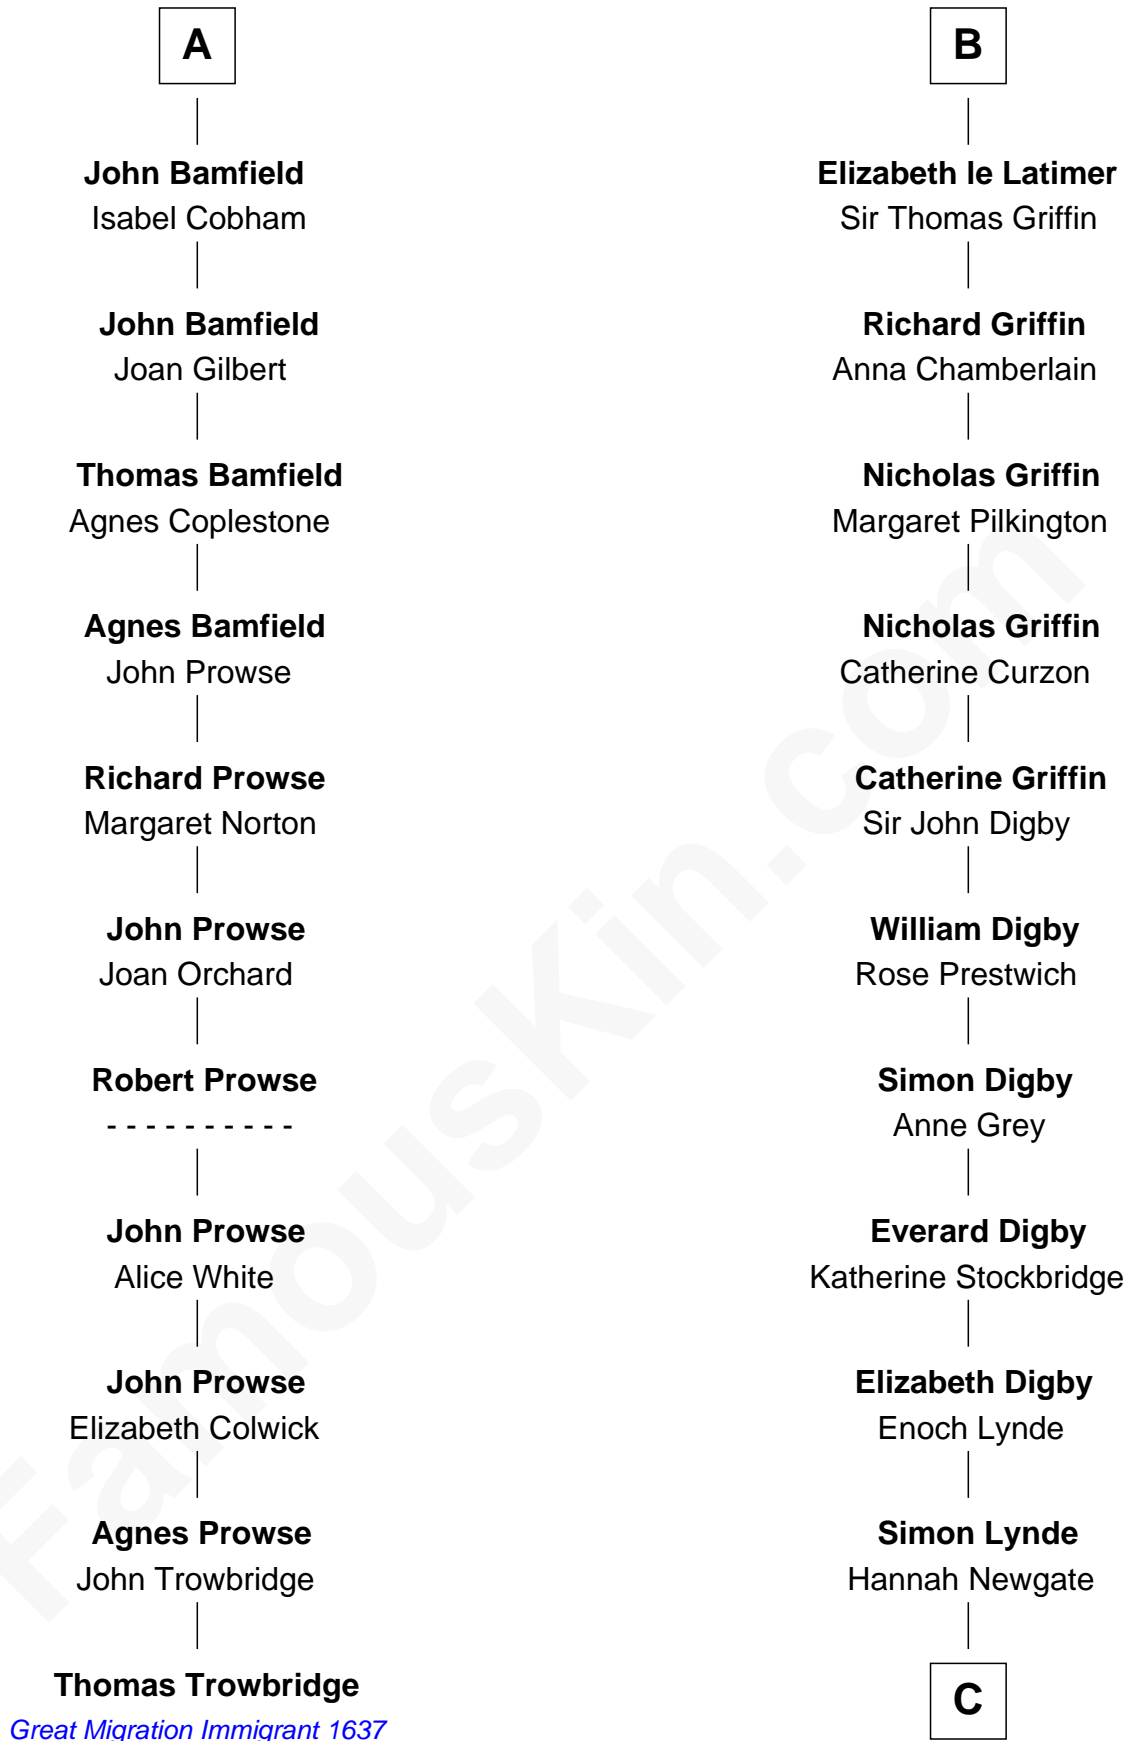

FamousKin.com

Relationship Chart of

Thomas Trowbridge

(c1600 - 1672/3) Great Migration Immigrant 1637

17th cousin 2 times removed of

James Bowdoin

2nd Governor of Massachusetts

C

Elizabeth Lynde

George Pordage

Hannah Pordage

James Bowdoin

James Bowdoin

2nd Governor of Massachusetts

FamousKin.com