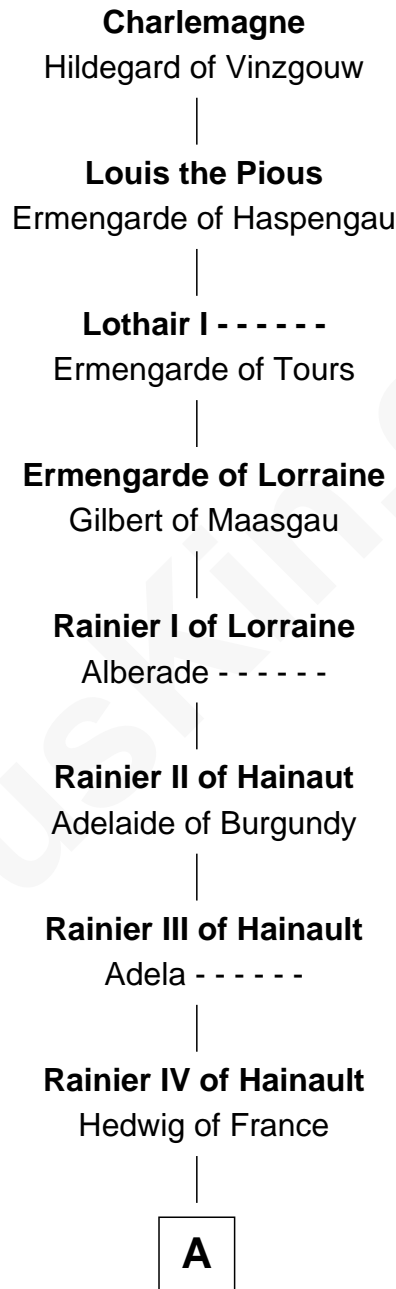

FamousKin.com
Relationship Chart of
Thomas Trowbridge

(c1600 - 1672/3) Great Migration Immigrant 1637

27th Great-grandson of

Charlemagne

King of the Franks

A

Beatrix of Hainault

Ebles of Roucy

Alice de Roucy

Hildouin of Montdidier

Margaret de Roucy

Hugh de Claremont

Adeliza de Clermont-en-Beauvaisis

Gilbert Fitzrichard de Clare

Richard Fitzgilbert de Clare

Adeliza de Meschines