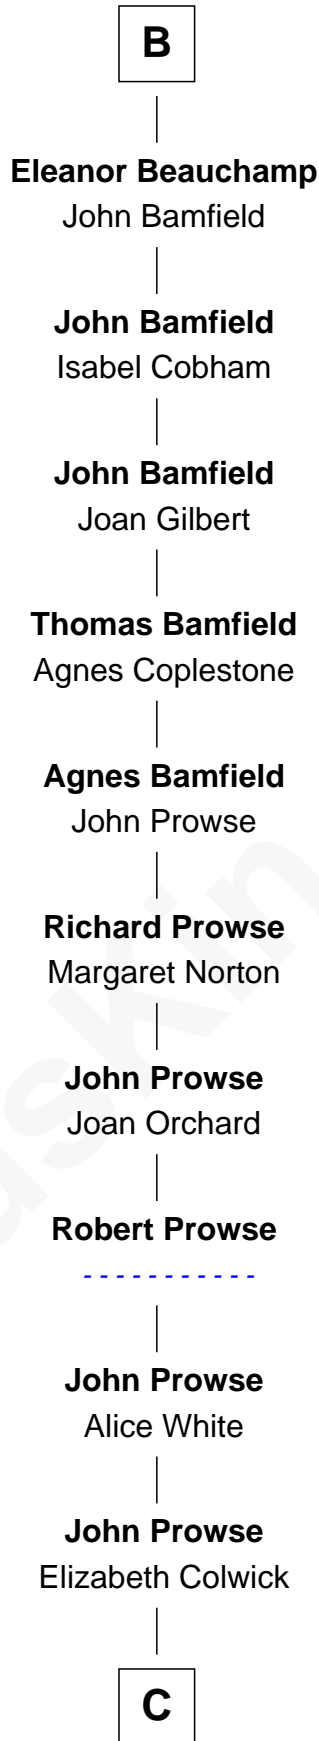

FamousKin.com
Relationship Chart of
Thomas Trowbridge

(c1600 - 1672/3) Great Migration Immigrant 1637

27th Great-grandson of

Charlemagne

King of the Franks

A

Beatrix of Hainault

Ebles of Roucy

Alice de Roucy

Hildouin of Montdidier

Margaret de Roucy

Hugh de Claremont

Adeliza de Clermont-en-Beauvaisis

Gilbert Fitzrichard de Clare

Richard Fitzgilbert de Clare

Adeliza de Meschines

Roger de Clare

Maud de St. Hilary

Aveline de Clare

Sir Geoffrey FitzPiers

Hawise FitzGeoffrey

Sir Reynold de Mohun

Alice de Mohun

Robert de Beauchamp

Sir Humphrey de Beauchamp

Sibyl Oliver

B

C

—
Agnes Prowse
John Trowbridge

—
Thomas Trowbridge
Great Migration Immigrant 1637

FamousKin.com