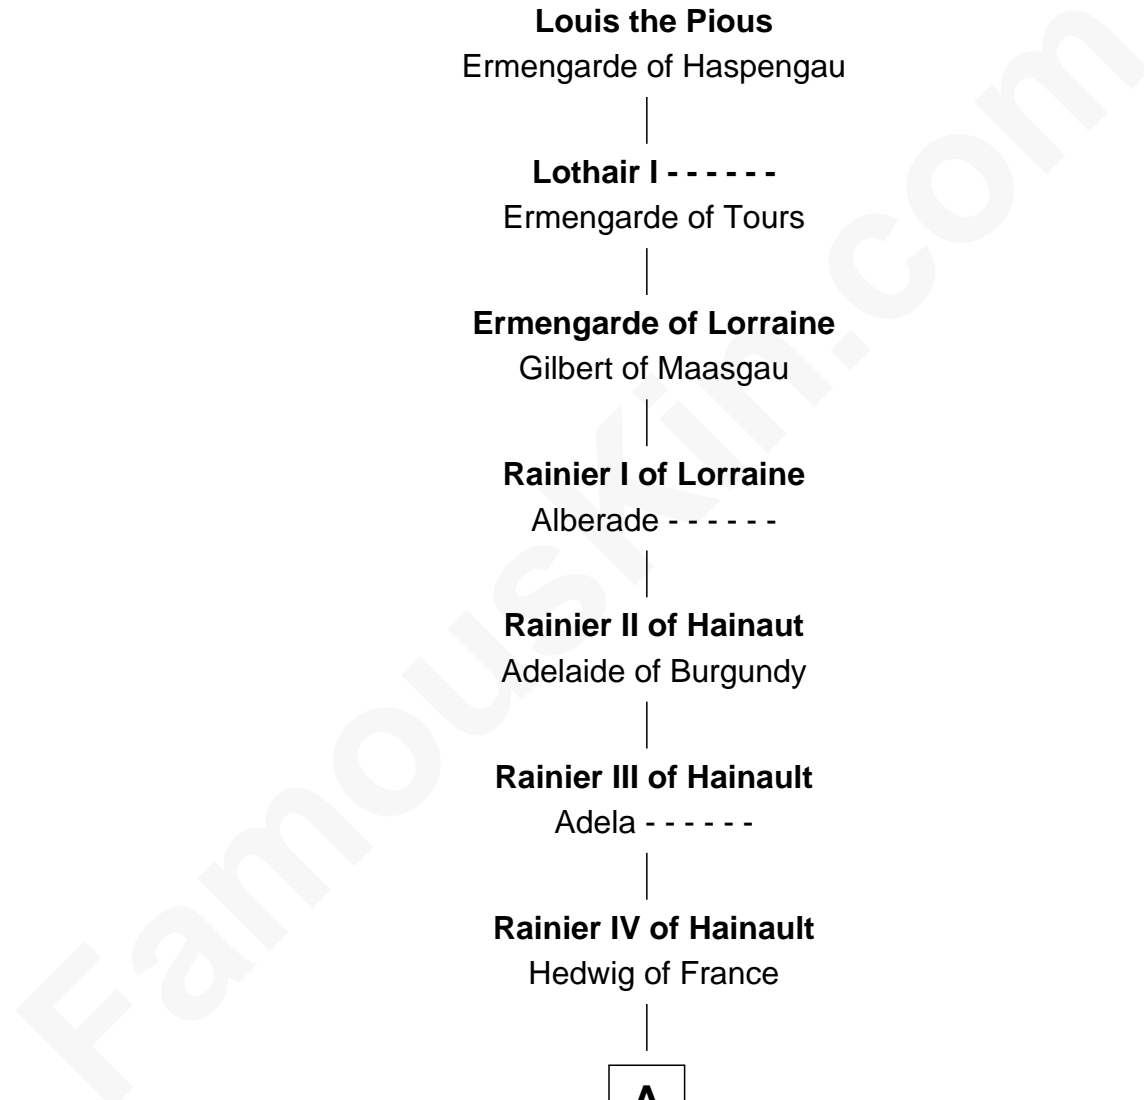

FamousKin.com
Relationship Chart of
Thomas Trowbridge

(c1600 - 1672/3) Great Migration Immigrant 1637

27th Great-grandson of

Charlemagne

King of the Franks

A

Beatrix of Hainault

Ebles of Roucy

Alice de Roucy

Hildouin of Montdidier

Margaret de Roucy

Hugh de Claremont

Adeliza de Clermont-en-Beauvaisis

Gilbert Fitzrichard de Clare

Richard Fitzgilbert de Clare

Adeliza de Meschines

Sir Humphrey de Beauchamp

Sibyl Oliver

B

C

—
Agnes Prowse
John Trowbridge

—
Thomas Trowbridge
Great Migration Immigrant 1637

FamousKin.com