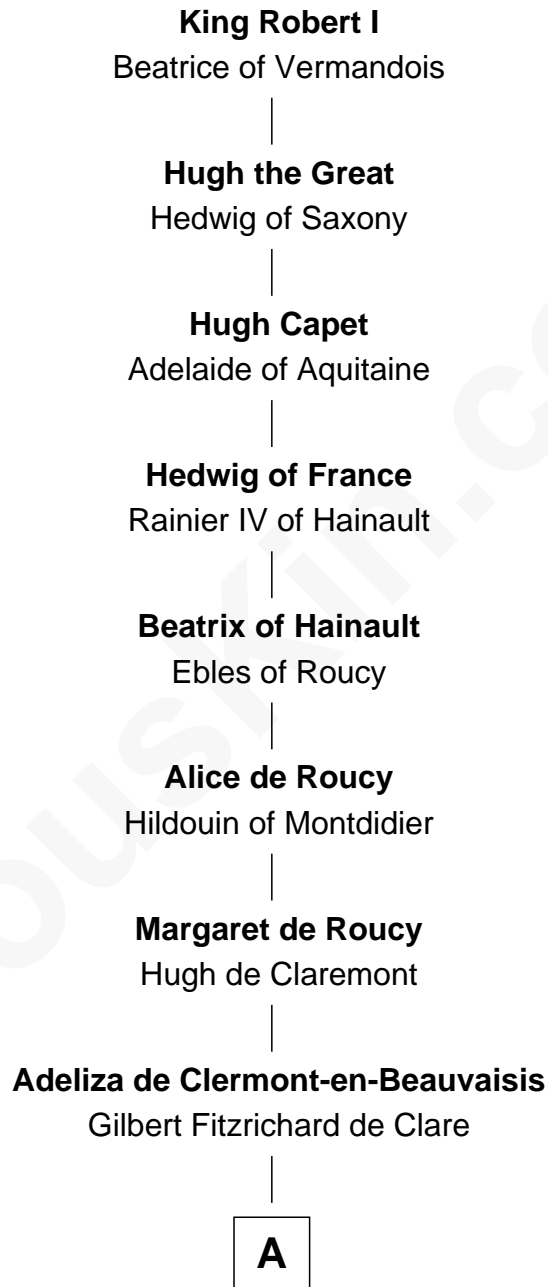

FamousKin.com

Relationship Chart of

Thomas Trowbridge

(c1600 - 1672/3) Great Migration Immigrant 1637

23rd Great-grandson of

King Robert I

King of France

A

Richard Fitzgilbert de Clare

Adeliza de Meschines

Roger de Clare

Maud de St. Hilary

Aveline de Clare

Sir Geoffrey FitzPiers

Hawise FitzGeoffrey

Sir Reynold de Mohun