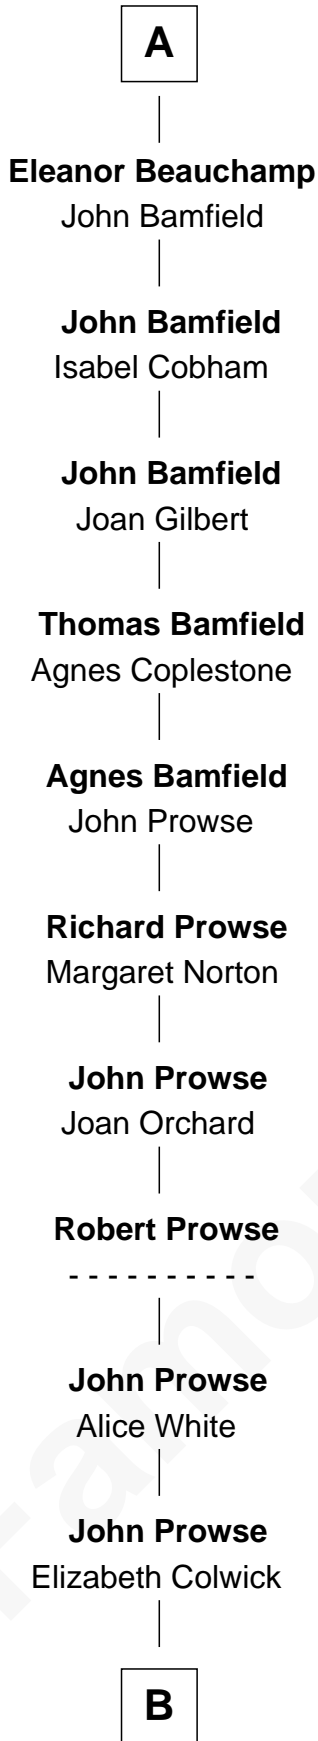

# FamousKin.com

## Relationship Chart of

### Thomas Trowbridge

(c1600 - 1672/3) Great Migration Immigrant 1637

2nd cousin 16 times removed of

**William d'Aubeny**  
*Magna Carta Surety*

**B**

—  
**Agnes Prowse**  
John Trowbridge

—  
**Thomas Trowbridge**  
*Great Migration Immigrant 1637*