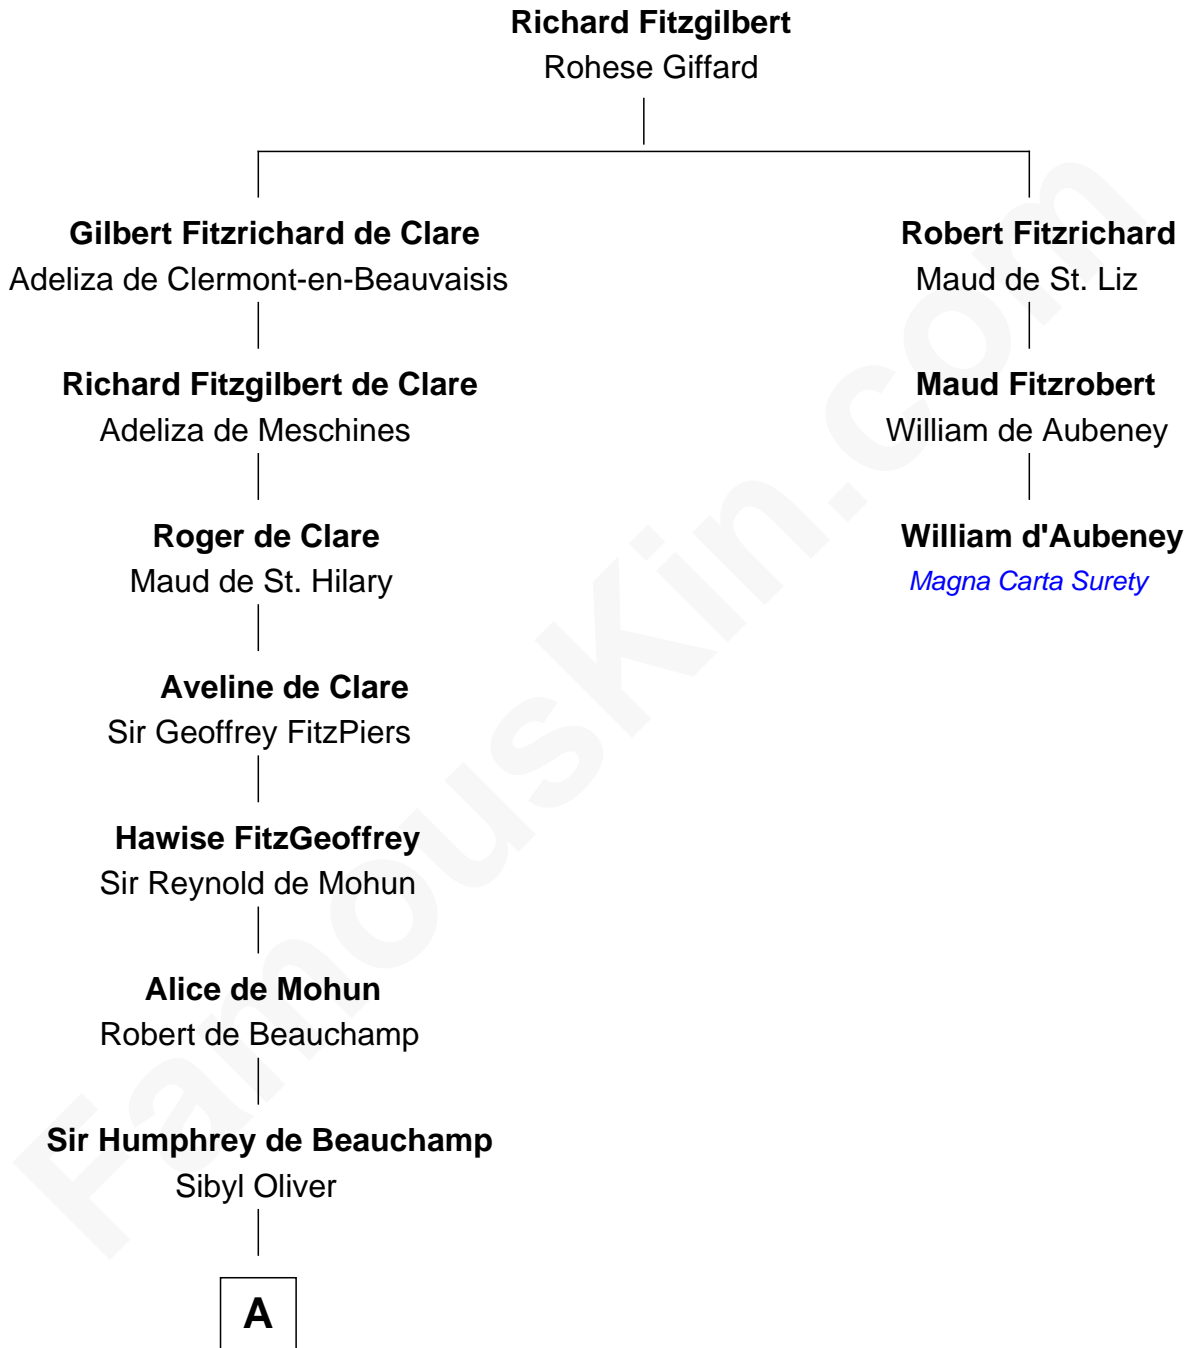

# FamousKin.com

## Relationship Chart of

### Thomas Trowbridge

(c1600 - 1672/3) Great Migration Immigrant 1637

2nd cousin 16 times removed of

**William d'Aubeny**  
*Magna Carta Surety*

**B**

—  
**Agnes Prowse**  
John Trowbridge

—  
**Thomas Trowbridge**  
*Great Migration Immigrant 1637*