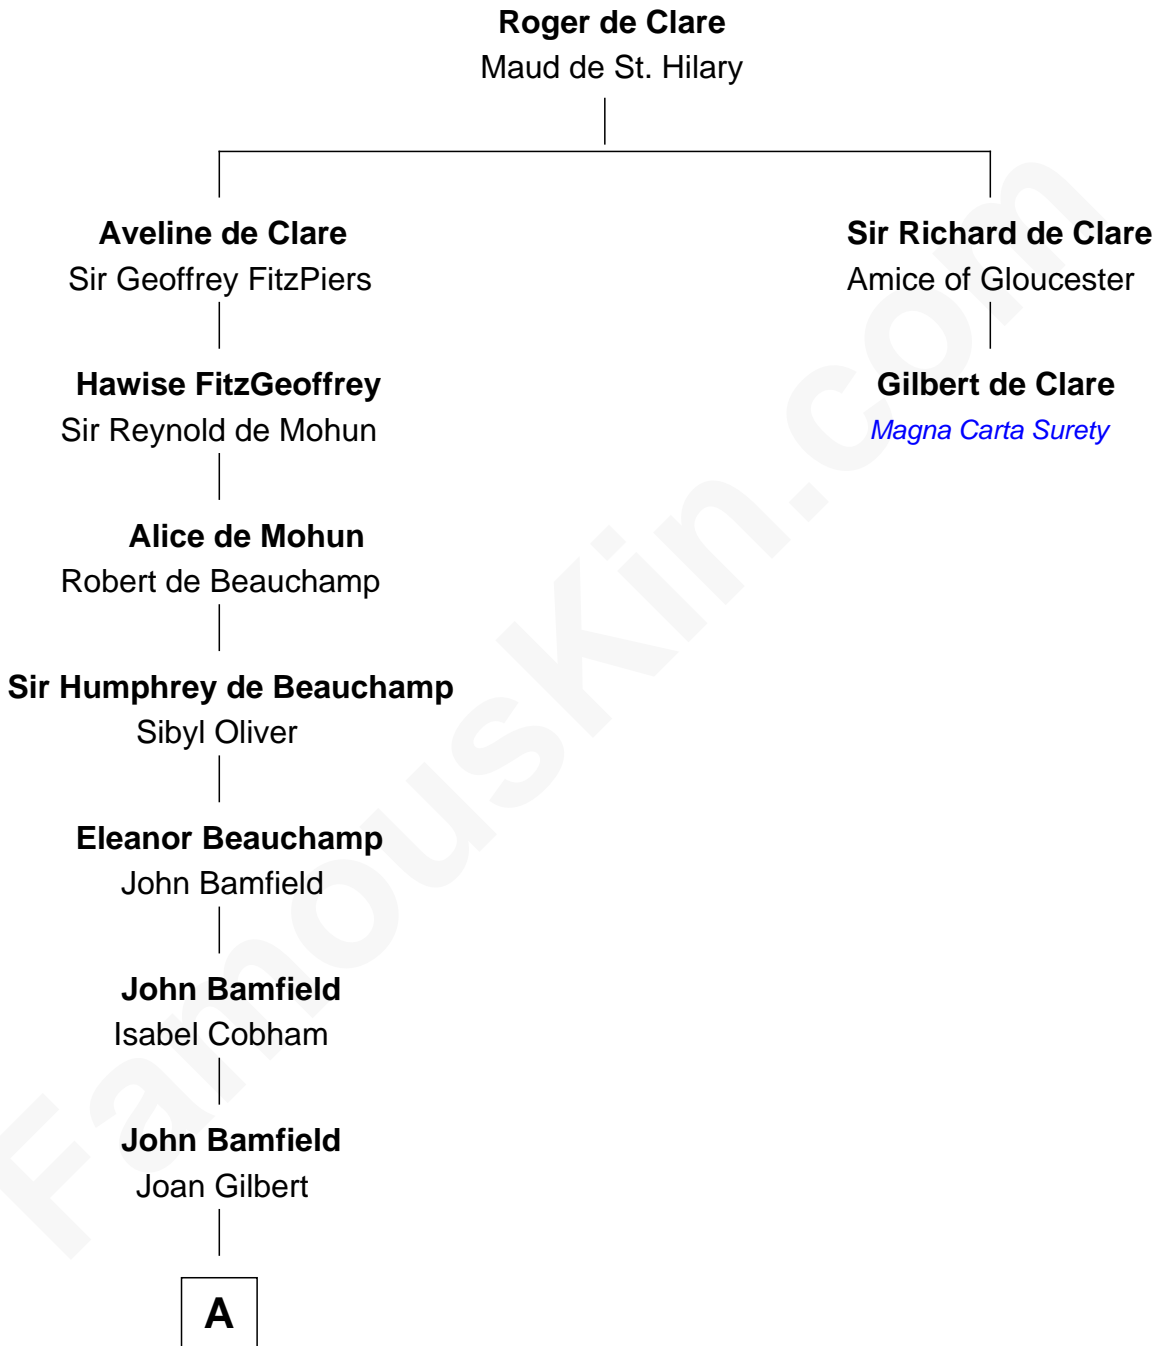

## Relationship Chart of

### Thomas Trowbridge

(c1600 - 1672/3) Great Migration Immigrant 1637

1st cousin 14 times removed of

**Gilbert de Clare**

*Magna Carta Surety*

**A**

Thomas Bamfield

Agnes Coplestone