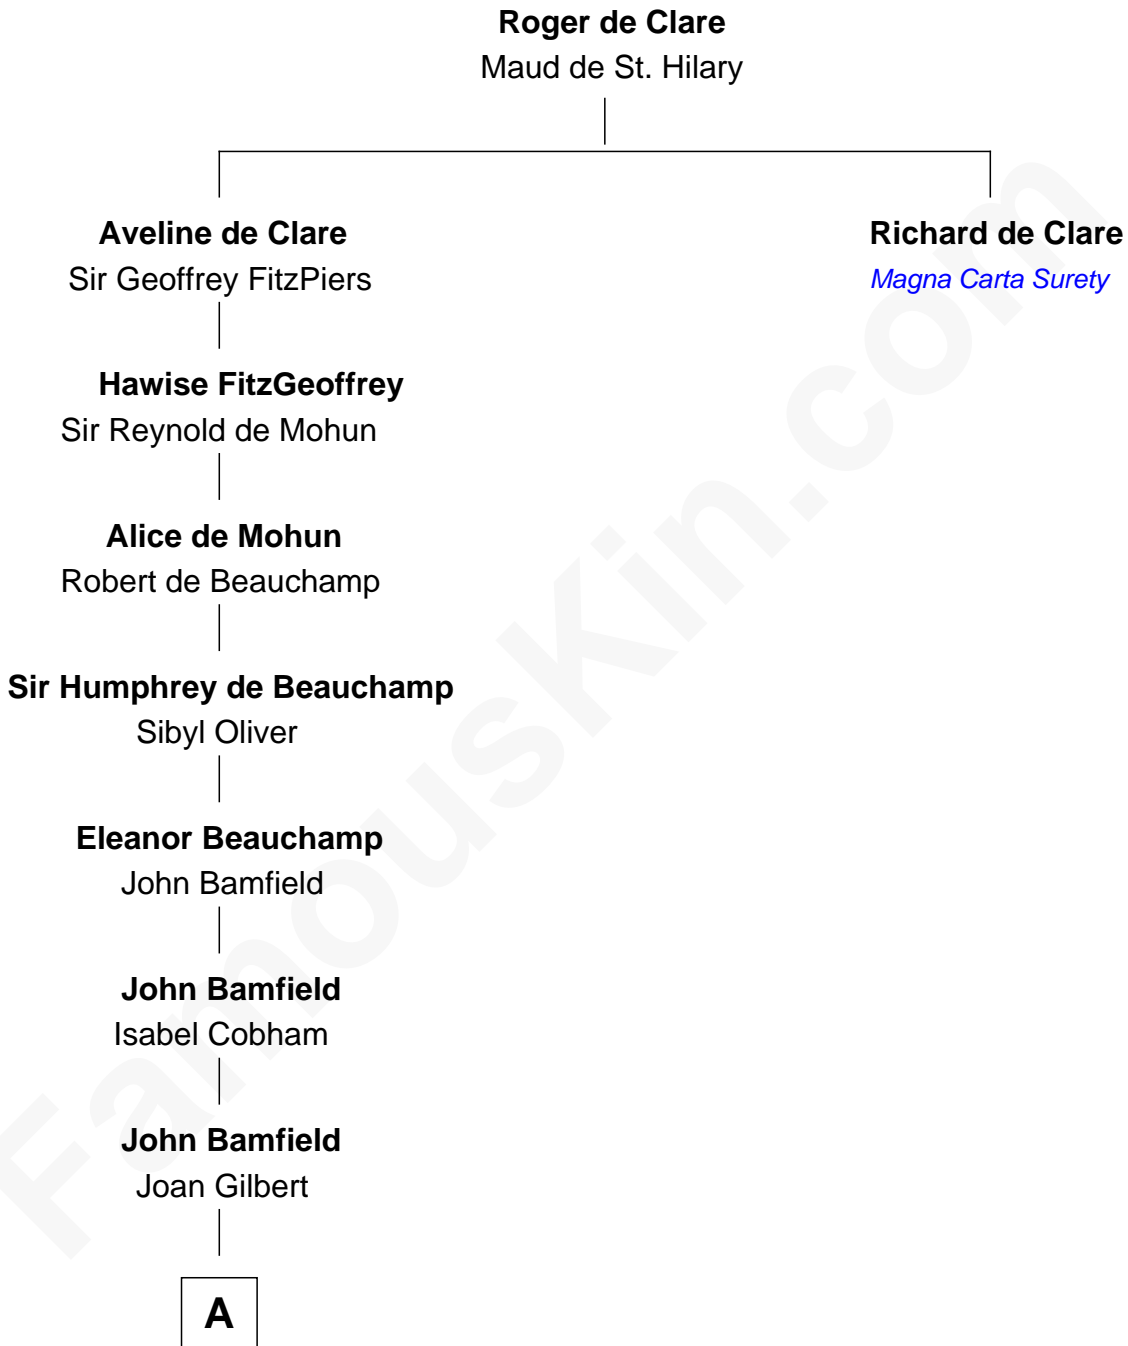

# FamousKin.com

## Relationship Chart of

### Thomas Trowbridge

(c1600 - 1672/3) Great Migration Immigrant 1637

13th great-grandnephew of

**Richard de Clare**  
*Magna Carta Surety*

**A**

Thomas Bamfield

Agnes Coplestone

Agnes Bamfield