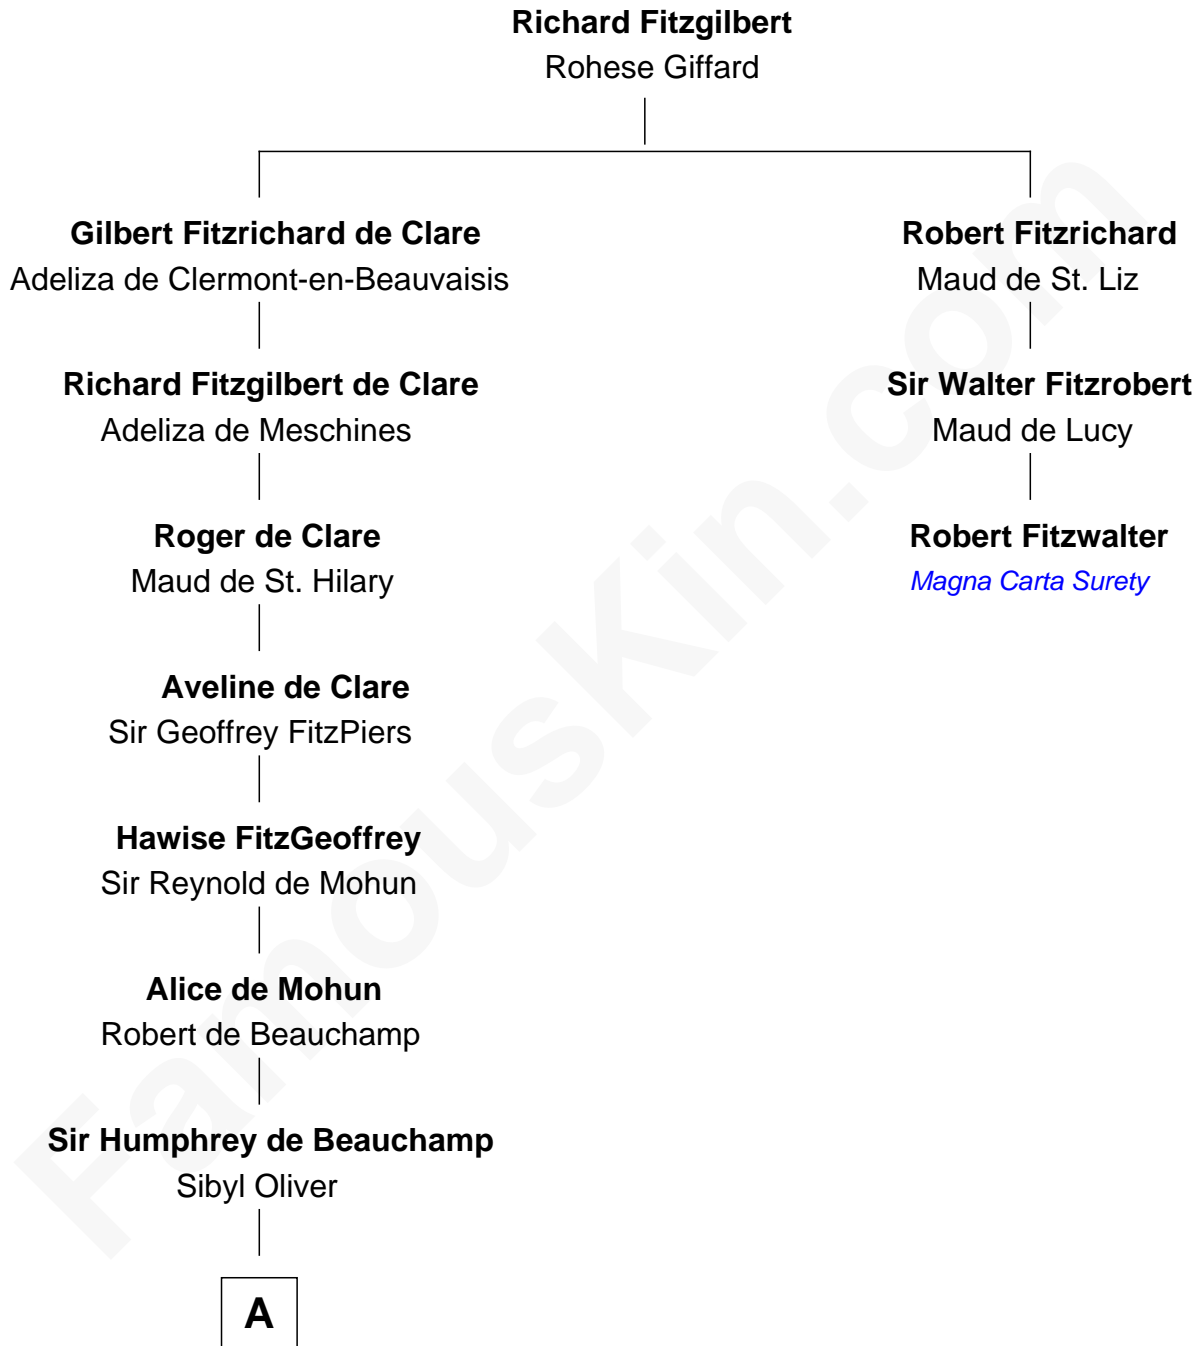

FamousKin.com

Relationship Chart of

Thomas Trowbridge

(c1600 - 1672/3) Great Migration Immigrant 1637

2nd cousin 16 times removed of

Robert Fitzwalter
Magna Carta Surety

B

—
Agnes Prowse
John Trowbridge

—
Thomas Trowbridge
Great Migration Immigrant 1637

FamousKin.com