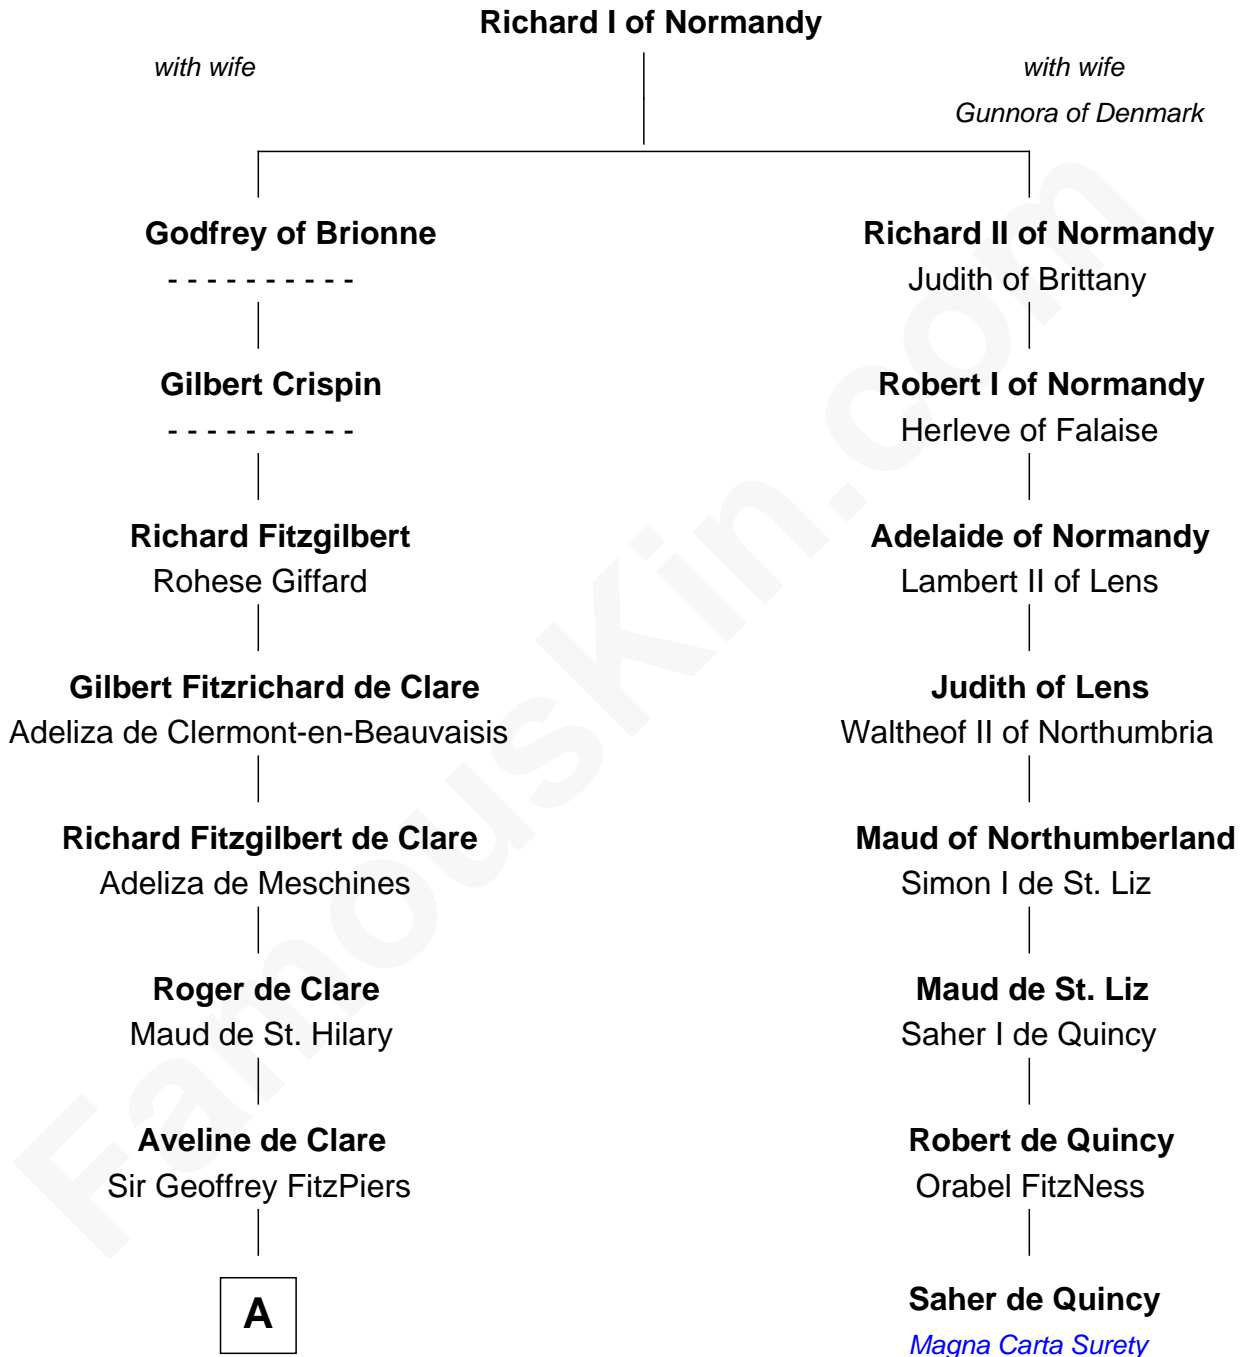

FamousKin.com

Relationship Chart of

Thomas Trowbridge

(c1600 - 1672/3) Great Migration Immigrant 1637

7th cousin 14 times removed of

Saher de Quincy
Magna Carta Surety

B

Robert Prowse

John Prowse

Alice White

John Prowse

Elizabeth Colwick

Agnes Prowse

John Trowbridge

Thomas Trowbridge

Great Migration Immigrant 1637