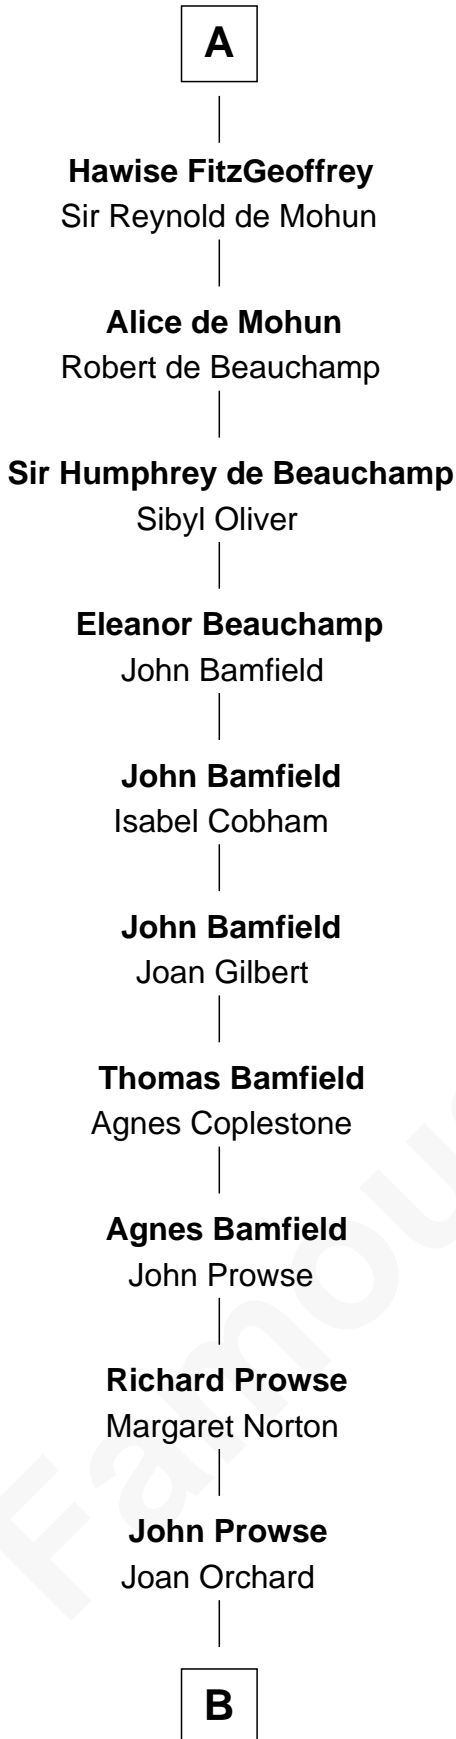

FamousKin.com

Relationship Chart of

Thomas Trowbridge

(c1600 - 1672/3) Great Migration Immigrant 1637

7th cousin 14 times removed of

Saher de Quincy
Magna Carta Surety

B

Robert Prowse

John Prowse

Alice White

John Prowse

Elizabeth Colwick

Agnes Prowse

John Trowbridge

Thomas Trowbridge

Great Migration Immigrant 1637