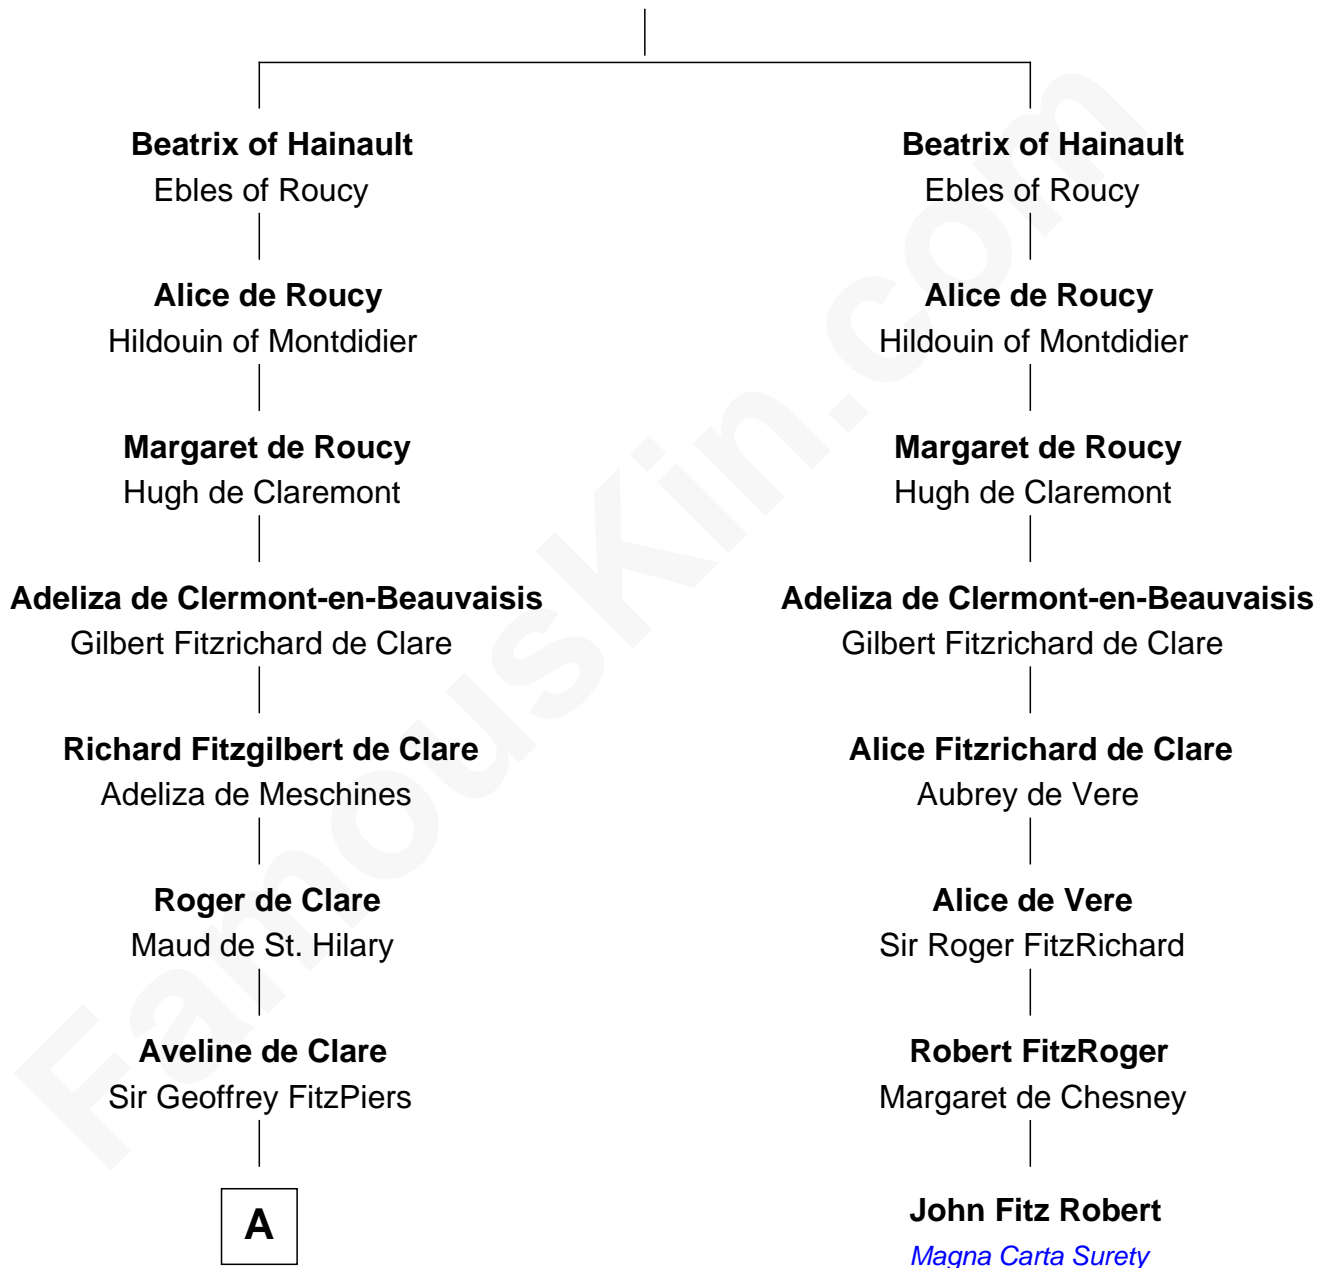

FamousKin.com

Relationship Chart of

Thomas Trowbridge

(c1600 - 1672/3) Great Migration Immigrant 1637

7th cousin 14 times removed of

John Fitz Robert
Magna Carta Surety

Rainier IV of Hainault
Hedwig of France

B

Robert Prowse

John Prowse

Alice White

John Prowse

Elizabeth Colwick

Agnes Prowse

John Trowbridge

Thomas Trowbridge

Great Migration Immigrant 1637

FamousKin.com