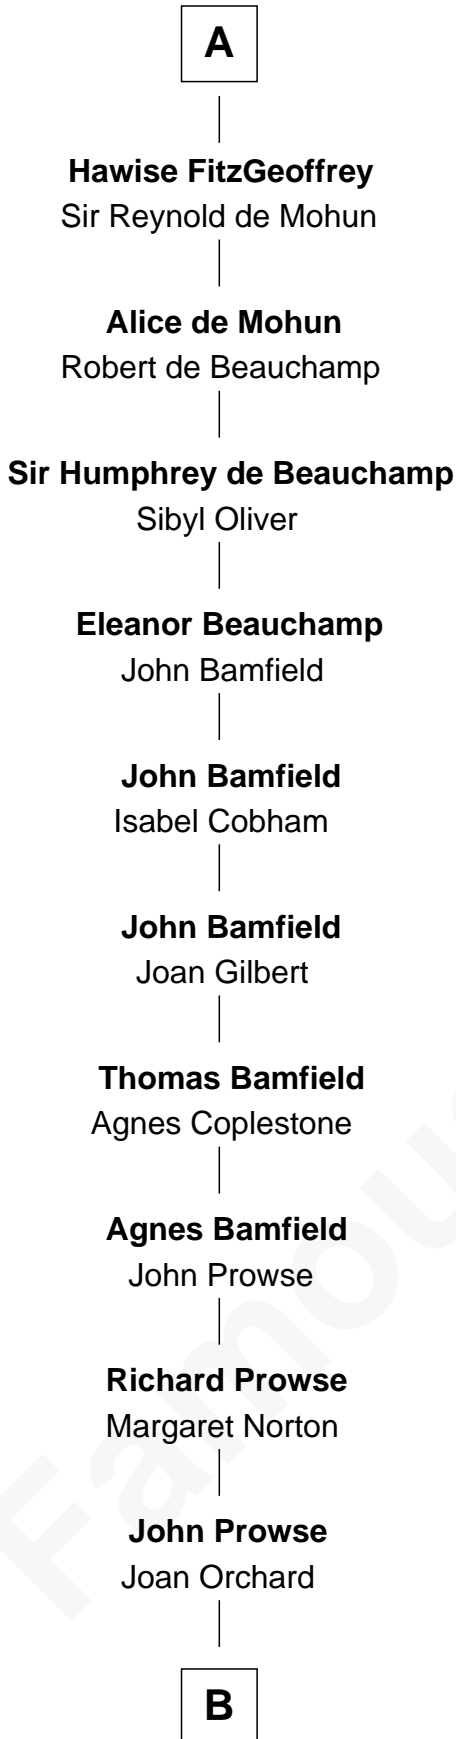

FamousKin.com

Relationship Chart of

Thomas Trowbridge

(c1600 - 1672/3) Great Migration Immigrant 1637

7th cousin 14 times removed of

John Fitz Robert
Magna Carta Surety

Rainier IV of Hainault
Hedwig of France

B

Robert Prowse

John Prowse

Alice White

John Prowse

Elizabeth Colwick

Agnes Prowse

John Trowbridge

Thomas Trowbridge

Great Migration Immigrant 1637

FamousKin.com