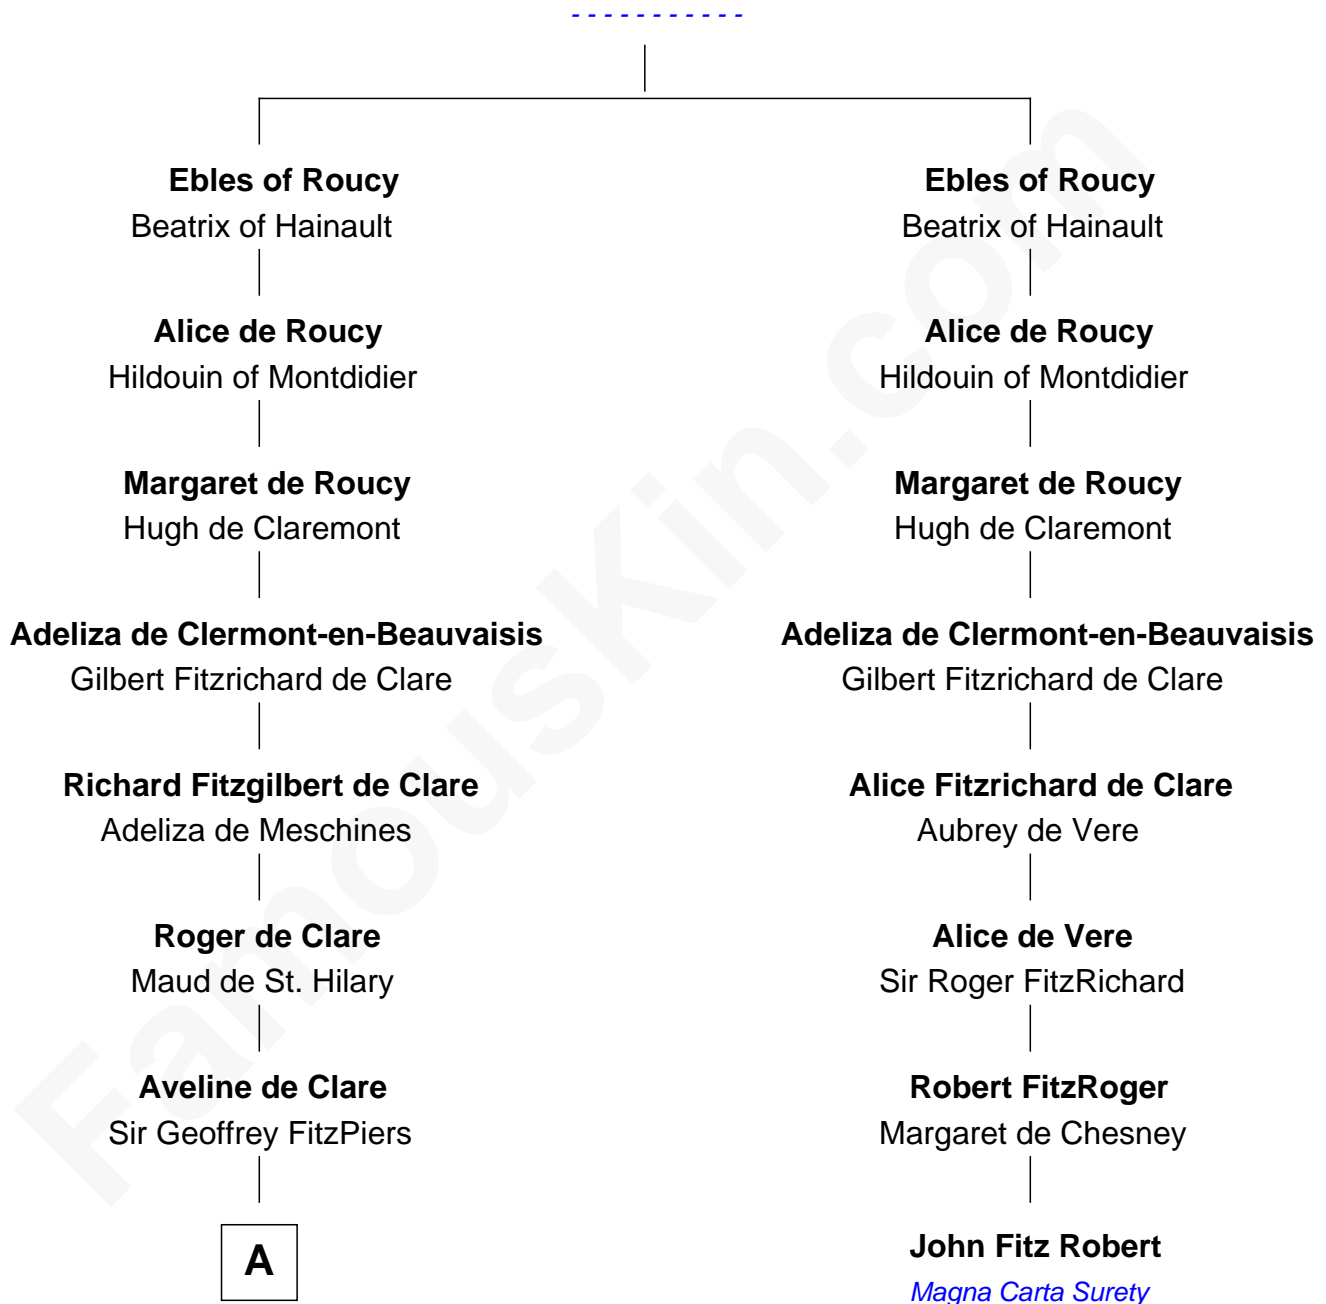

FamousKin.com

Relationship Chart of

Thomas Trowbridge

(c1600 - 1672/3) Great Migration Immigrant 1637

7th cousin 14 times removed of

John Fitz Robert
Magna Carta Surety

Giselbert de Roucy

B

Great Migration Immigrant 1637

FamousKin.com