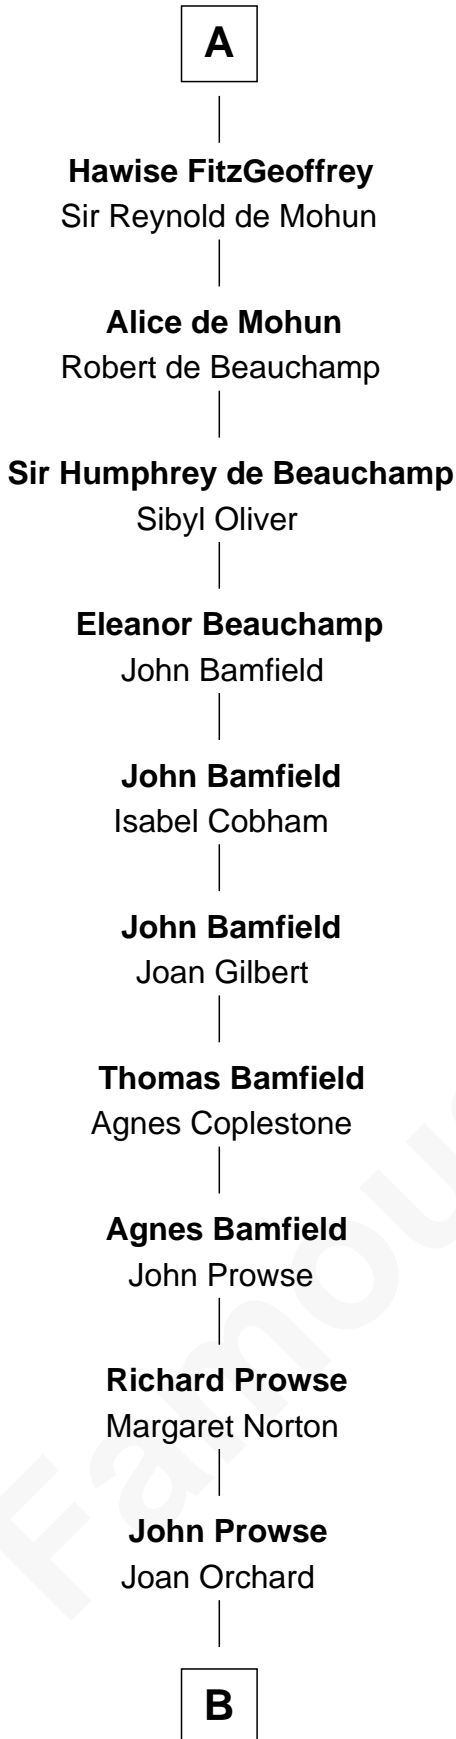

FamousKin.com

Relationship Chart of

Thomas Trowbridge

(c1600 - 1672/3) Great Migration Immigrant 1637

7th cousin 14 times removed of

John Fitz Robert
Magna Carta Surety

Giselbert de Roucy

B

Robert Prowse

John Prowse

Alice White

John Prowse

Elizabeth Colwick

Agnes Prowse

John Trowbridge

Thomas Trowbridge

Great Migration Immigrant 1637

FamousKin.com