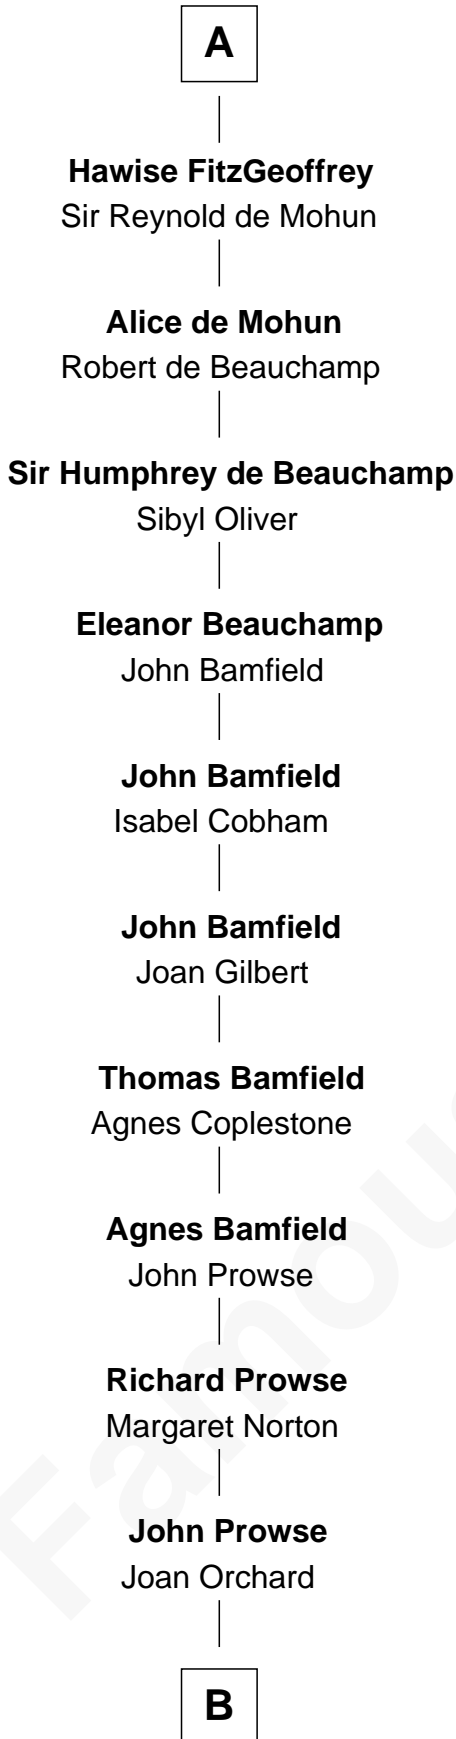

FamousKin.com

Relationship Chart of

Thomas Trowbridge

(c1600 - 1672/3) Great Migration Immigrant 1637

7th cousin 14 times removed of

John Fitz Robert
Magna Carta Surety

Richard I of Normandy

B

Robert Prowse

John Prowse

Alice White

John Prowse

Elizabeth Colwick

Agnes Prowse

John Trowbridge

Thomas Trowbridge

Great Migration Immigrant 1637

FamousKin.com