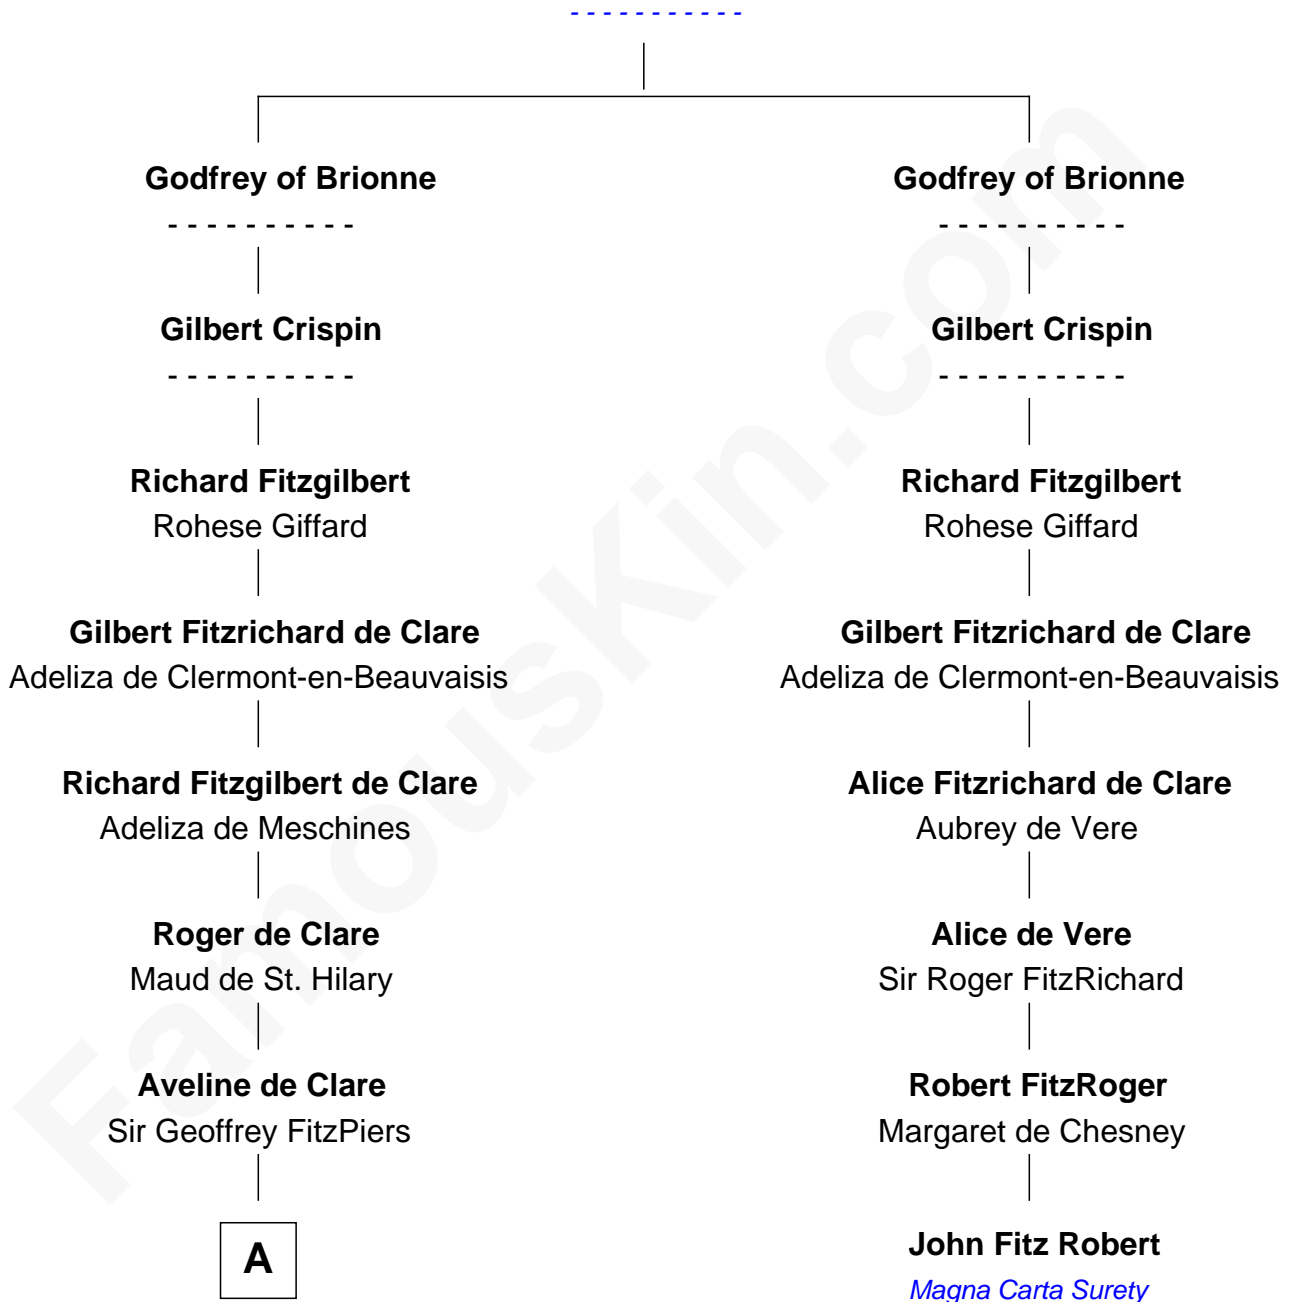

FamousKin.com

Relationship Chart of

Thomas Trowbridge

(c1600 - 1672/3) Great Migration Immigrant 1637

7th cousin 14 times removed of

John Fitz Robert
Magna Carta Surety

Richard I of Normandy

B

Great Migration Immigrant 1637

FamousKin.com