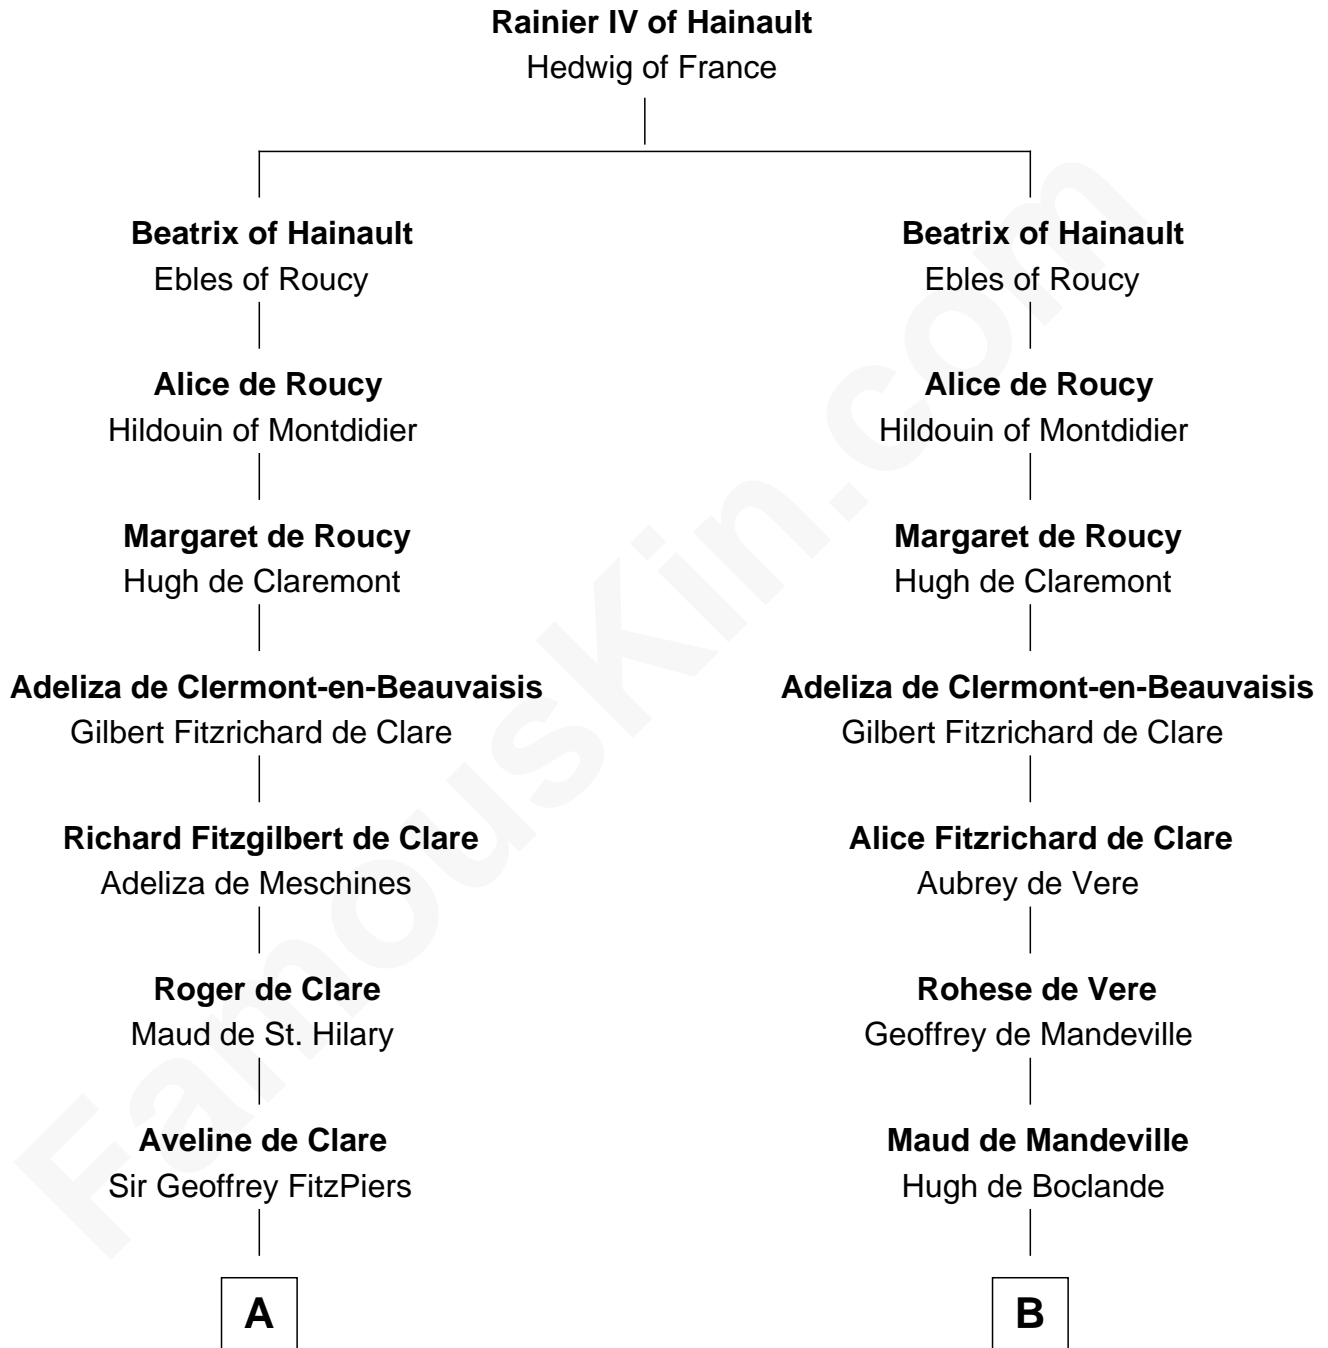

FamousKin.com

Relationship Chart of

Thomas Trowbridge

(c1600 - 1672/3) Great Migration Immigrant 1637

8th cousin 13 times removed of

William de Lanvalley
Magna Carta Surety

C

Robert Prowse

John Prowse

Alice White

John Prowse

Elizabeth Colwick

Agnes Prowse

John Trowbridge

Thomas Trowbridge

Great Migration Immigrant 1637