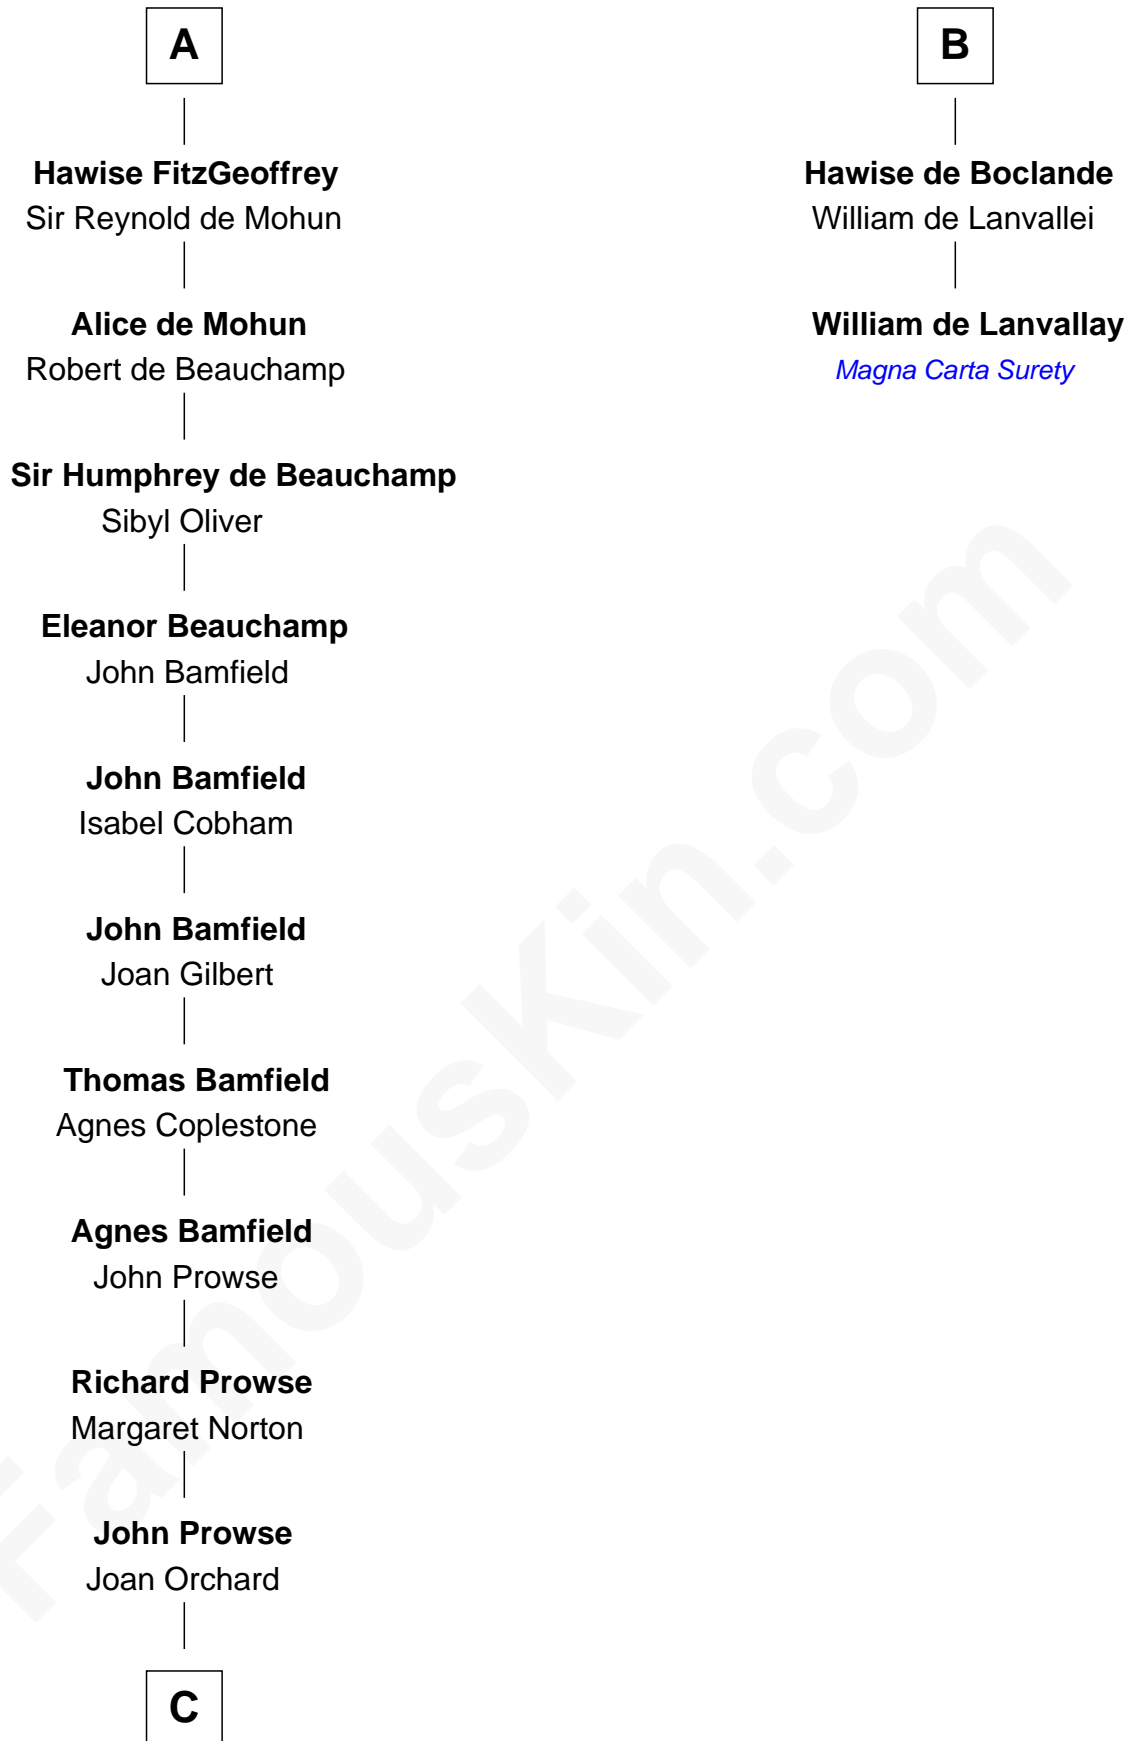

FamousKin.com

Relationship Chart of

Thomas Trowbridge

(c1600 - 1672/3) Great Migration Immigrant 1637

8th cousin 13 times removed of

William de Lanvalley
Magna Carta Surety

C

Robert Prowse

John Prowse

Alice White

John Prowse

Elizabeth Colwick

Agnes Prowse

John Trowbridge

Thomas Trowbridge

Great Migration Immigrant 1637