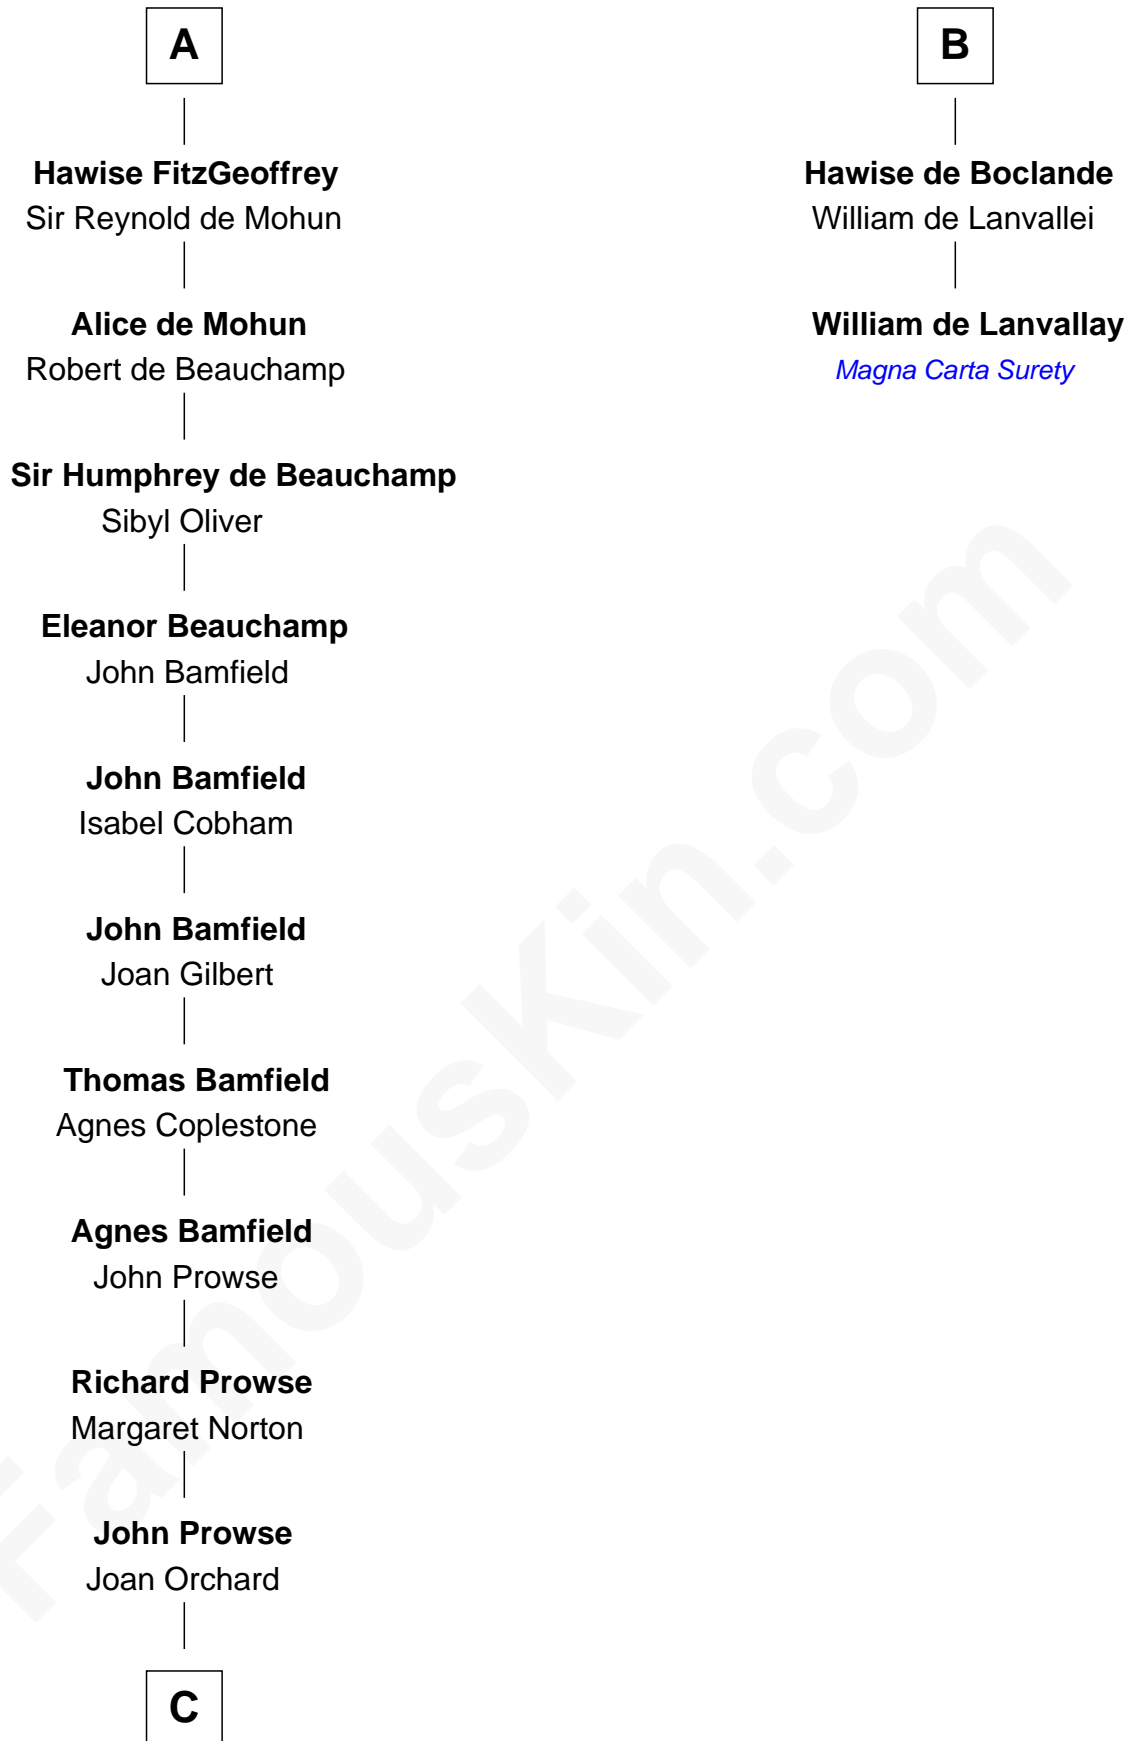

FamousKin.com

Relationship Chart of

Thomas Trowbridge

(c1600 - 1672/3) Great Migration Immigrant 1637

8th cousin 13 times removed of

William de Lanvallay
Magna Carta Surety

Giselbert de Roucy

C

Great Migration Immigrant 1637

FamousKin.com