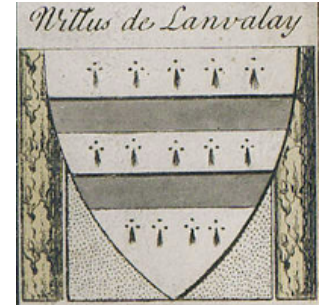

FamousKin.com

Relationship Chart of

Thomas Trowbridge

(c1600 - 1672/3) Great Migration Immigrant 1637

8th cousin 13 times removed of

William de Lanvallay
Magna Carta Surety

Giselbert de Roucy

C