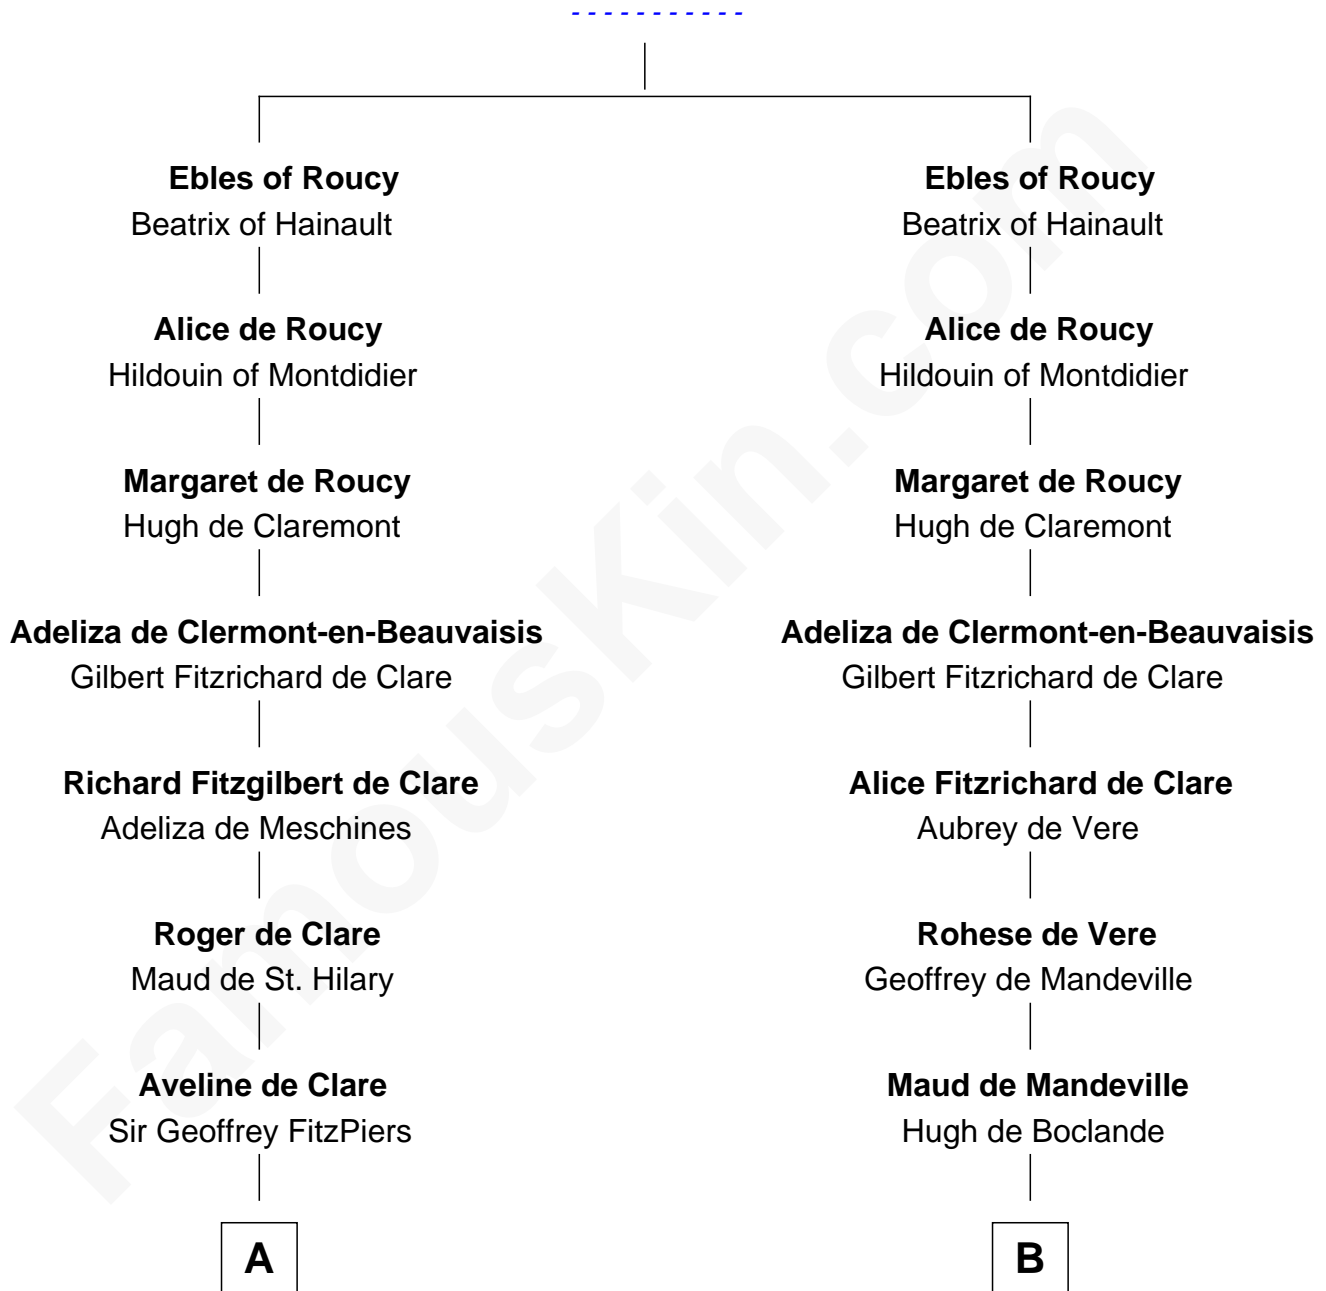

FamousKin.com

Relationship Chart of

Thomas Trowbridge

(c1600 - 1672/3) Great Migration Immigrant 1637

8th cousin 13 times removed of

William de Lanvallay
Magna Carta Surety

Giselbert de Roucy

C

Great Migration Immigrant 1637

FamousKin.com