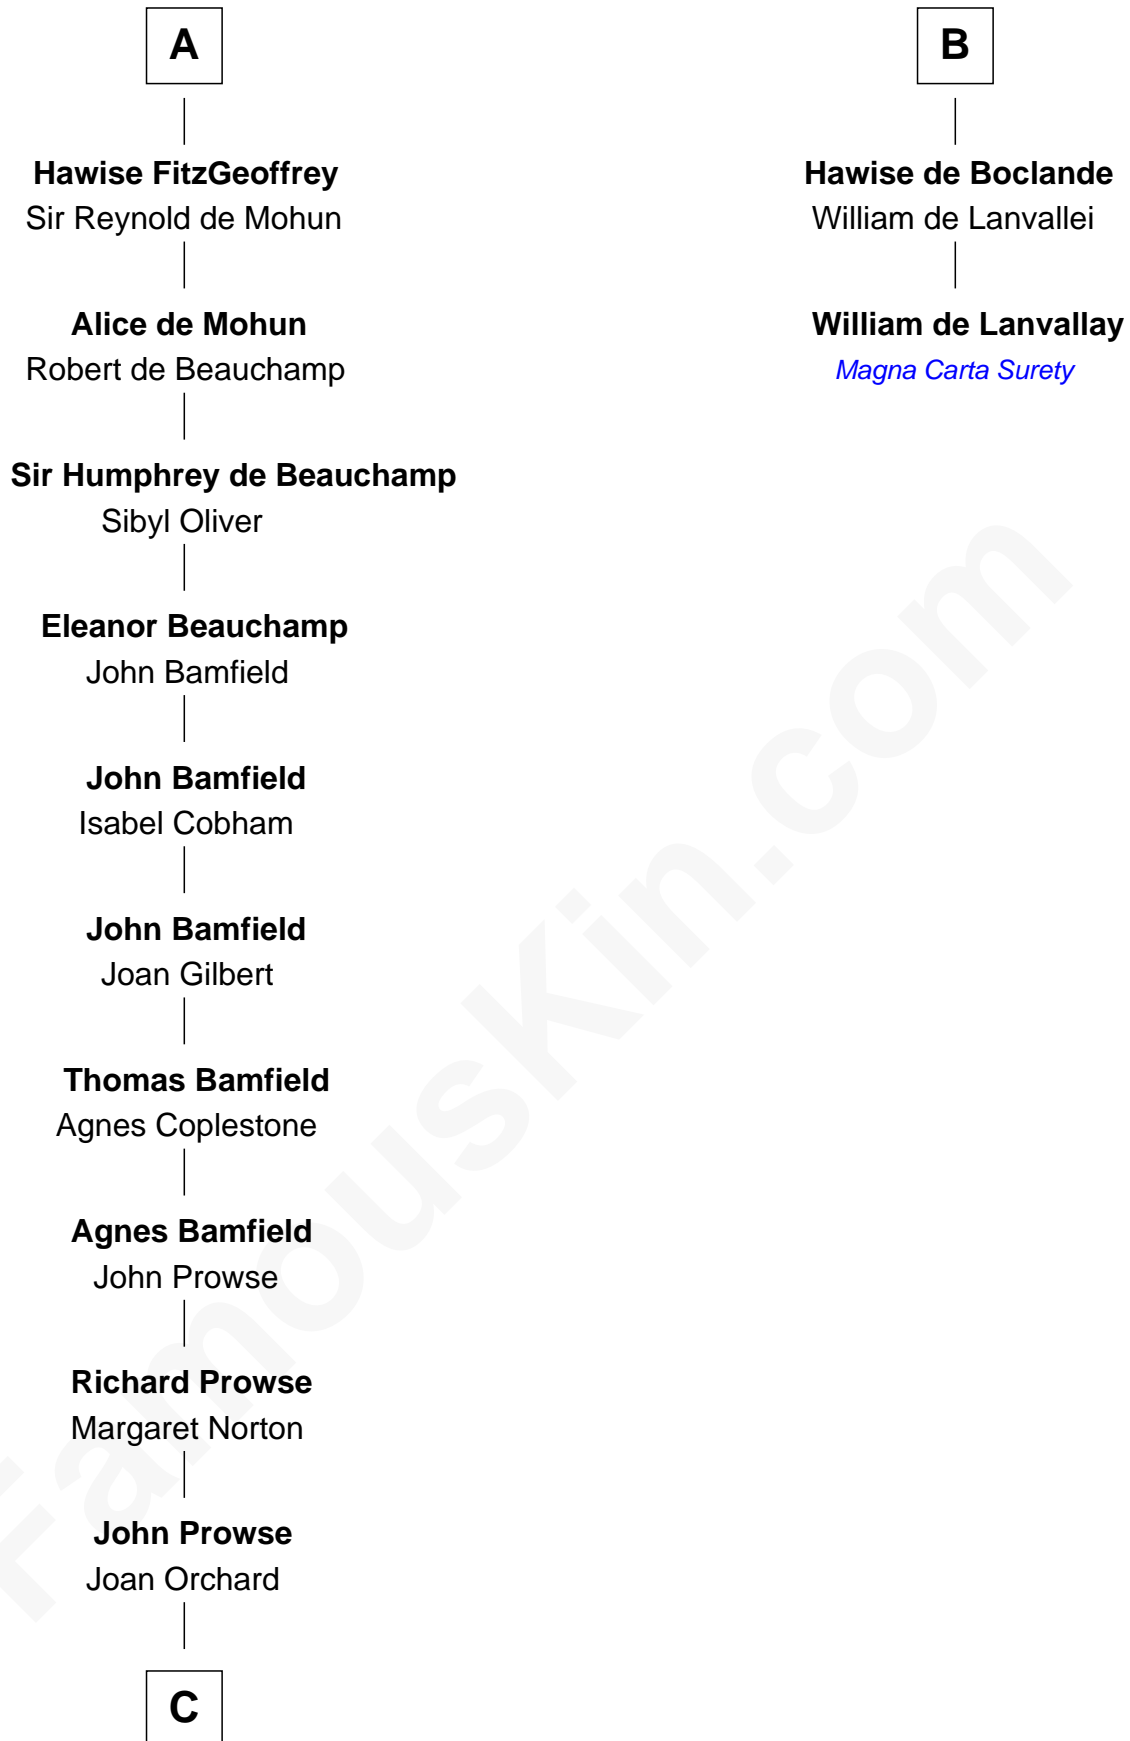

FamousKin.com

Relationship Chart of

Thomas Trowbridge

(c1600 - 1672/3) Great Migration Immigrant 1637

8th cousin 13 times removed of

William de Lanvallay
Magna Carta Surety

Richard I of Normandy

C

Great Migration Immigrant 1637

FamousKin.com