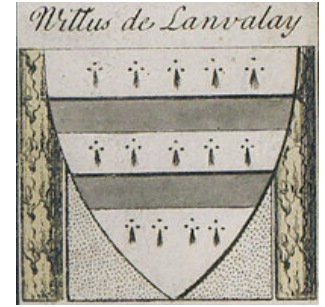

FamousKin.com

Relationship Chart of

Thomas Trowbridge

(c1600 - 1672/3) Great Migration Immigrant 1637

8th cousin 13 times removed of

William de Lanvallay
Magna Carta Surety

Richard I of Normandy

C