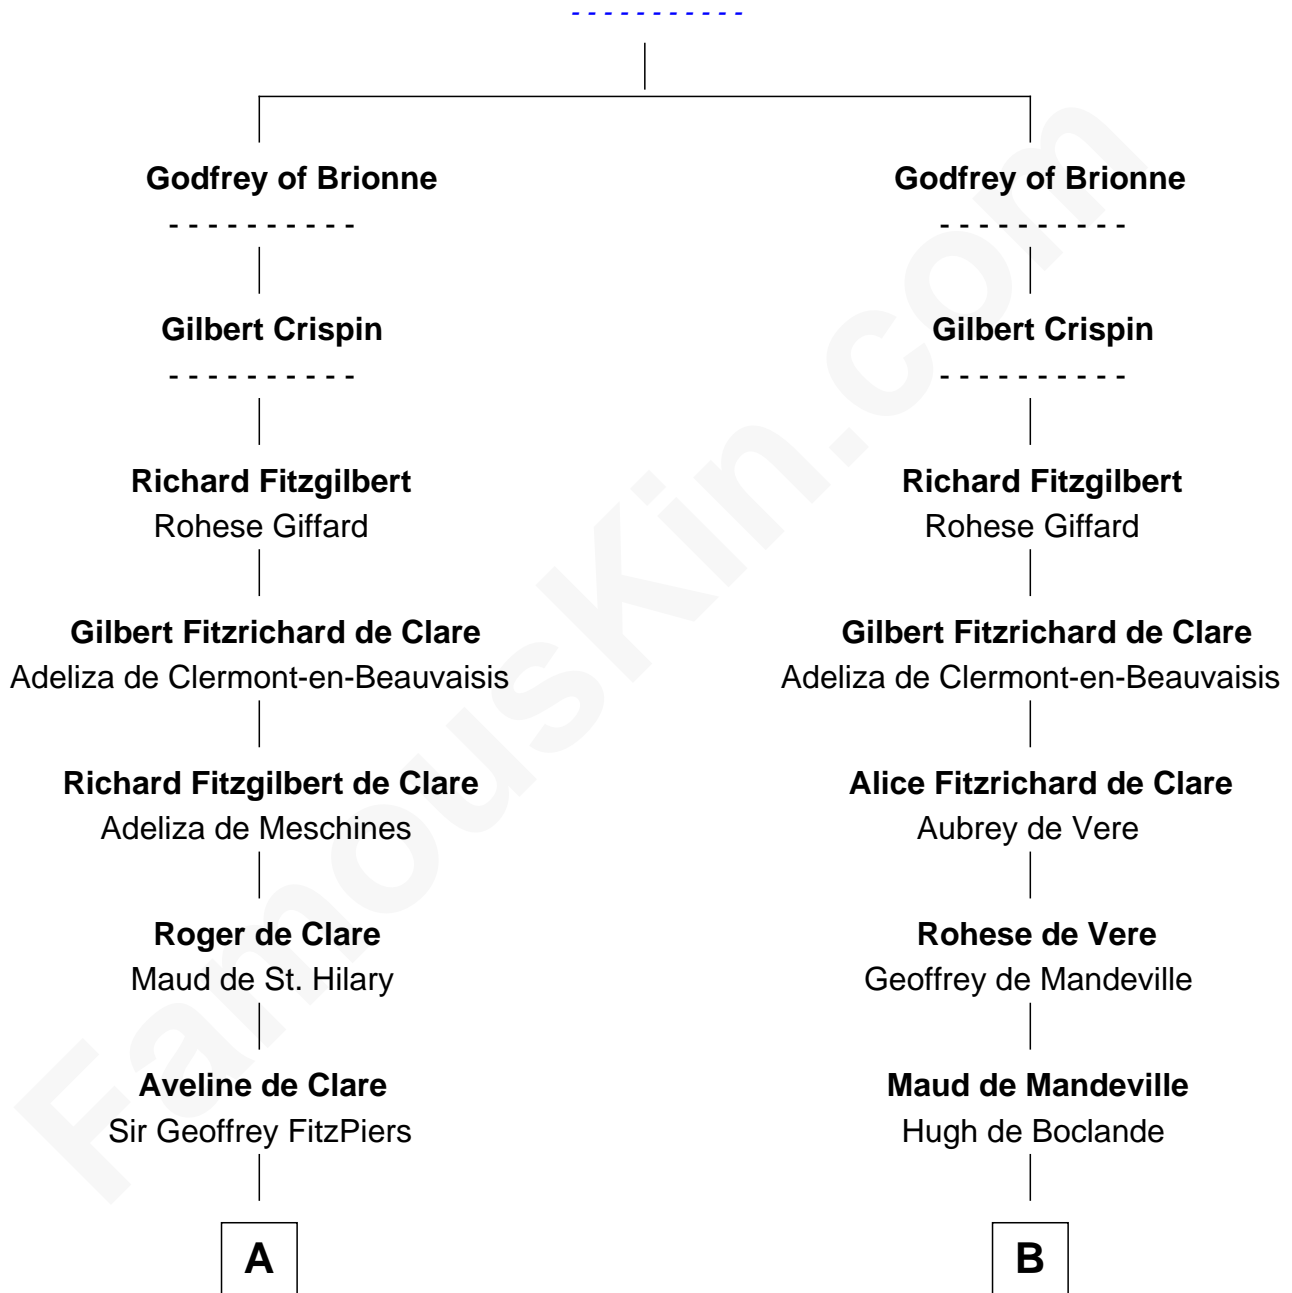

FamousKin.com

Relationship Chart of

Thomas Trowbridge

(c1600 - 1672/3) Great Migration Immigrant 1637

8th cousin 13 times removed of

William de Lanvallay
Magna Carta Surety

Richard I of Normandy

C

Robert Prowse

John Prowse

Alice White

John Prowse

Elizabeth Colwick

Agnes Prowse

John Trowbridge

Thomas Trowbridge

Great Migration Immigrant 1637

FamousKin.com