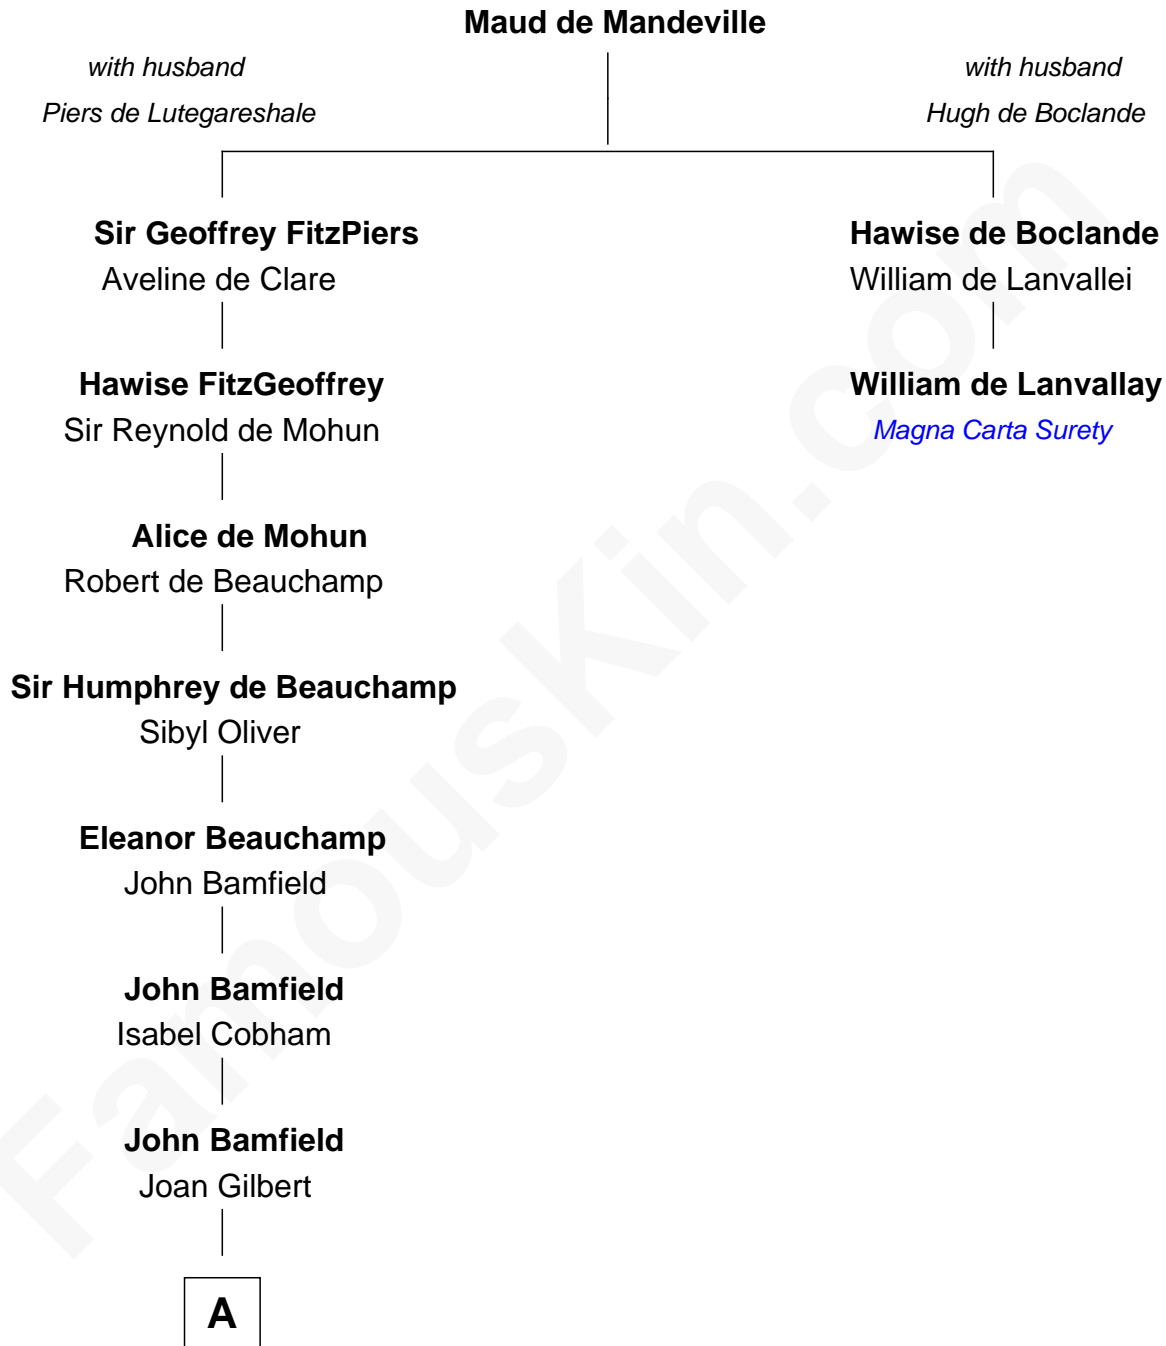

FamousKin.com

Relationship Chart of

Thomas Trowbridge

(c1600 - 1672/3) Great Migration Immigrant 1637

1st cousin 14 times removed of

William de Lanvallay
Magna Carta Surety

A

Thomas Bamfield

Agnes Coplestone

Agnes Bamfield

John Prowse

Richard Prowse

Margaret Norton

John Prowse

Joan Orchard

Robert Prowse

John Prowse

Alice White

John Prowse

Elizabeth Colwick

Agnes Prowse

John Trowbridge

Thomas Trowbridge

Great Migration Immigrant 1637