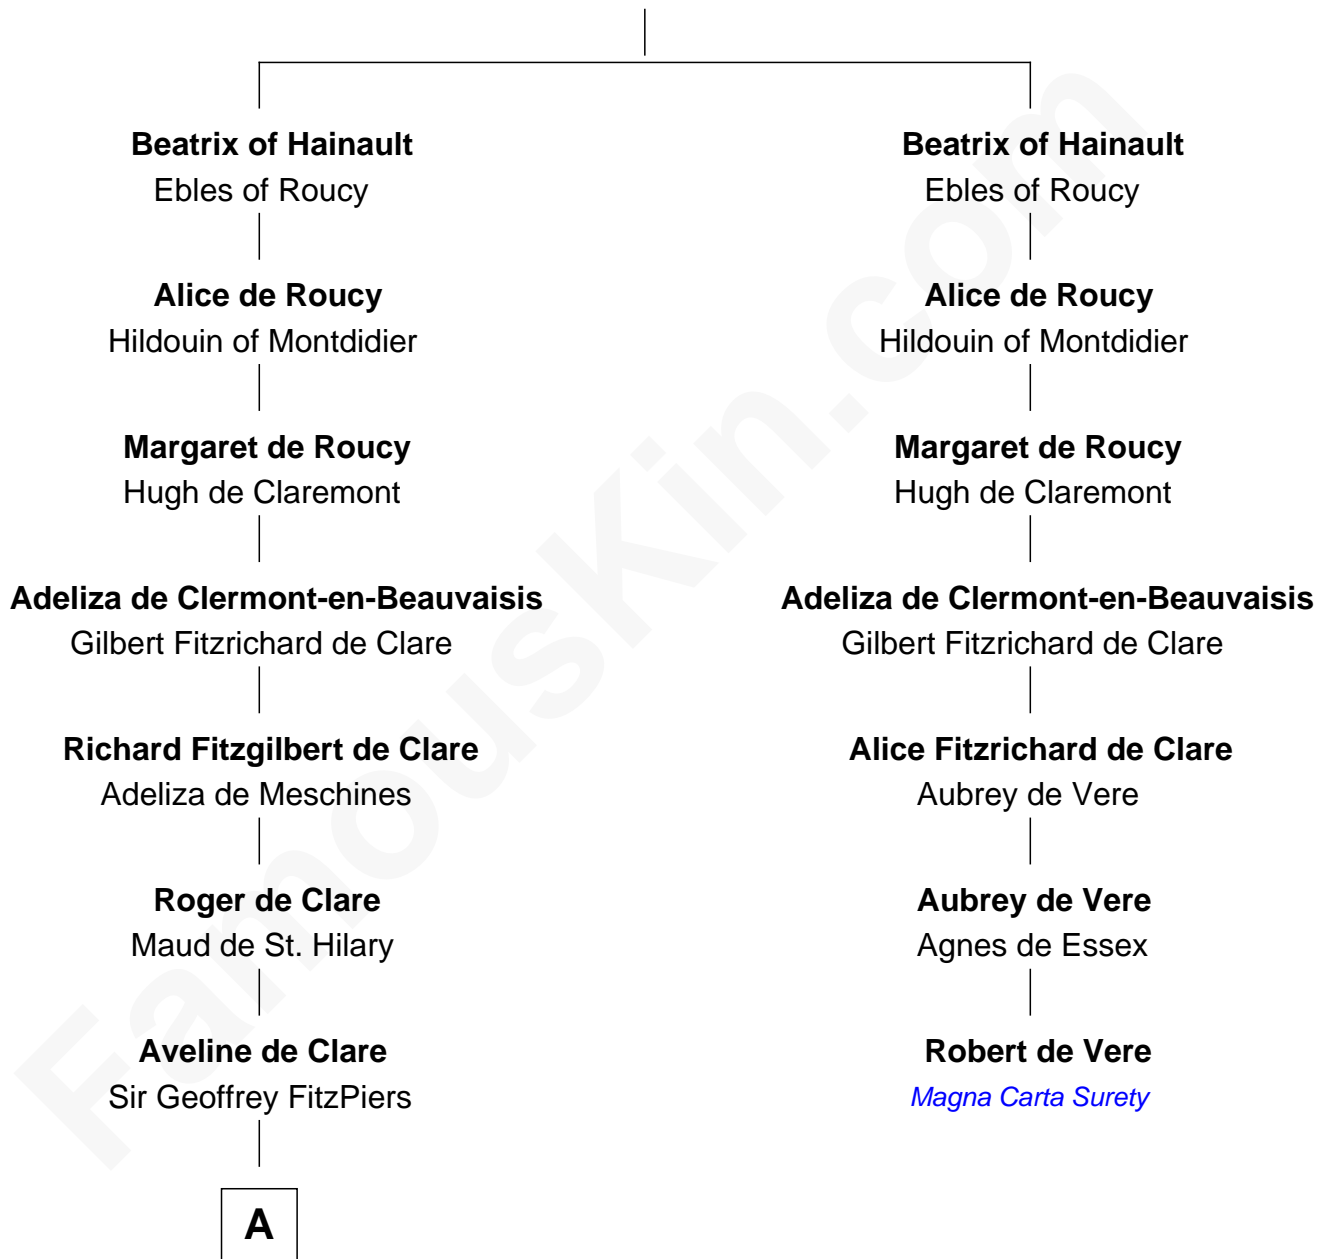

FamousKin.com

Relationship Chart of

Thomas Trowbridge

(c1600 - 1672/3) Great Migration Immigrant 1637

6th cousin 15 times removed of

Robert de Vere

Magna Carta Surety

Rainier IV of Hainault

Hedwig of France

B

Robert Prowse

John Prowse

Alice White

John Prowse

Elizabeth Colwick

Agnes Prowse

John Trowbridge

Thomas Trowbridge

Great Migration Immigrant 1637

FamousKin.com