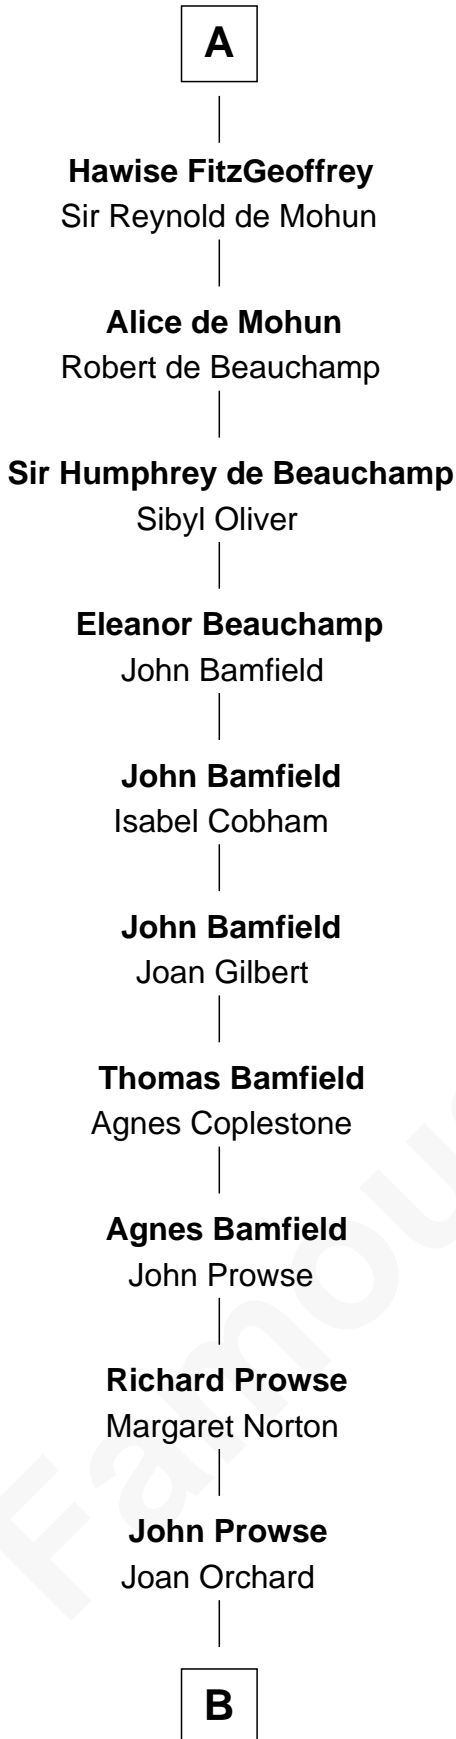

FamousKin.com

Relationship Chart of

Thomas Trowbridge

(c1600 - 1672/3) Great Migration Immigrant 1637

6th cousin 15 times removed of

Robert de Vere

Magna Carta Surety

Rainier IV of Hainault

Hedwig of France

B

Robert Prowse

John Prowse

Alice White

John Prowse

Elizabeth Colwick

Agnes Prowse

John Trowbridge

Thomas Trowbridge

Great Migration Immigrant 1637

FamousKin.com