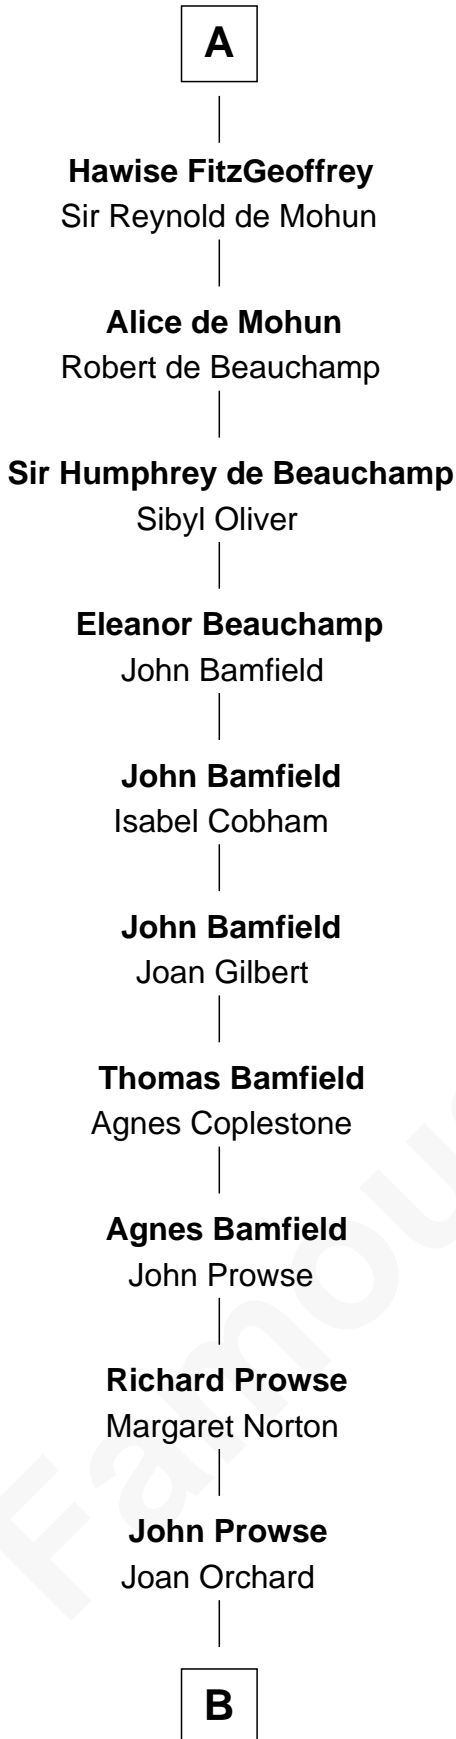

## Relationship Chart of

### Thomas Trowbridge

(c1600 - 1672/3) Great Migration Immigrant 1637

6th cousin 15 times removed of

**Robert de Vere**

*Magna Carta Surety*

**Giselbert de Roucy**

**B**

Robert Prowse

-----

John Prowse

Alice White

John Prowse

Elizabeth Colwick

Agnes Prowse

John Trowbridge

Thomas Trowbridge

*Great Migration Immigrant 1637*

FamousKin.com