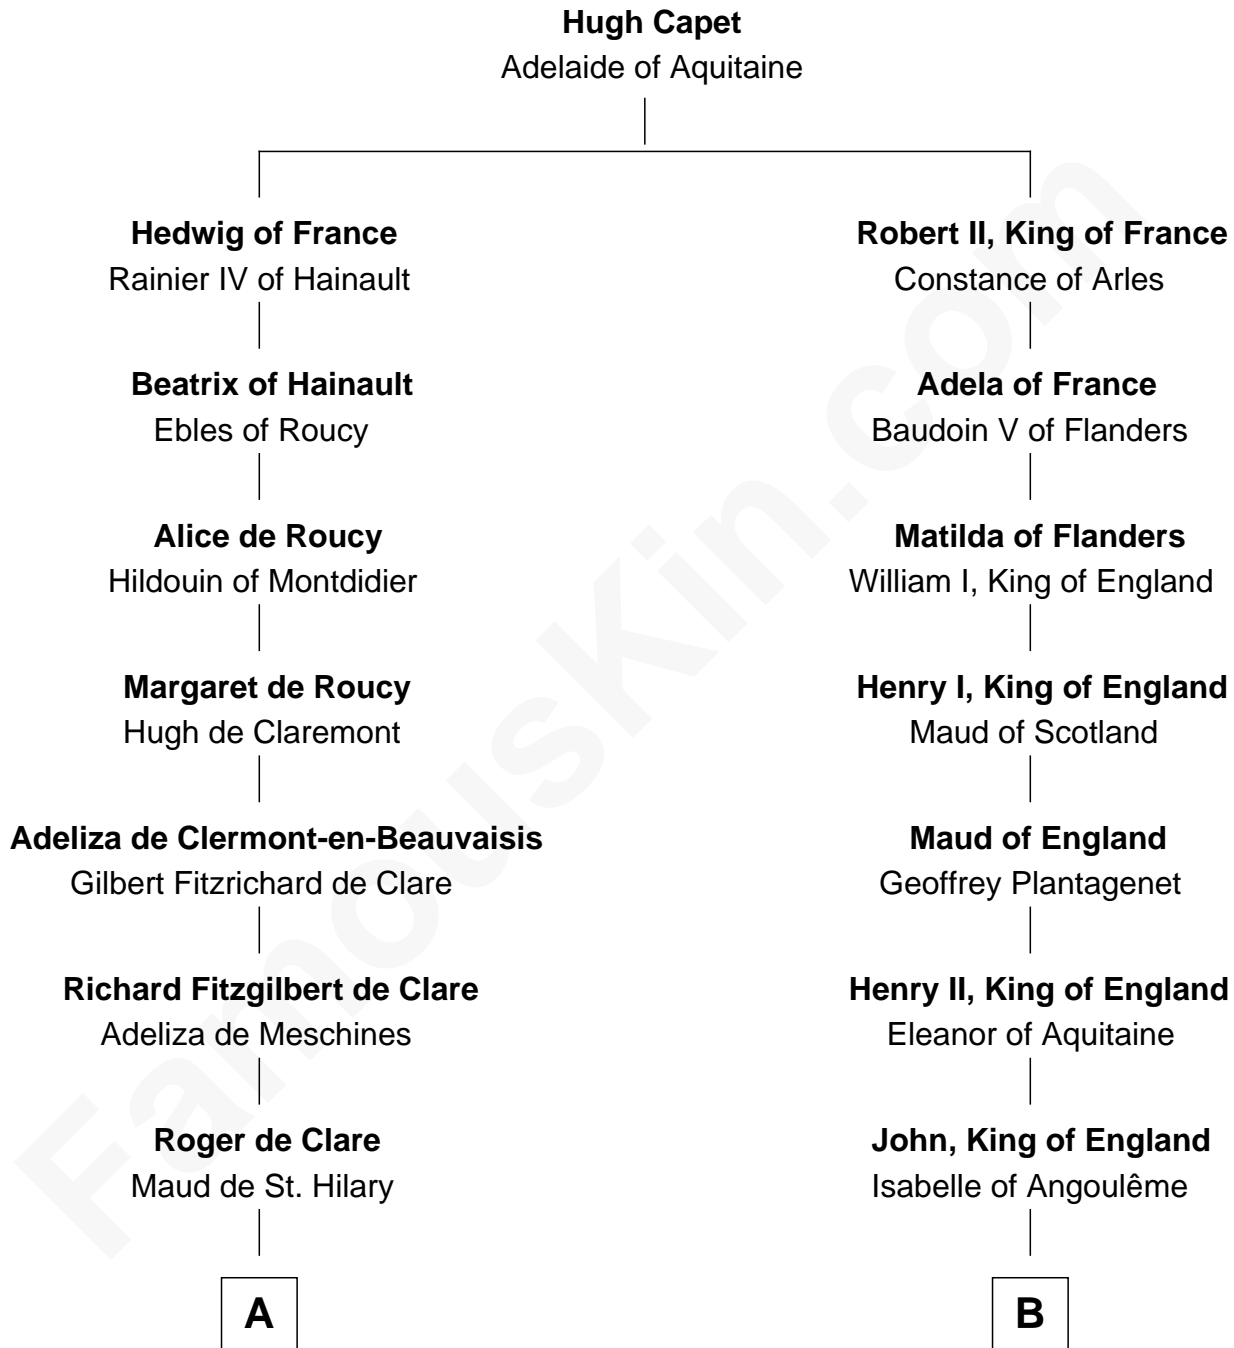

FamousKin.com Relationship Chart of

Robert Prowse
(c1475 - 1529)

16th cousin 2 times removed of

King Henry VIII
King of England

C

—
John Prowse

Joan Orchard

—
Robert Prowse

(c1475 - 1529)

FamousKin.com