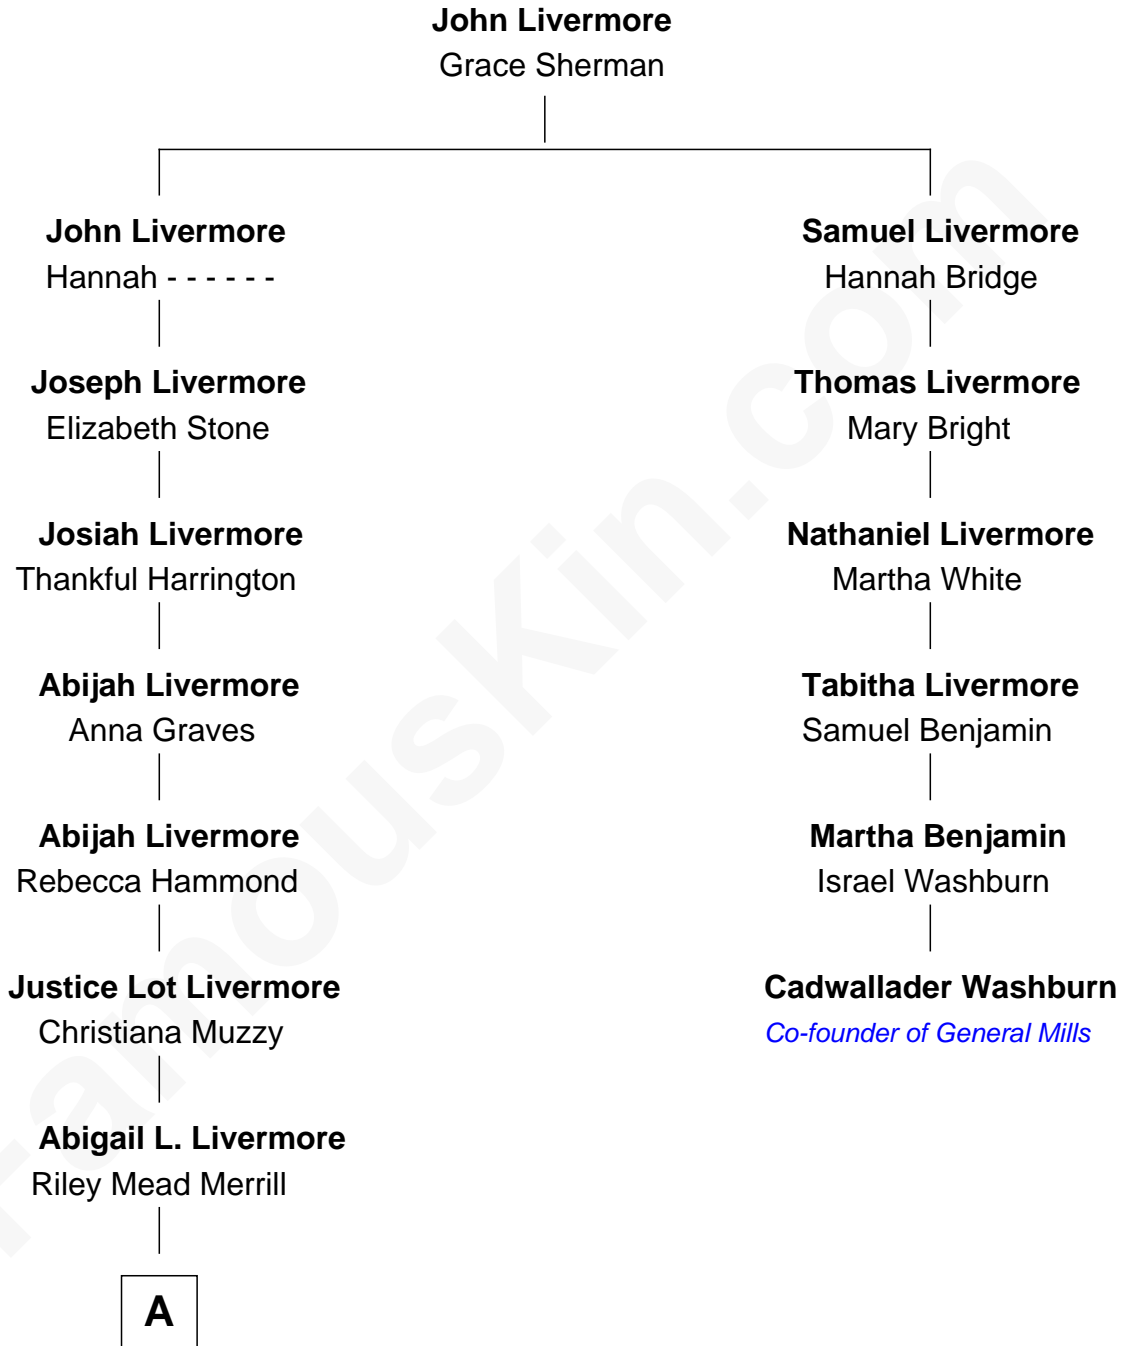

FamousKin.com Relationship Chart of

Charles Edward Merrill

Co-Founder of Merrill Lynch & Company

5th cousin 3 times removed of

Cadwallader Washburn

Co-founder of General Mills and 11th Governor of Wisconsin

A

Dr. Charles Morton Merrill

Octavia Wilson

Charles Edward Merrill

Co-Founder of Merrill Lynch & Co.

FamousKin.com