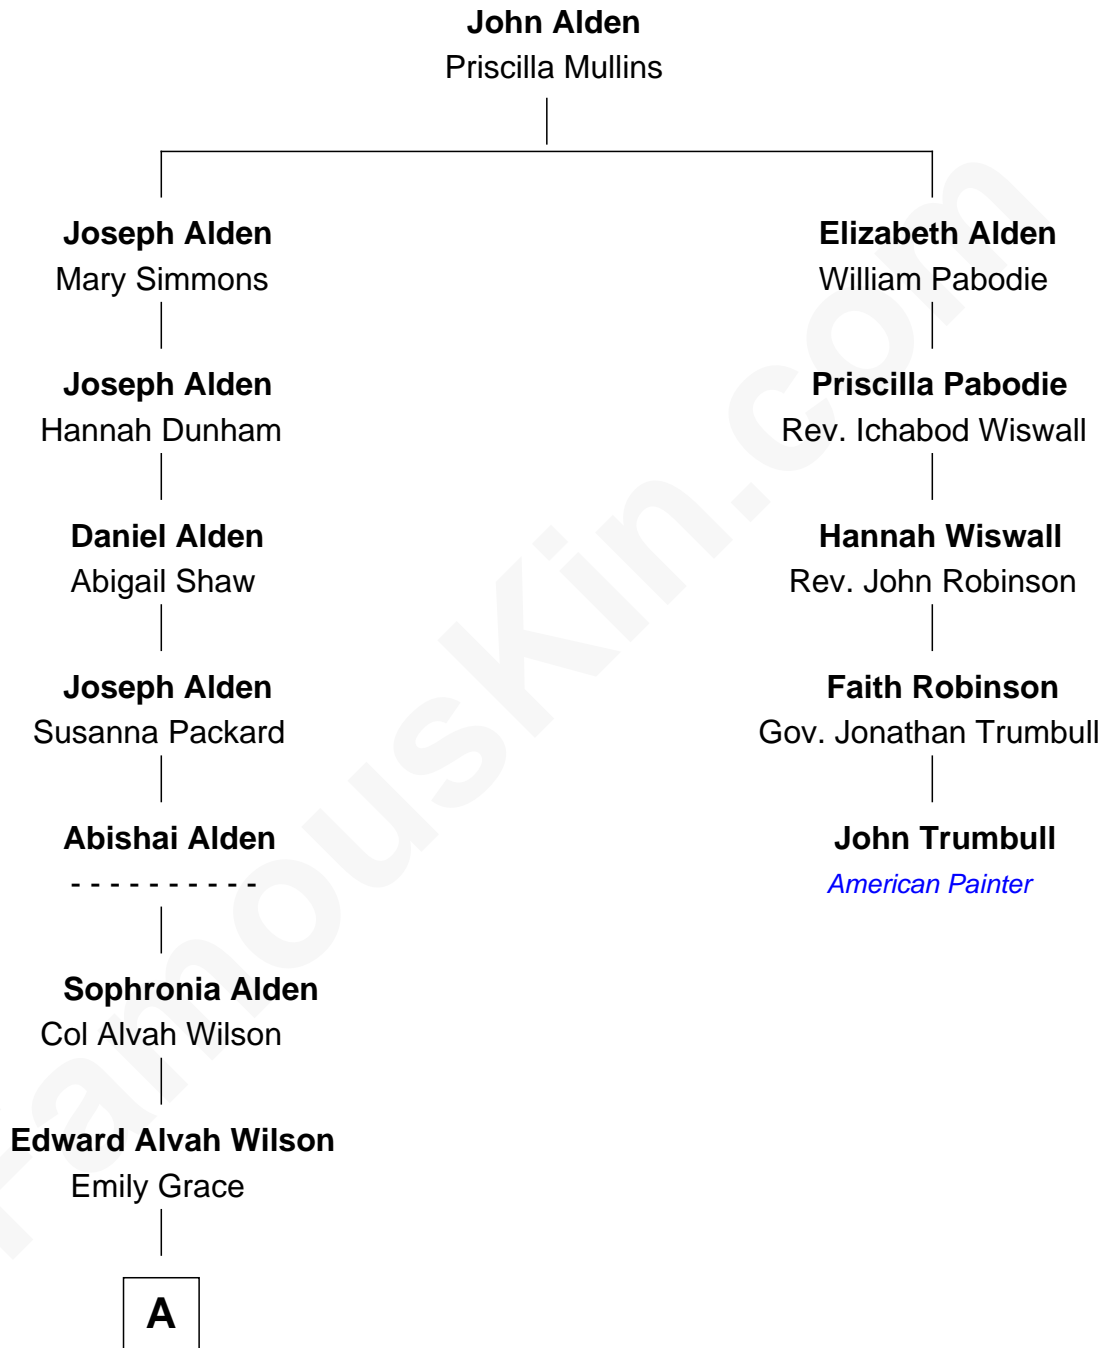

FamousKin.com Relationship Chart of

Charles Edward Merrill

Co-Founder of Merrill Lynch & Company

4th cousin 4 times removed of

John Trumbull

American Painter

A

—
Octavia Wilson
Dr. Charles Morton Merrill