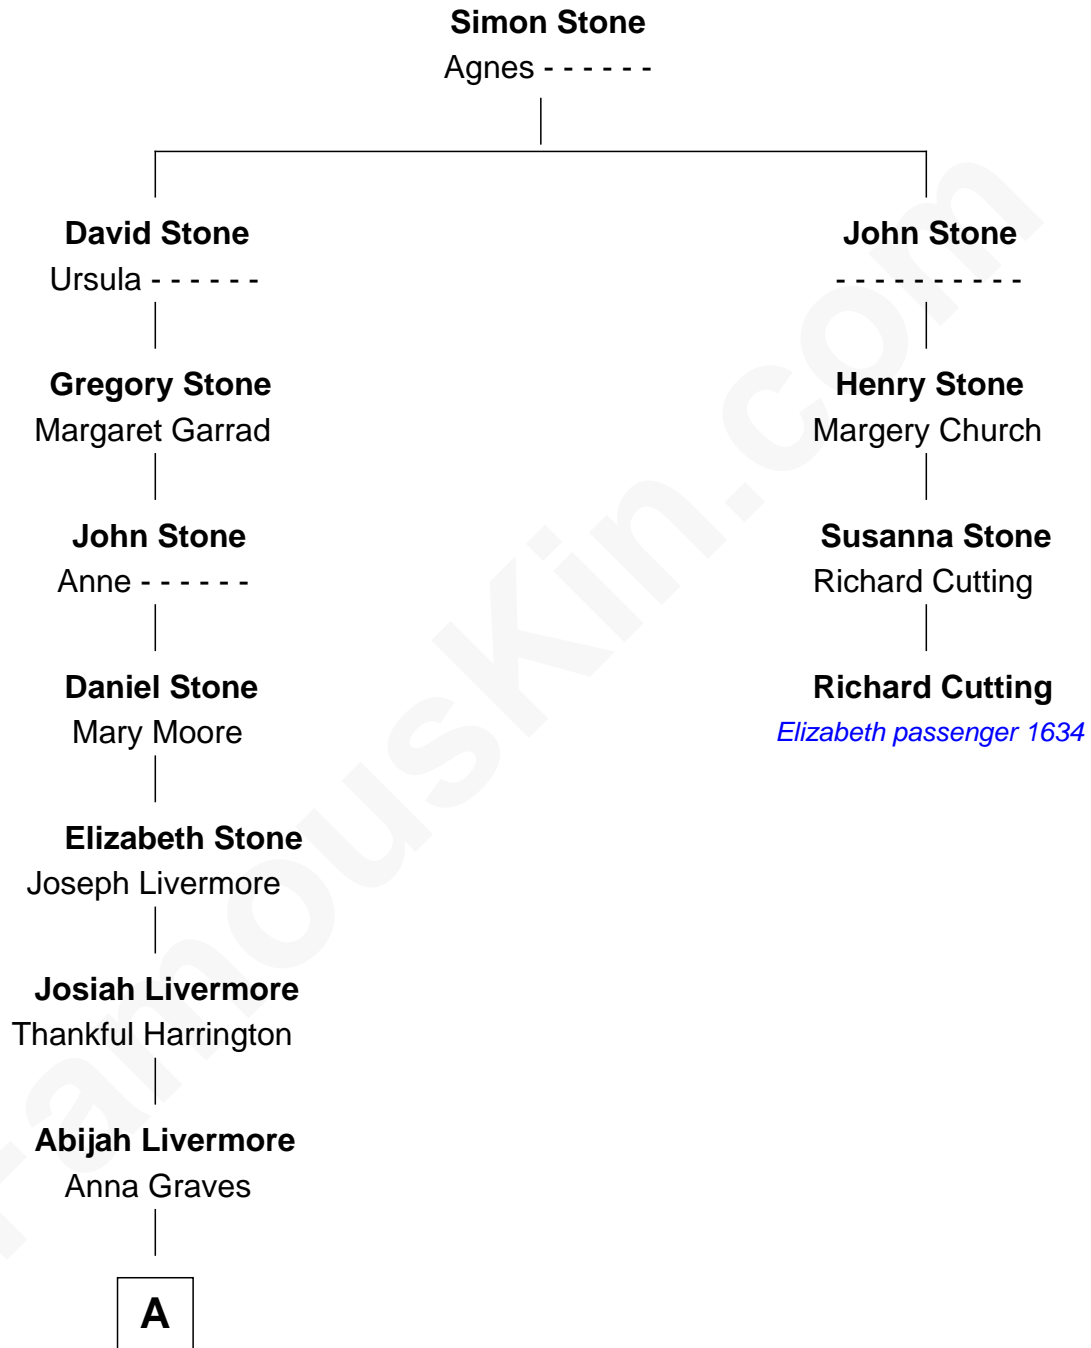

FamousKin.com Relationship Chart of

Charles Edward Merrill

Co-Founder of Merrill Lynch & Company

3rd cousin 8 times removed of

Richard Cutting

(c1621/2 - 1695/6) Elizabeth passenger 1634

A

Abijah Livermore

Rebecca Hammond

Justice Lot Livermore

Christiana Muzzy

Abigail L. Livermore

Riley Mead Merrill

Dr. Charles Morton Merrill

Octavia Wilson

Charles Edward Merrill