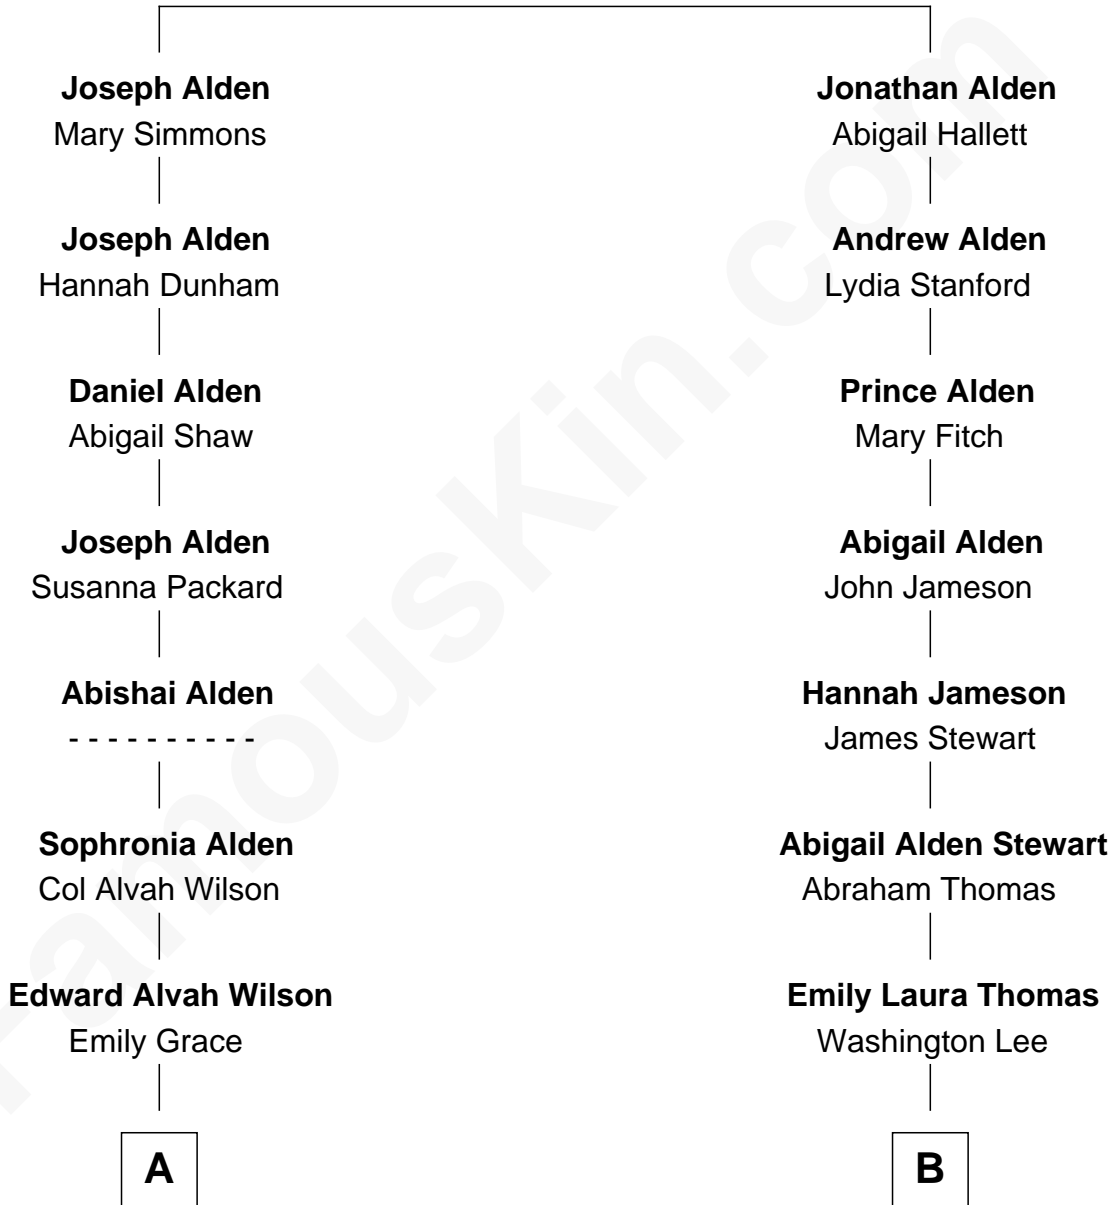

# FamousKin.com Relationship Chart of

**Charles Edward Merrill**

*Co-Founder of Merrill Lynch & Company*

8th cousin of

**Emily Post**

*American Author on Etiquette*

**John Alden**  
Priscilla Mullins

**A**

**Octavia Wilson**  
Dr. Charles Morton Merrill

**Charles Edward Merrill**  
*Co-Founder of Merrill Lynch & Co.*

**B**

**Mary Josephine Lee**  
Bruce Price

**Emily Post**  
*American Author on Etiquette*

FamousKin.com