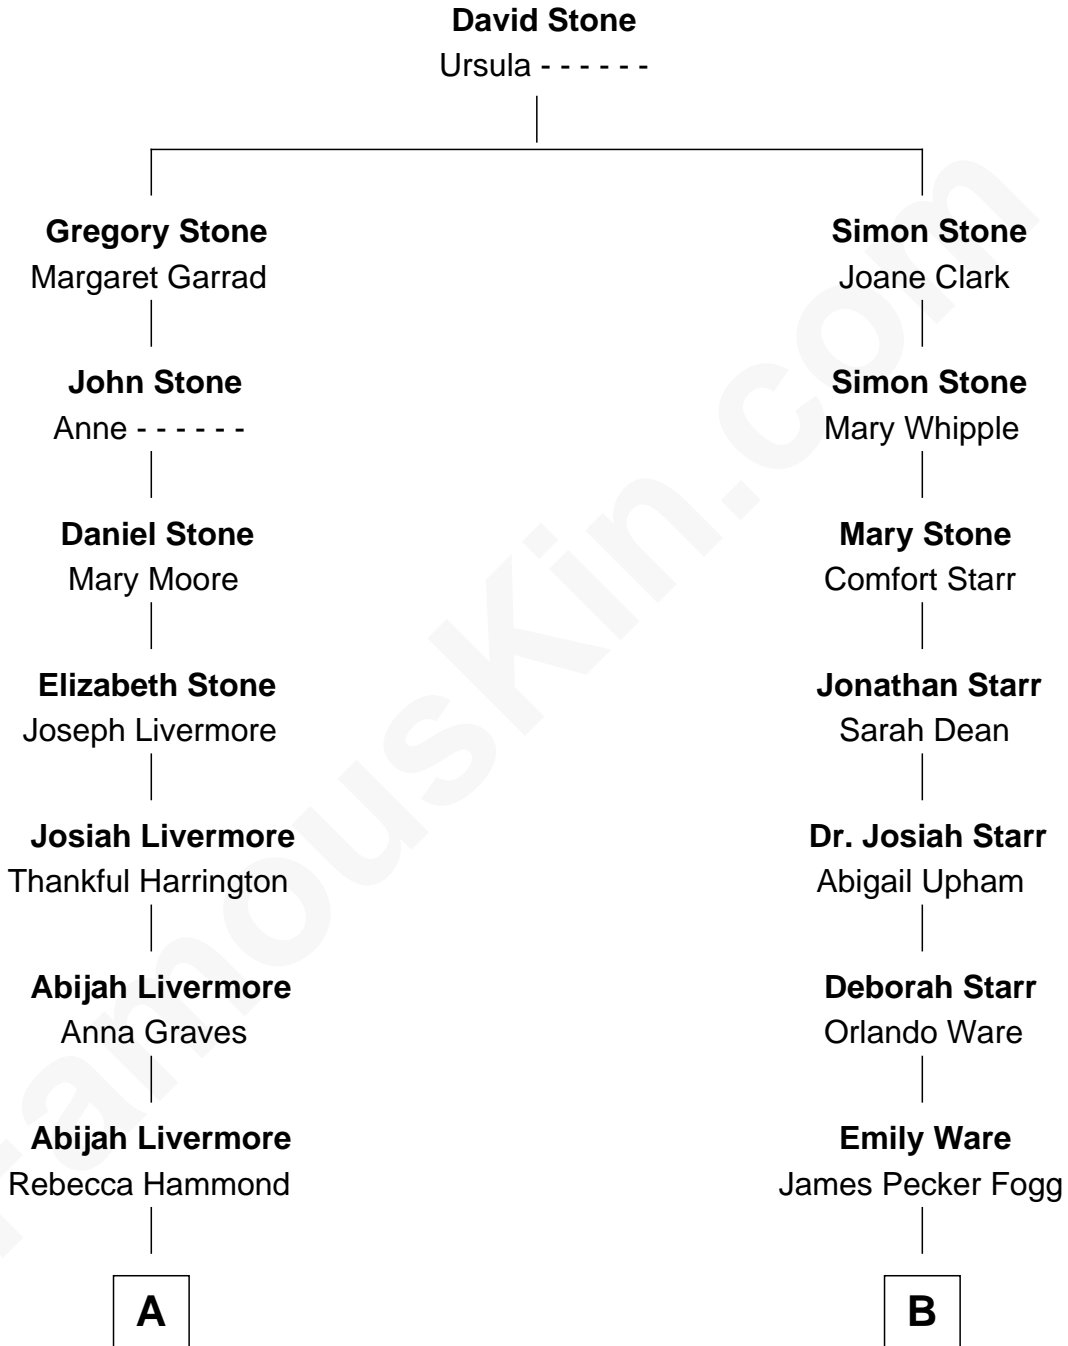

FamousKin.com Relationship Chart of

Charles Edward Merrill

Co-Founder of Merrill Lynch & Company

9th cousin 1 time removed of

Margaret Mead

Cultural Anthropologist

A

Justice Lot Livermore

Christiana Muzzy

Abigail L. Livermore

Riley Mead Merrill

Dr. Charles Morton Merrill

Octavia Wilson

Charles Edward Merrill

Co-Founder of Merrill Lynch & Co.

B