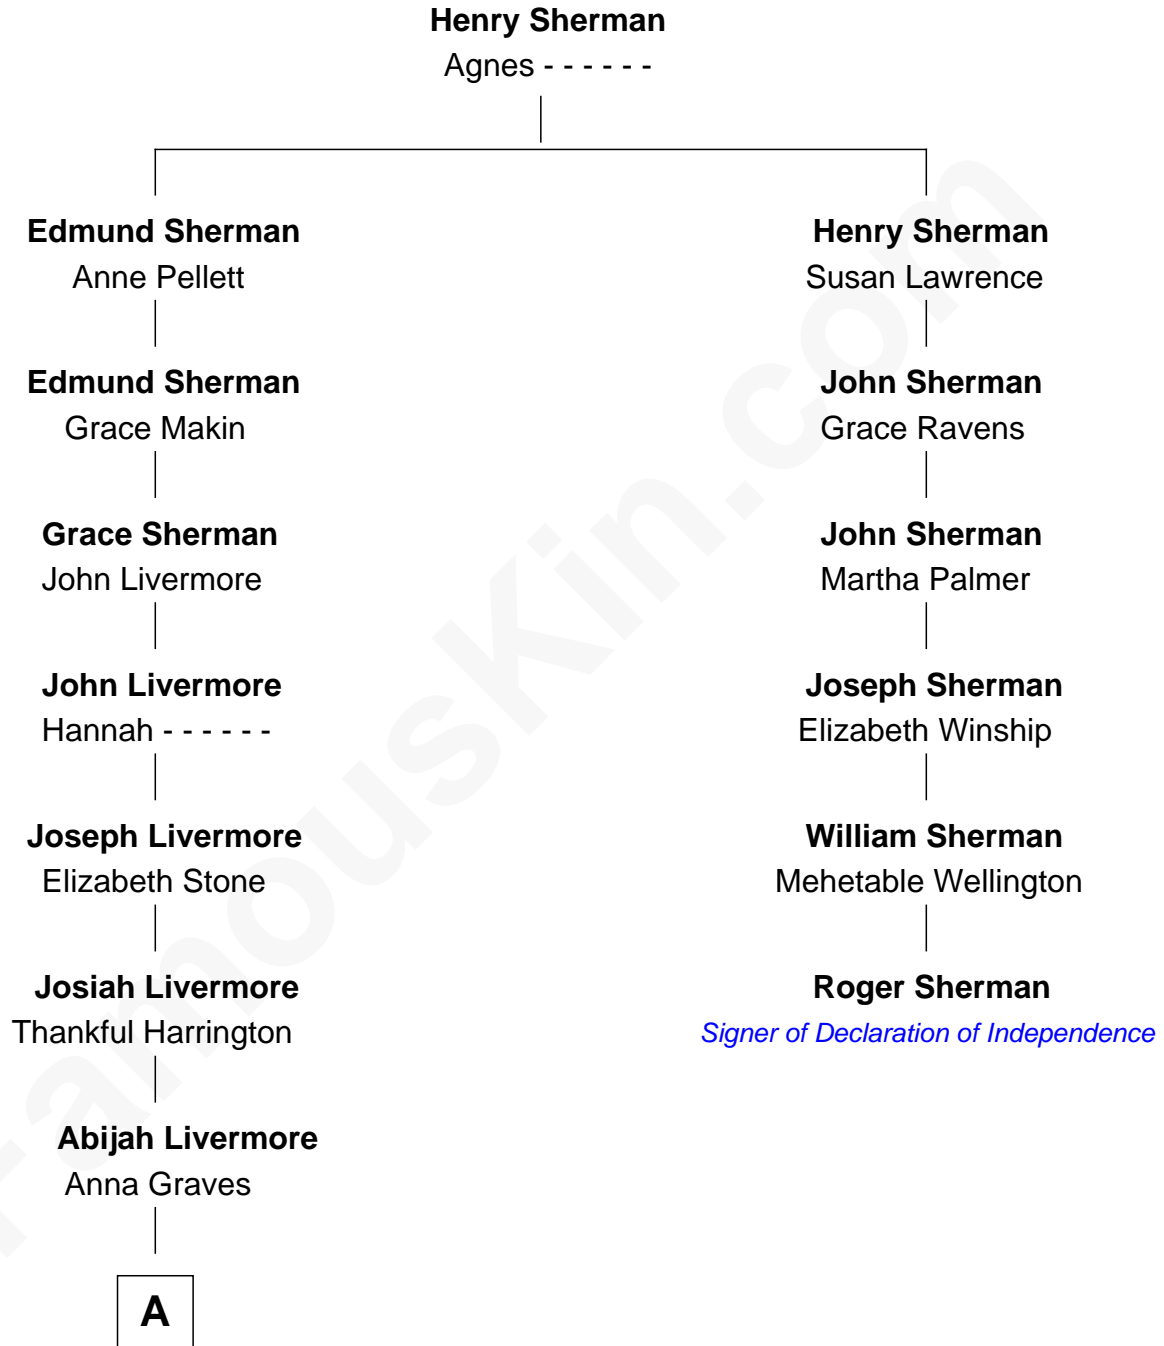

FamousKin.com Relationship Chart of

Charles Edward Merrill

Co-Founder of Merrill Lynch & Company

5th cousin 6 times removed of

Roger Sherman

Signer of the Declaration of Independence

A

—
Abijah Livermore
Rebecca Hammond

—
Justice Lot Livermore
Christiana Muzzy

—
Abigail L. Livermore
Riley Mead Merrill

—
Dr. Charles Morton Merrill
Octavia Wilson

—
Charles Edward Merrill
Co-Founder of Merrill Lynch & Co.

FamousKin.com