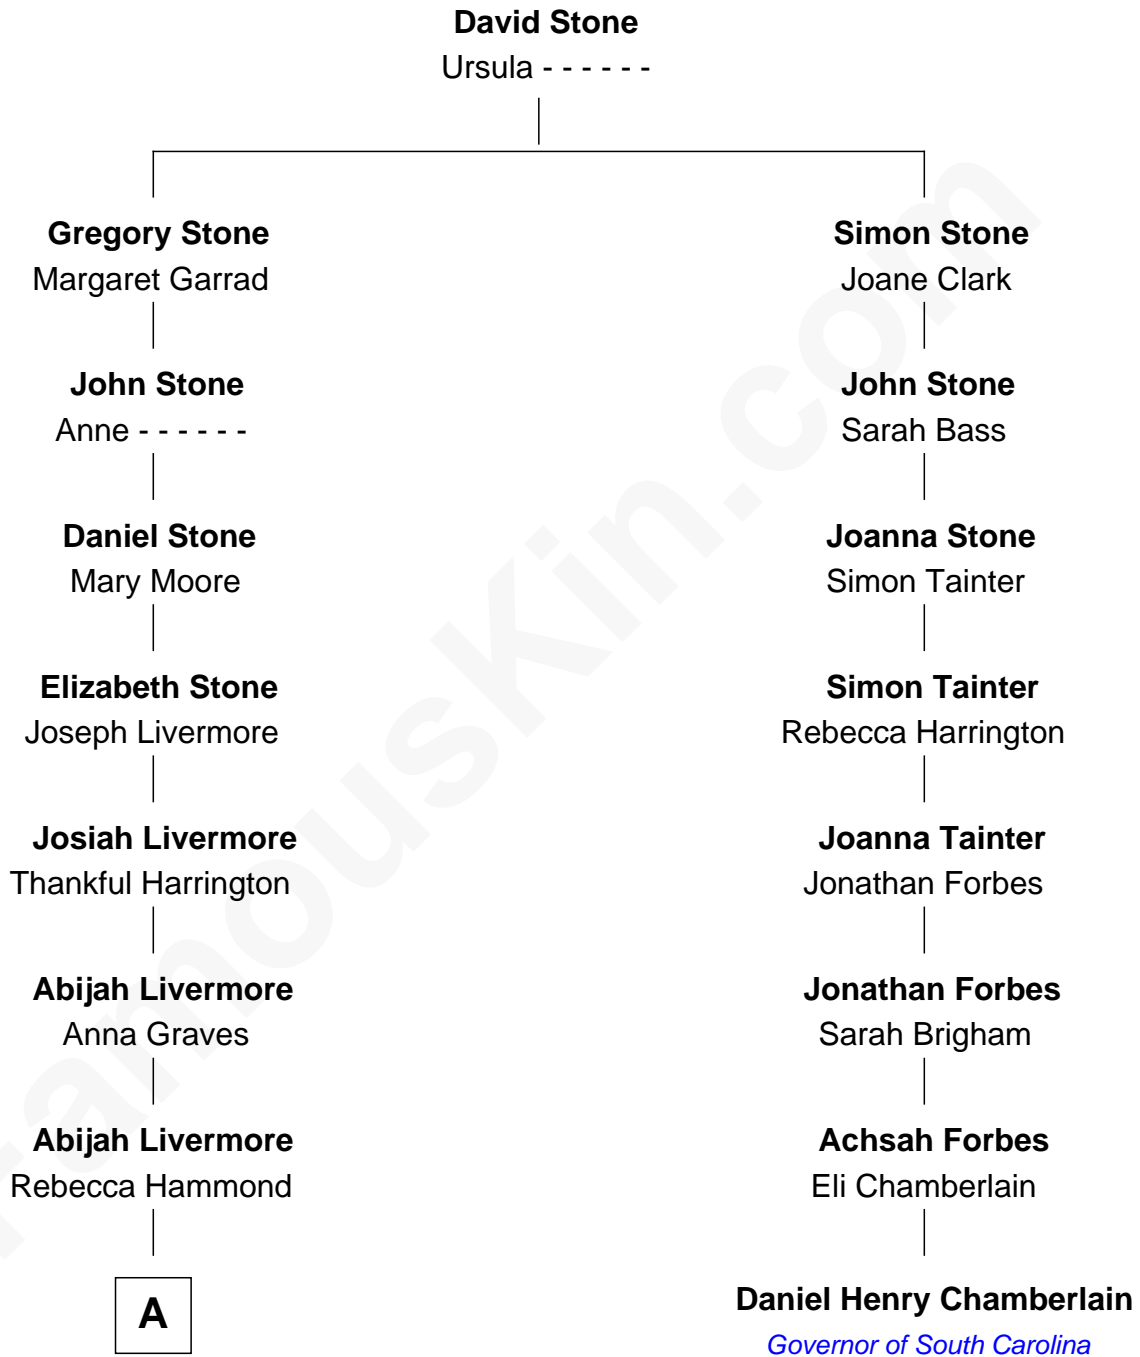

FamousKin.com Relationship Chart of

Charles Edward Merrill

Co-Founder of Merrill Lynch & Company

7th cousin 3 times removed of

Daniel Henry Chamberlain

76th Governor of South Carolina

A

Justice Lot Livermore

Christiana Muzzy

Abigail L. Livermore

Riley Mead Merrill

Dr. Charles Morton Merrill

Octavia Wilson

Charles Edward Merrill

Co-Founder of Merrill Lynch & Co.

FamousKin.com