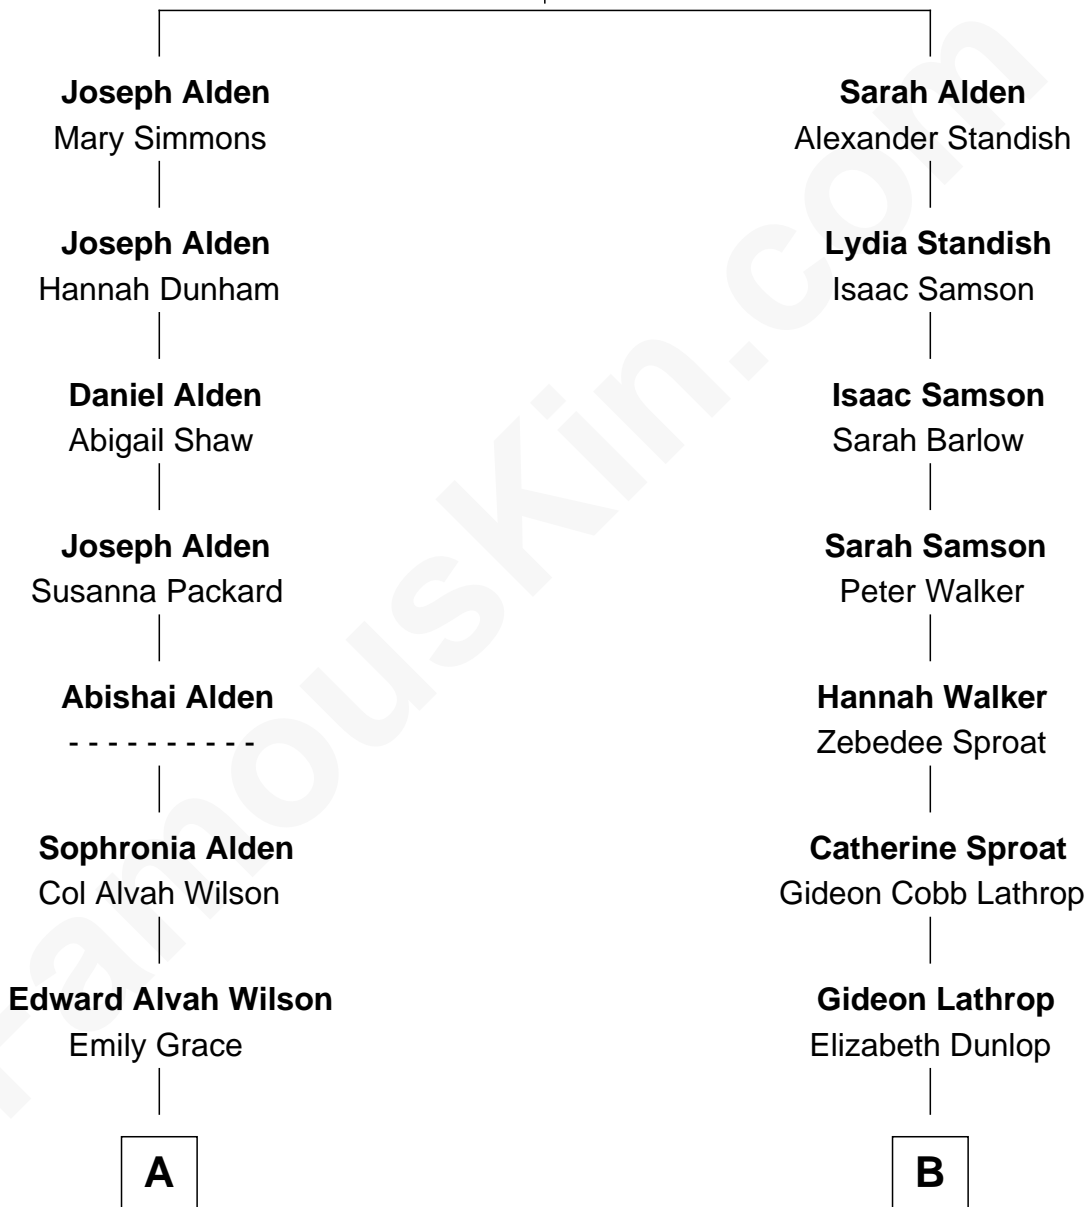

# FamousKin.com Relationship Chart of

**Charles Edward Merrill**

*Co-Founder of Merrill Lynch & Company*

8th cousin 2 times removed of

**Ann B. Davis**

*TV Actress*

**John Alden**  
Priscilla Mullins

**A**

**Octavia Wilson**  
Dr. Charles Morton Merrill

**Charles Edward Merrill**  
*Co-Founder of Merrill Lynch & Co.*

**B**

**Helen Elizabeth Lathrop**  
Francis H. Stott

**Arthur Curtiss Stott**  
Harriet E. Evans