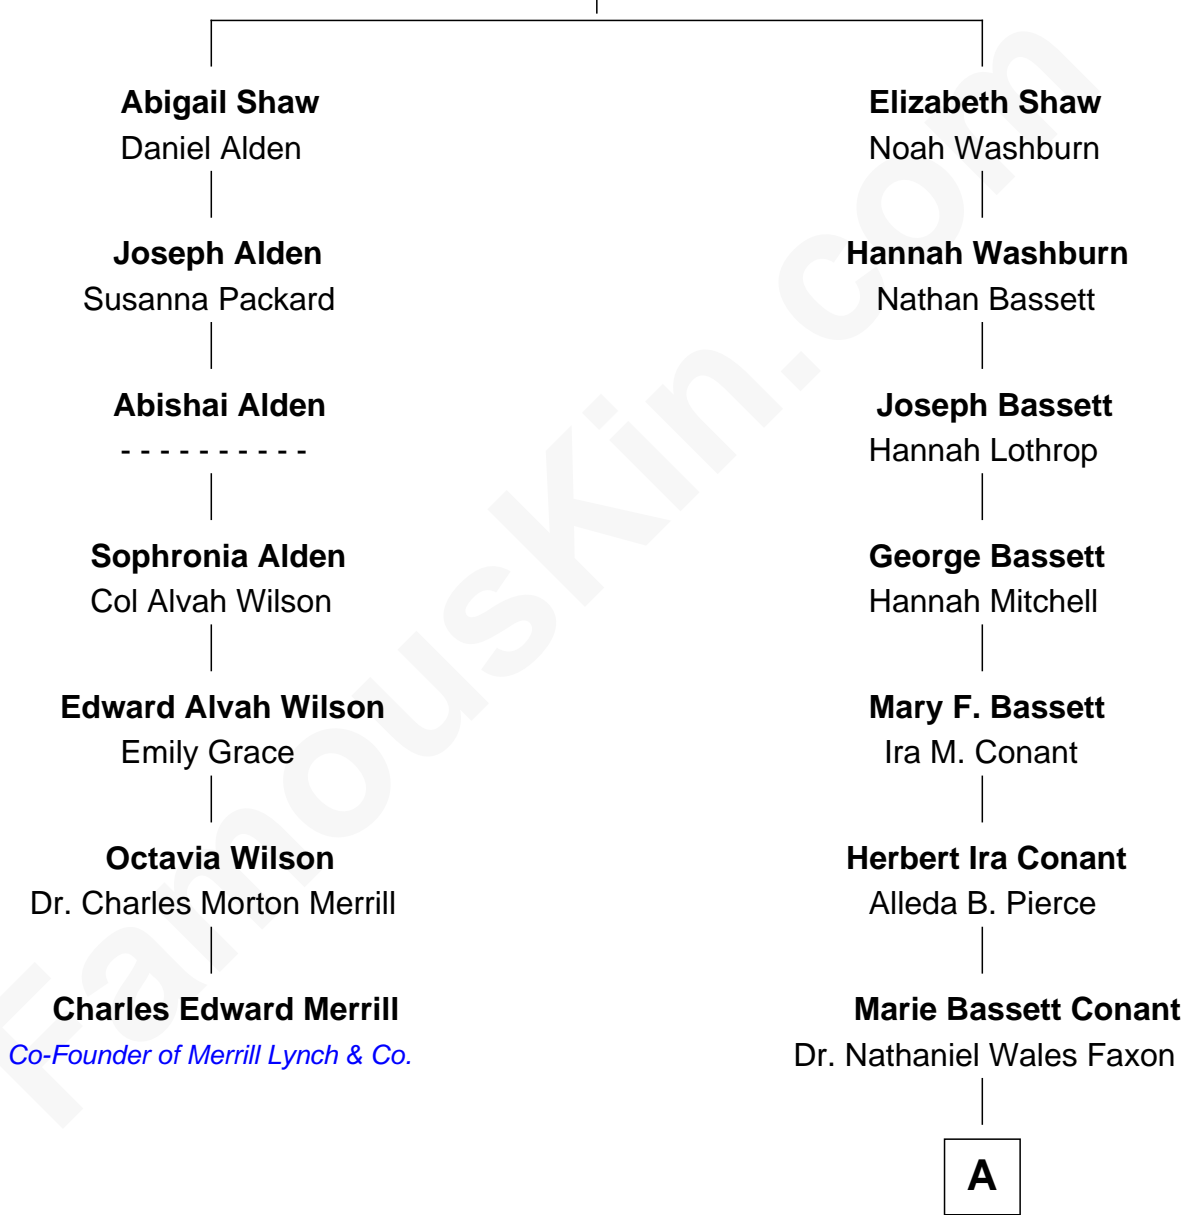

# FamousKin.com Relationship Chart of

**Charles Edward Merrill**

*Co-Founder of Merrill Lynch & Company*

6th cousin 3 times removed of

**Nat Faxon**

*Actor, Comedian, Director and Screenwriter*

**Joseph Shaw**  
Judith Whitmarsh

A

**William Otis Faxon**  
Frances Mary Parker

**Dr. David Parker Faxon**  
Monica Andrea Kersten

**Nat Faxon**

*Actor, Comedian, Director and Screenwriter*

FamousKin.com